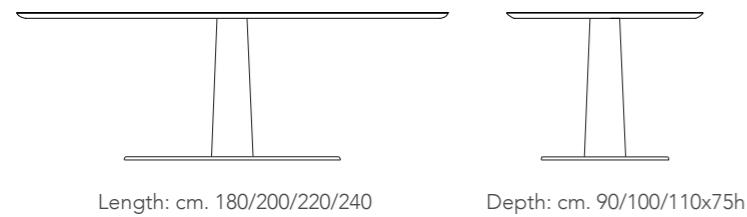

DIAMANTE [Dining table]
Design: Fabio di Bartolomei
Page 00,00

STANDARD SIZES:

Table with ceramic and solid wood top.
Solid wood leg with black metal plate.
TOP THICKNESS cm.3

STRUCTURE: solid wood

TOP: ceramic **LAMINAM**