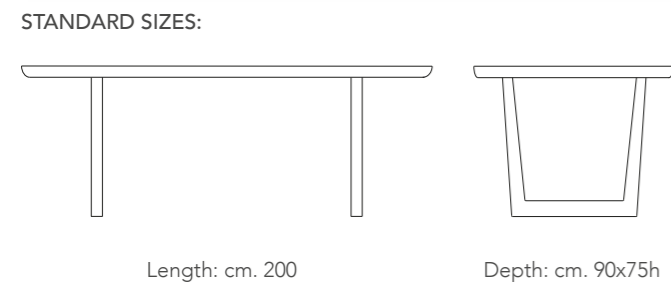

STANDARD SIZES:

Length: cm. 180/200/220/240/3000

Depth: cm. 90/100x75h

Table with solid wood top.
MDF base with ring light.
TOP THICKNESS cm.3

TOP: solid wood

BASE: MDF

FORMA [Dining table]

Design: Oliver B.

Page 00,00

STANDARD SIZES:

Length: cm. 180/200/220/240

Depth: cm. 90/100x75h

Table with solid wood top.
Ceramic base with black metal plate.
TOP THICKNESS cm.3

TOP: solid wood

BASE: ceramic

PLATE: metal

STANDARD SIZES:

Length: cm. 180/200/220/240

Depth: cm. 90/100x75h

Table with solid wood top.
and polyurethane legs.
TOP THICKNESS cm.3

TOP: solid wood

Walnut Choco ash Grey ash Dark ash Tobacco ash

LEGS: polyurethane

MARMINA [Dining table]
Design: Oliver B.
Page 00,00

Table with marble top.
Solid wood base.
TOP THICKNESS cm.2

MONTANA [Dining table]
Design: Oliver B.
Page 00,00

Table with solid wood top and metal feet.
LIVE EDGES (default). Other edges on demand.
TOP THICKNESS cm.3