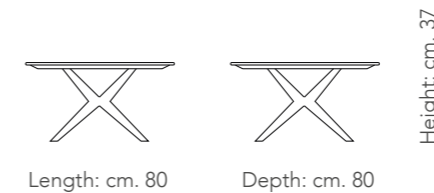

Coffee table with ceramic top and solid wood legs.
cm. 120x60x37h

STRUCTURE: solid wood

TOP: ceramic

TRONCADERO [Coffee table]
Design: Balutto Associati
Page 00,00

Coffee table with ceramic top and solid wood legs.
cm. ø80x37h