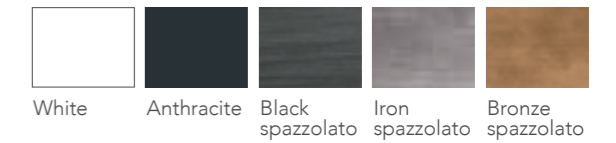

DIAMANTE ROUND LAZY SUSAN [Dining table]

Design: Fabio di Bartolomei

Page 00,00

STANDARD SIZES:

Diameter: cm. 160x75h

Table with ceramic and solid wood top.
Solid wood leg with black metal plate.
TOP THICKNESS cm.3

STRUCTURE: solid wood

TOP: ceramic

PLATE: metal

ECLISSE [Dining table]

Design: Oliver B.

Page 00,00

STANDARD SIZES:

Length: cm. 180/200/220/240/3000

Depth: cm. 90/100x75h

Table with ceramic top.
MDF base with ring light.
TOP THICKNESS cm.3

TOP: ceramic

BASE: MDF

EDGE: ABS

ECLISSE [Dining table]

Design: Oliver B.

Page 00,00

STANDARD SIZES:

Length: cm. 180/200/220/240/3000

Depth: cm. 90/100x75h

Table with solid wood top.
MDF base with ring light.
TOP THICKNESS cm.3

TOP: solid wood

BASE: MDF

FORMA [Dining table]

Design: Oliver B.

Page 00,00

STANDARD SIZES:

Length: cm. 180/200/220/240

Depth: cm. 90/100x75h

Table with solid wood top.
Ceramic base with black metal plate.
TOP THICKNESS cm.3

TOP: solid wood

BASE: ceramic

PLATE: metal