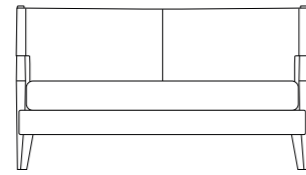

Depth: cm. 208

Length: cm. 175 / 195

Height: cm. 110

DIAMANTE [Mirror]
Design: Oliver B.
Page 00,00

Solid wood mirror.
cm. ø110 / ø160

STRUCTURE: solid wood

Walnut Choco ash Grey ash Dark ash Tobacco ash

Length: cm. ø110 / ø160