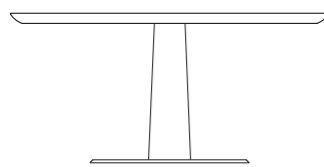

STRUCTURE: solid wood

PLATE: metal

DIAMANTE ROUND LAZY SUSAN [Dining table]

Design: Fabio di Bartolomei

Page 00,00

STANDARD SIZES:

Diameter: cm. 160x75h

Table with ceramic and solid wood top.
Solid wood leg with black metal plate.
TOP THICKNESS cm.3

STRUCTURE: solid wood

TOP: ceramic

PLATE: metal

ECLISSE [Dining table]

Design: Oliver B.

Page 00,00

STANDARD SIZES:

Length: cm. 180/200/220/240/3000

STANDARD SIZES:

Length: cm. 180/200/220/240/3000

Depth: cm. 90/100x75h

Table with solid wood top.
MDF base with ring light.
TOP THICKNESS cm.3

TOP: solid wood

BASE: MDF

FORMA [Dining table]

Design: Oliver B.