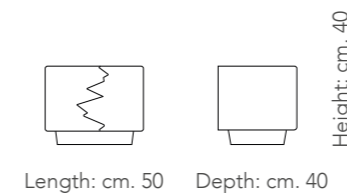

KALI [Night stand]
Design: Irene Cerchiaro & Matteo Luitsz
Page 00,00