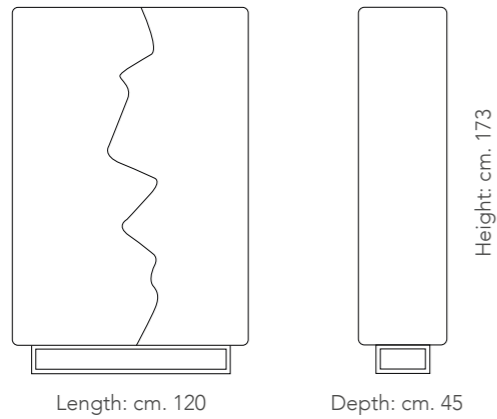

KALI [2 Doors highboard]
Design: Irene Cerchiaro & Matteo Luitsz
Page 00,00

Highboard with half solid wood and half MDF structure, with metal feet.
cm. 120x45x173h

STRUCTURE: solid wood

STRUCTURE / FEET: Lacquered Page 00
Brushed Page 00
Metallic Page 00