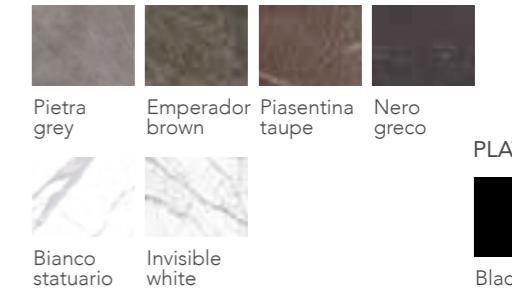

TOP ø 110: ceramic **LAMINAM**

TOP ø 160: ceramic **LAMINAM**

PLATE: metal

DIAMANTE ROUND [Dining table]
Design: Fabio di Bartolomei
Page 00,00

STANDARD SIZES:

Table with solid wood top.
Solid wood leg with black metal plate.
TOP THICKNESS cm.3