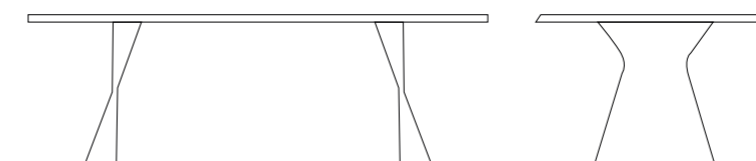

Length: cm. 200/220/240

Depth: cm. 90/100x75h

Solid wood table.
TOP THICKNESS cm.3

STRUCTURE: solid wood

Walnut Choco ash Grey ash Dark ash Tobacco ash

MANTA [Dining table]
Design: Fabio di Bartolomei

Page 00,00

STANDARD SIZES:

Length: cm. 180/200/220/240

Depth: cm. 90/100x75h

Table with solid wood top.
and polyurethane legs.
TOP THICKNESS cm.3

TOP: solid wood

Walnut Choco ash Grey ash Dark ash Tobacco ash

LEGS: polyurethane