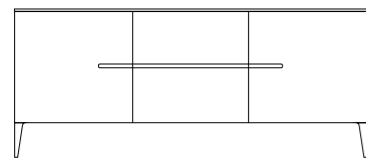

Blue Bronze Gold Champagne

Grey Pink Red Silver

LUCE [Sideboard]
Design: Oliver B.
Page 00,00

Length: cm. 180

Depth: cm. 45

Height: cm. 76

Lacquered sideboard with solid wood top, feet and handles.
cm. 180x45x76h