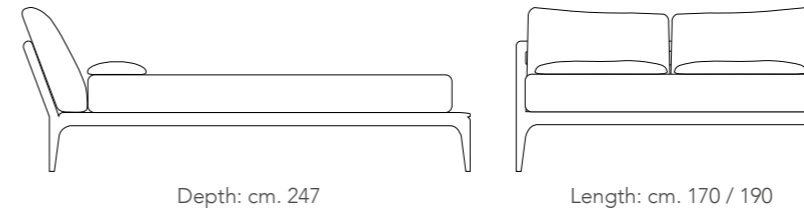

Chair with polyurethane shell and solid wood legs.
cm. 58x51x110h - Seat height cm. 75

STRUCTURE: solid wood

SHELL:
Polyurethane Page 00

CAMILLA [Bed]
Design: Oliver B.
Page 00,00

Bed with solid wood frame and leather headboard.
Version. 1: External size cm. 170x247x72/33h
Mattress size cm. 160x200
Version. 2: External size cm. 190x247x72/33h
Mattress size cm. 180x200