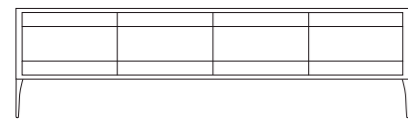

TOP:
CAT 30L: TC Leather Page 00

Solid wood Tv bench with veneered door.
Ceramic or leather top.
cm. 200x46x55h

Length: cm. 200

Depth: cm. 46

Height: cm. 55

STRUCTURE: solid wood