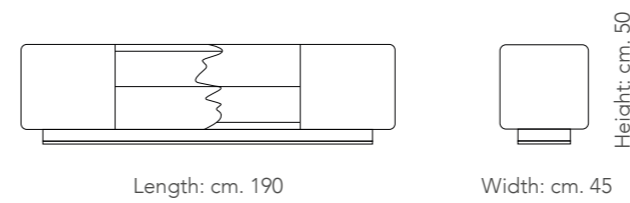

KALI [Tv bench]
Design: Irene Cerchiaro & Matteo Luitsz
Page 00,00