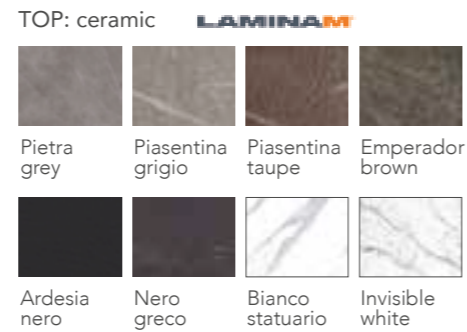

Anthracite

MANTA [Dining table]
Design: Fabio di Bartolomei
Page 00,00

Table with ceramic top.
and polyurethane legs.
TOP THICKNESS cm.3

MARMINA [Dining table]
Design: Oliver B.
Page 00,00

Table with ceramic top.
Solid wood base.
TOP THICKNESS cm.2