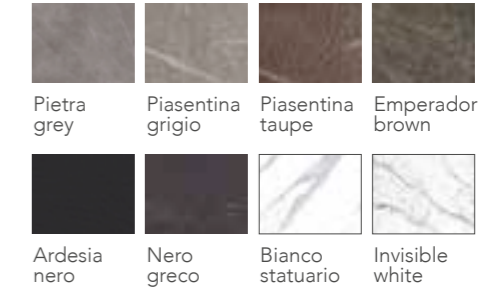

Length: cm. 180/200/220/240/3000

Depth: cm. 90/100x75h

Table with ceramic top.
MDF base with ring light.
TOP THICKNESS cm.3

TOP: ceramic