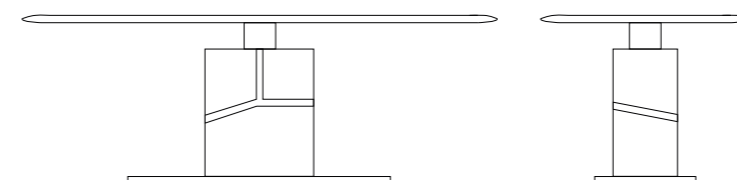

STANDARD SIZES:

Length: cm. 180/200/220/240/3000

Depth: cm. 90/100x75h

Table with solid wood top.
MDF base with ring light.
TOP THICKNESS cm.3

TOP: solid wood

BASE: MDF

FORMA [Dining table]

Design: Oliver B.

Page 00,00

STANDARD SIZES:

Length: cm. 180/200/220/240

Depth: cm. 90/100x75h

Table with solid wood top.
Ceramic base with black metal plate.
TOP THICKNESS cm.3

TOP: solid wood

BASE: ceramic

PLATE: metal