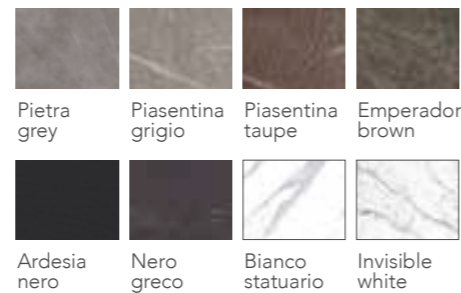

TOP: ceramic