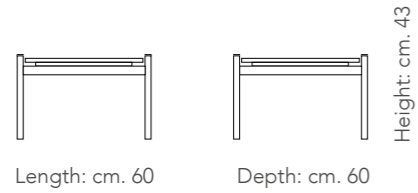

ROCKI [Coffee table]
Design: Oliver B.
Page 00,00