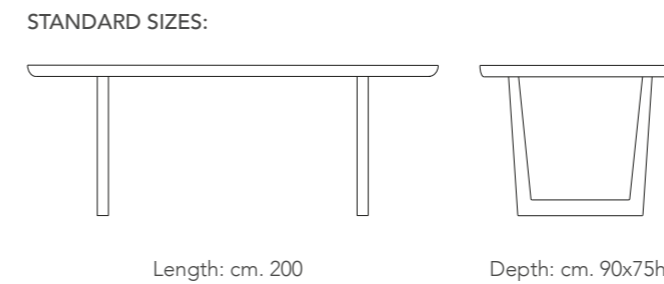

MARMINA [Dining table]
Design: Oliver B.
Page 00,00