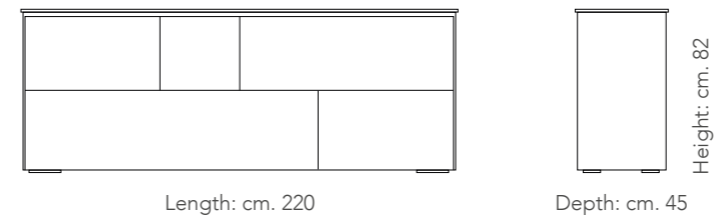

LOFT [5 Doors sideboard]
Design: Oliver B.
Page 00,00