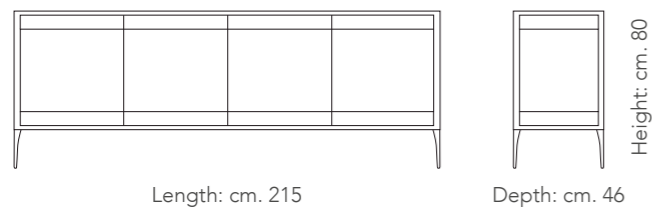

TOP: ceramic

DOORS: glass

CHIARA [2 Doors highboard]
Design: Oliver B.
Page 00,00

TOP:
CAT 30L: TC Leather Page 00

Solid wood highboard with veneered doors.
Ceramic or leather top.
cm. 100x46x165h

STRUCTURE: solid wood

DOORS: ceramic

CHIARA [4 Doors sideboard]
Design: Oliver B.
Page 00,00

TOP:
CAT 30L: TC Leather Page 00

Solid wood and glass sideboard with ceramic or leather top.
cm. 215x46x80h

STRUCTURE: solid wood

TOP: ceramic