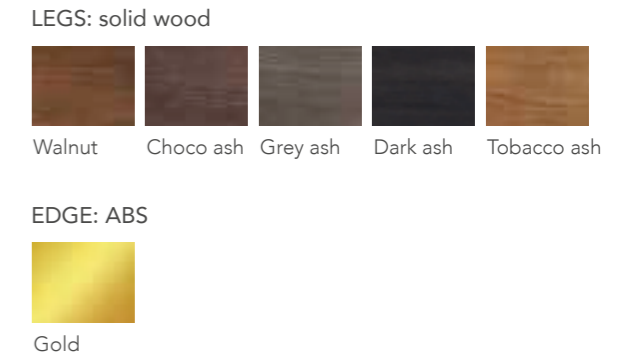

Anthracite

MANTA [Dining table]
Design: Fabio di Bartolomei
Page 00,00

Table with ceramic top.
and polyurethane legs.
TOP THICKNESS cm.3

MARMINA [Dining table]
Design: Oliver B.
Page 00,00

Table with ceramic top.
Solid wood base.
TOP THICKNESS cm.2