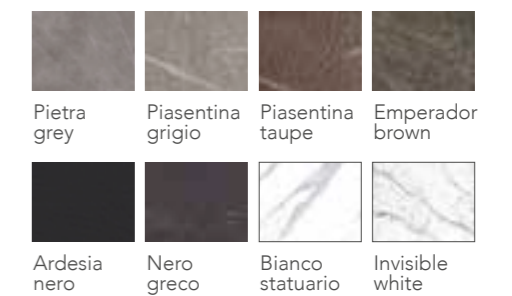

TOP: ceramic