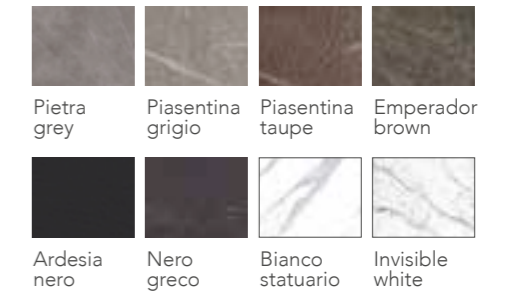

TOP ø 110: ceramic **LAMINAM**