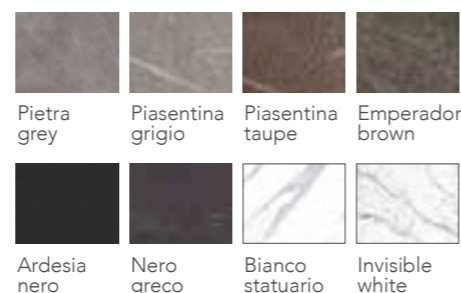

TOP: ceramic