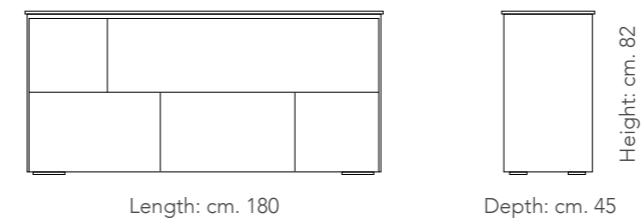

LOFT [5 Doors sideboard]
Design: Oliver B.
Page 00,00