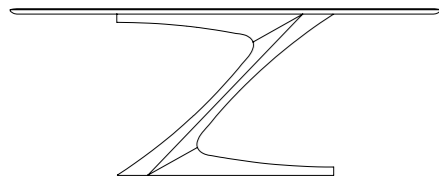

Table with solid wood top.
Polyurethane base.
TOP THICKNESS cm.3

FEET: polyurethane

TOP: solid wood

STANDARD SIZES:

Max length: cm. 250 - Min length: cm. 180

Depth: cm. 100/110x75h

ZETA [Dining table]
Design: Fabio di Bartolomei
Page 00,00

Table with solid wood top.
Polyurethane base.
TOP THICKNESS cm.3

FEET: polyurethane

TOP: marble

STANDARD SIZES:

Max length: cm. 220 - Min length: cm. 180

Depth: cm. 100/110x75h

ZETA [Dining table]
Design: Fabio di Bartolomei
Page 00,00