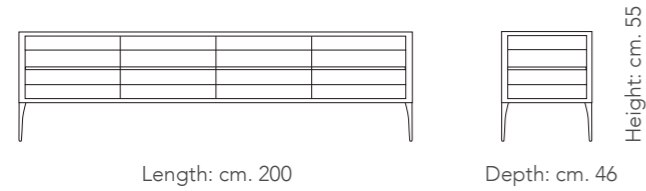

DOORS: glass

Fumè Transparent

CHIARA [1 Door vitrine]
Design: Oliver B.
Page 00,00

TOP:
CAT 30L: TC Leather Page 00

Length: cm. 47

Depth: cm. 47

Height: cm. 165

Solid wood and glass vitrine with ceramic or leather top.
One door.
cm. 47x47x165h

DOORS: glass

Fumè Transparent

CHIARA [Tv bench]
Design: Oliver B.
Page 00,00

TOP:
CAT 30L: TC Leather Page 00

Solid wood and glass Tv bench with ceramic or leather top.
4 Doors.
cm. 200x46x55h

STRUCTURE: solid wood

TOP: ceramic

DOORS: glass

CHIARA [2 Doors highboard]
Design: Oliver B.
Page 00,00

TOP:
CAT 30L: TC Leather Page 00

Solid wood highboard with veneered doors.
Ceramic or leather top.
cm. 100x46x165h

STRUCTURE: solid wood