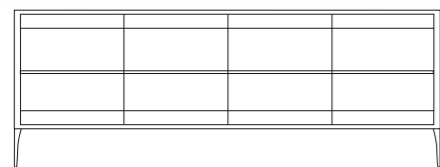

APERICABINET [Bar cabinet]
Design: Leonhard Pfifer
Page 00,00

Length: cm. 90

Depth: cm. 50

Height: cm. 167

Bar cabinet with solid wood structure, ceramic doors and metal feet.
cm. 90x50x167h

STRUCTURE: solid wood

CHIARA [4 Doors sideboard]
Design: Oliver B.
Page 00,00

TOP:
TC Leather Page 00

Length: cm. 215

Depth: cm. 46

Height: cm. 80

Solid wood and glass sideboard with ceramic or leather top.
cm. 215x46x80h

STRUCTURE: solid wood