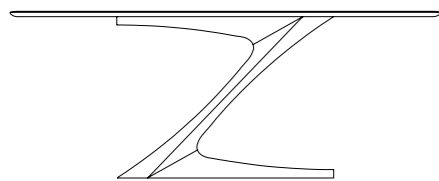

Table with solid wood top.
Polyurethane base.
TOP THICKNESS cm.3

FEET: polyurethane

TOP: solid wood

STANDARD SIZES:

Max length: cm. 250 - Min length: cm. 180

Depth: cm. 100/110x75h

ZETA [Dining table]
Design: Fabio di Bartolomei
Page 00,00

Table with solid wood top.
Polyurethane base.
TOP THICKNESS cm.3

FEET: polyurethane

TOP: marble

STANDARD SIZES:

Max length: cm. 220 - Min length: cm. 180

Depth: cm. 100/110x75h

ZETA [Dining table]
Design: Fabio di Bartolomei
Page 00,00