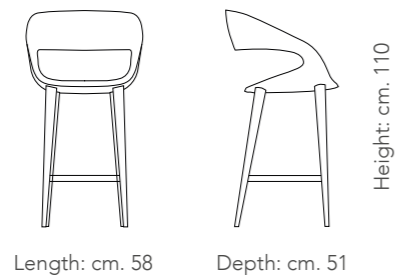

Chair with polyurethane shell and solid wood legs.
cm. 58x51x110h - Seat height cm. 75

STRUCTURE: solid wood

SHELL:
Polyurethane Page 00

CAMILLA [Bed]
Design: Oliver B.
Page 00,00

Bed with solid wood frame and leather headboard.
Version. 1: External size cm. 170x247x72/33h
Mattress size cm. 160x200
Version. 2: External size cm. 190x247x72/33h
Mattress size cm. 180x200