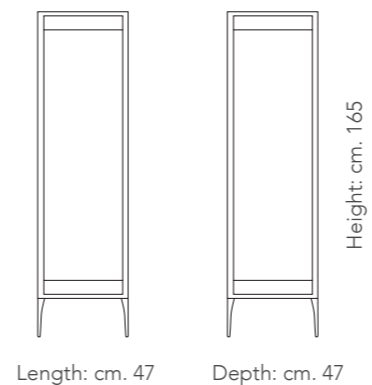

DOORS: glass

Fumè Transparent

CHIARA [1 Door vitrine]
Design: Oliver B.
Page 00,00

TOP:
CAT 30L: TC Leather Page 00

Length: cm. 47

Depth: cm. 47

Height: cm. 165

Solid wood and glass vitrine with ceramic or leather top.
One door.
cm. 47x47x165h

TOP: ceramic

DOORS: glass

CHIARA [2 Doors highboard]
Design: Oliver B.
Page 00,00

TOP:
CAT 30L: TC Leather Page 00

Solid wood highboard with veneered doors.
Ceramic or leather top.
cm. 100x46x165h

STRUCTURE: solid wood

DOORS: ceramic

CHIARA [4 Doors sideboard]
Design: Oliver B.
Page 00,00

TOP:
CAT 30L: TC Leather Page 00

Solid wood and glass sideboard with ceramic or leather top.
cm. 215x46x80h

STRUCTURE: solid wood

TOP: ceramic

CHIARA [1 Door highboard]
Design: Oliver B.
Page 00,00

TOP:
CAT 30L: TC Leather Page 00

Solid wood highboard with veneered door.
Ceramic or leather top.
cm. 100x46x165h

STRUCTURE: solid wood

TOP: ceramic

CHIARA [Tv bench]
Design: Oliver B.
Page 00,00