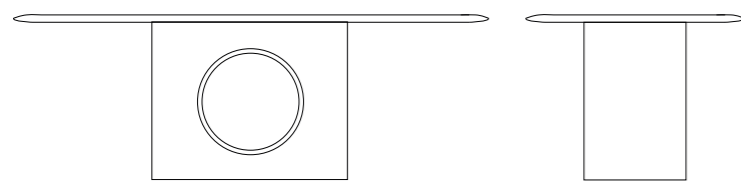

STRUCTURE: solid wood

TOP: ceramic

PLATE: metal

ECLISSE [Dining table]

Design: Oliver B.

Page 00,00

STANDARD SIZES:

Length: cm. 180/200/220/240/3000

Depth: cm. 90/100x75h

Table with ceramic top.
MDF base with ring light.
TOP THICKNESS cm.3

TOP: ceramic

BASE: MDF

EDGE: ABS

ECLISSE [Dining table]

Design: Oliver B.

Page 00,00

STANDARD SIZES:

Length: cm. 180/200/220/240/3000

Depth: cm. 90/100x75h

Table with solid wood top.
MDF base with ring light.
TOP THICKNESS cm.3

TOP: solid wood

BASE: MDF

FORMA [Dining table]

Design: Oliver B.