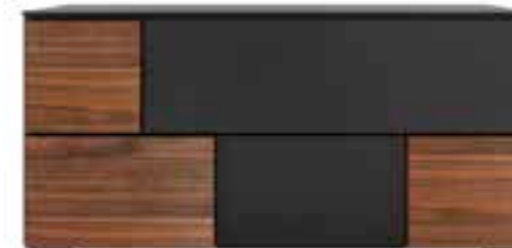

LOFT [5 Doors sideboard]
Design: Oliver B.
Page 00,00