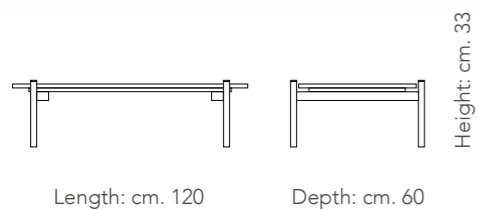

BALZO [Chaise longue]
Design: Oliver B.
Page 00,00