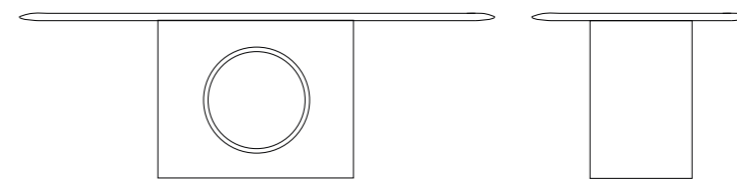

STRUCTURE: solid wood

TOP: ceramic

PLATE: metal

ECLISSE [Dining table]

Design: Oliver B.

Page 00,00

STANDARD SIZES:

Length: cm. 180/200/220/240/3000

STANDARD SIZES:

Length: cm. 180/200/220/240/3000

Depth: cm. 90/100x75h

Table with solid wood top.
MDF base with ring light.
TOP THICKNESS cm.3

TOP: solid wood

BASE: MDF

FORMA [Dining table]

Design: Oliver B.