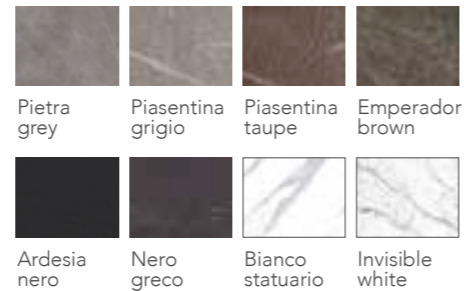

DOORS: ceramic

CHIARA [4 Doors sideboard]
Design: Oliver B.
Page 00,00

TOP:
CAT 30L: TC Leather Page 00

Solid wood and glass sideboard with ceramic or leather top.
cm. 215x46x80h

STRUCTURE: solid wood

TOP: ceramic