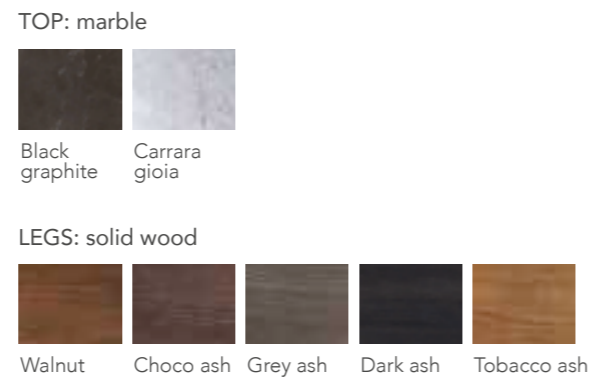

MARMINA [Dining table]
Design: Oliver B.
Page 00,00

Table with marble top.
Solid wood base.
TOP THICKNESS cm.2

MONTANA [Dining table]
Design: Oliver B.
Page 00,00

Table with solid wood top and metal feet.
LIVE EDGES (default). Other edges on demand.
TOP THICKNESS cm.3