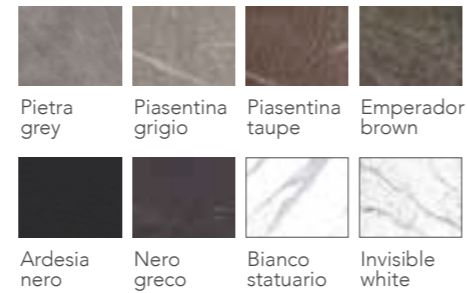

DIAMANTE [Dining table]
Design: Fabio di Bartolomei
Page 00,00

STANDARD SIZES:

Table with ceramic and solid wood top.
Solid wood leg with black metal plate.
TOP THICKNESS cm.3

STRUCTURE: solid wood

TOP: ceramic **LAMINAM**