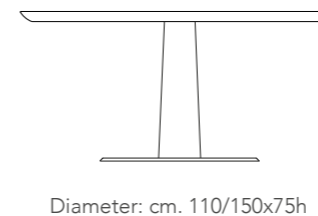

TOP ø 110: ceramic **LAMINAM**

TOP ø 160: ceramic **LAMINAM**

PLATE: metal

DIAMANTE ROUND [Dining table]
Design: Fabio di Bartolomei
Page 00,00

STANDARD SIZES:

Table with solid wood top.
Solid wood leg with black metal plate.
TOP THICKNESS cm.3