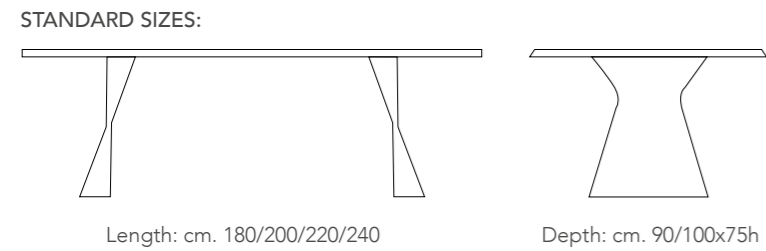

MANTA [Dining table]
Design: Fabio di Bartolomei
Page 00,00