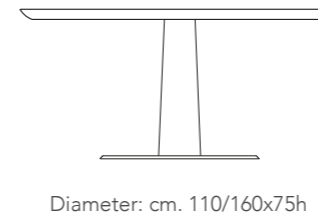

DIAMANTE ROUND [Dining table]
Design: Fabio di Bartolomei
Page 00,00

STANDARD SIZES:

Table with ceramic and solid wood top.
Solid wood leg with black metal plate.
TOP THICKNESS cm.3

STRUCTURE: solid wood