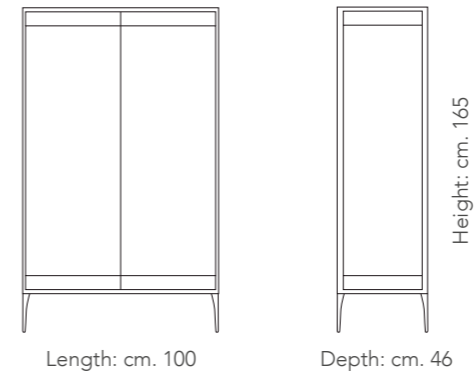

DOORS: glass

Fumè Transparent

CHIARA [1 Door vitrine]
Design: Oliver B.
Page 00,00

TOP:
CAT 30L: TC Leather Page 00

Length: cm. 47

Depth: cm. 47

Height: cm. 165

Solid wood and glass vitrine with ceramic or leather top.
One door.
cm. 47x47x165h

TOP: ceramic

DOORS: glass

CHIARA [2 Doors highboard]
Design: Oliver B.
Page 00,00

TOP:
CAT 30L: TC Leather Page 00

Solid wood highboard with veneered doors.
Ceramic or leather top.
cm. 100x46x165h

STRUCTURE: solid wood

DOORS: ceramic

CHIARA [4 Doors sideboard]
Design: Oliver B.
Page 00,00

TOP:
CAT 30L: TC Leather Page 00

Solid wood and glass sideboard with ceramic or leather top.
cm. 215x46x80h

STRUCTURE: solid wood

TOP: ceramic