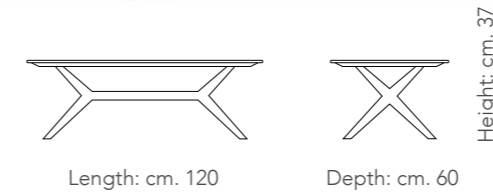

TOP: ceramic

ROCKI [Coffee table]
Design: Oliver B.
Page 00,00

Coffee table with metal structure and wood cap.
Ceramic top.
cm. 120x60x33h

STRUCTURE: metal

CAP: solid wood

TOP: ceramic

TRONCADERO [Coffee table]
Design: Balutto Associati
Page 00,00