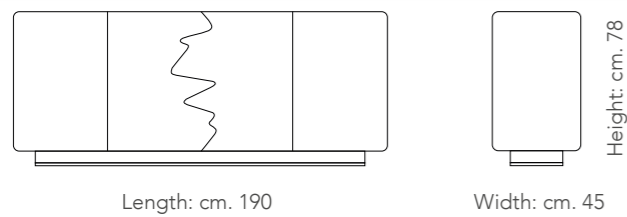

KALI [4 Doors sideboard]
Design: Irene Cerchiaro & Matteo Luitsz
Page 00,00