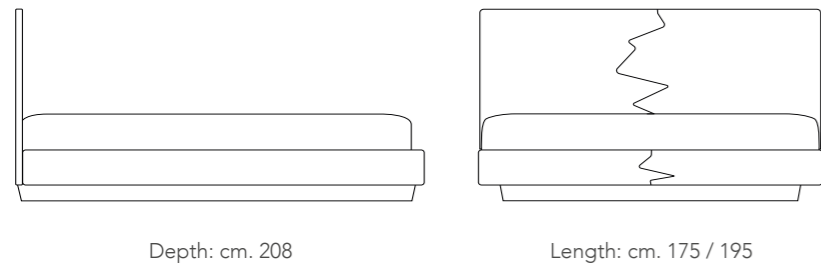

CAMILLA [Night stand]
Design: Oliver B.
Page 00,00

Solid wood night stand with leather or fabric handles.
cm. 50x40x41,5h

STRUCTURE: solid wood

HANDLES LEATHER:
CAT 30L: TC Leather Page 00 / Buffalo Page 00
CAT 50L: Nabuk Page 00

HANDLES FABRIC:
CAT 2F: Petit Page 00 / Velvet Page 00 / Zani Page 00
CAT 4F: Pied de poul Page 00 / Lady Page 00

KALI [Bed]
Design: Irene Cerchiaro & Matteo Luitsz
Page 00,00

Bed with MDF and solid wood structure and black plinth.
Version. 1: External size cm. 175x208x110h
              Mattress size cm. 160x200
Version. 2: External size cm. 195x208x110h
              Mattress size cm. 180x200

STRUCTURE: solid wood

STRUCTURE: Lacquered Page 00
              Brushed Page 00
              Metallic Page 00

PLINTH
Black