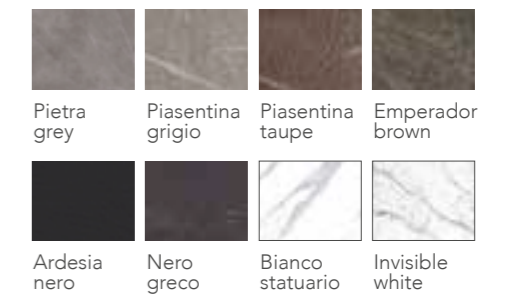

TOP: ceramic