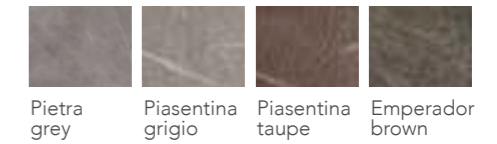

TOP: ceramic **LAMINAM**