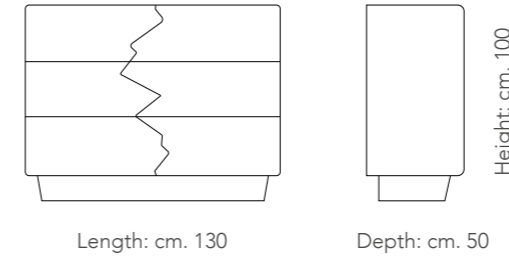

KALI [Chest of drawers]
Design: Irene Cerchiaro & Matteo Luitsz
Page 00,00