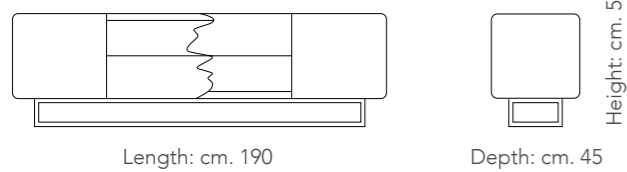

KALI [Tv bench]
Design: Irene Cerchiaro & Matteo Luitsz
Page 00,00