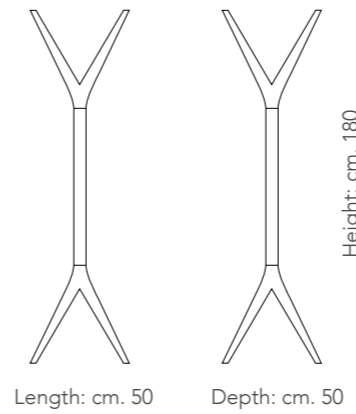

Solid walnut and metal coat rack.
cm. 50x50x180h

STRUCTURE: solid wood

Walnut

TUBE: matt finishing

White

Anthracite

TUBE: metallic finishing

Blue

Bronze

Gold

Champagne

Grey

Pink

Red

Silver