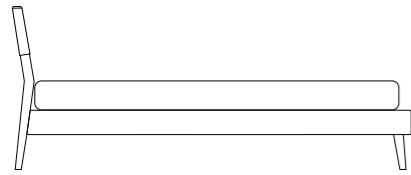

Depth: cm. 208

Length: cm. 175 / 195

Height: cm. 110

DIAMANTE [Mirror]
Design: Oliver B.
Page 00,00

Solid wood mirror.
cm. ø110 / ø160

STRUCTURE: solid wood

Walnut Choco ash Grey ash Dark ash Tobacco ash

Length: cm. ø110 / ø160