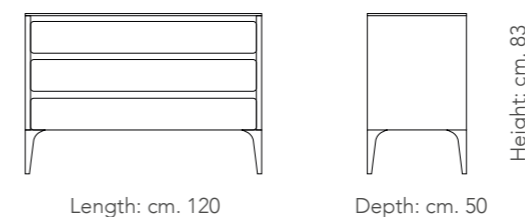

CAMILLA [Chest of drawers]
Design: Oliver B.
Page 00,00