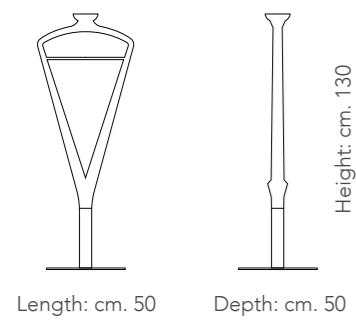

ALOHA [Valet]
Design: Fabio di Bartolomei
Page 00,00

Solid walnut and metal valet.
cm. 50x50x130h

STRUCTURE: solid wood

Walnut

BASE: matt finishing

White

Anthracite

BASE: metallic finishing

Blue

Bronze

Gold

Champagne

Grey

Pink

Red

Silver

ALOHA [Valet]
Design: Fabio di Bartolomei
Page 00,00