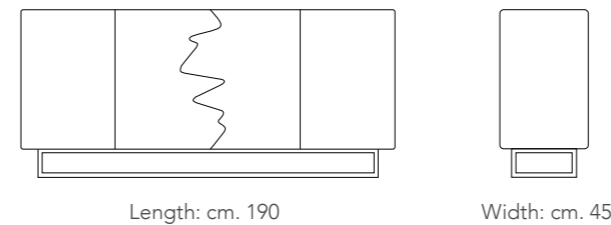

STRUCTURE: Lacquered Page 00
Brushed Page 00
Metallic Page 00

BASE: MDF

FOOT EDGE: ABS

KALI [4 Doors sideboard]
Design: Irene Cerchiaro & Matteo Luitsz
Page 00,00

Sideboard with half solid wood and half MDF structure,
with metal feet.
cm. 190x45x83h