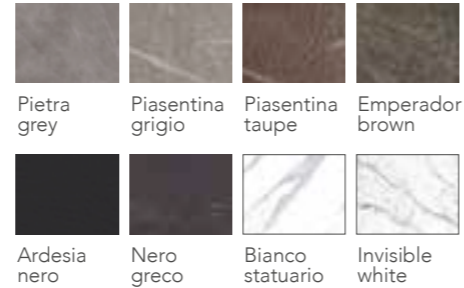

TOP: ceramic

DOORS: glass

TOP:
CAT 30L: TC Leather Page 00

Solid wood highboard with veneered doors.
Ceramic or leather top.
cm. 100x46x165h