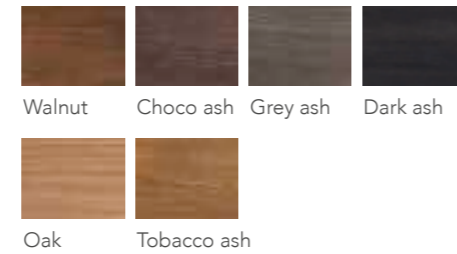

Chair with polyurethane shell and solid wood legs.
cm. 58x51x110h - Seat height cm. 75

STRUCTURE: solid wood

SHELL:
Polyurethane Page 00