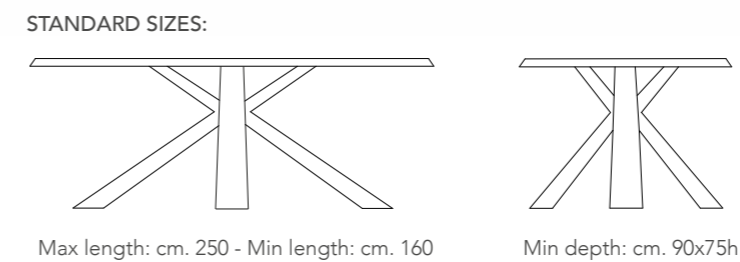

STANDARD SIZES:

Length: cm. 180/200/220/240/3000

Depth: cm. 90/100x75h

Table with solid wood top.
MDF base with ring light.
TOP THICKNESS cm.3

TOP: solid wood

BASE: MDF

FORMA [Dining table]

Design: Oliver B.

Page 00,00

STANDARD SIZES:

Length: cm. 180/200/220/240

Depth: cm. 90/100x75h

Table with solid wood top.
Ceramic base with black metal plate.
TOP THICKNESS cm.3

TOP: solid wood

BASE: ceramic

PLATE: metal

STANDARD SIZES:

Length: cm. 180/200/220/240

Depth: cm. 90/100x75h

Table with solid wood top.
and polyurethane legs.
TOP THICKNESS cm.3

TOP: solid wood

Walnut Choco ash Grey ash Dark ash Tobacco ash

LEGS: polyurethane

MARMINA [Dining table]
Design: Oliver B.
Page 00,00

Table with marble top.
Solid wood base.
TOP THICKNESS cm.2

MONTANA [Dining table]
Design: Oliver B.
Page 00,00

Table with solid wood top and metal feet.
LIVE EDGES (default). Other edges on demand.
TOP THICKNESS cm.3