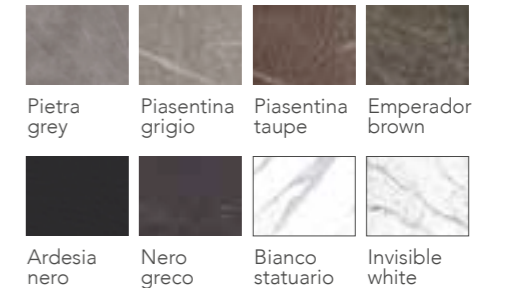

CHIARA [1 Door highboard]
Design: Oliver B.
Page 00,00

TOP:
CAT 30L: TC Leather Page 00

Solid wood highboard with veneered door.
Ceramic or leather top.
cm. 100x46x165h

STRUCTURE: solid wood

TOP: ceramic

CHIARA [Tv bench]
Design: Oliver B.
Page 00,00