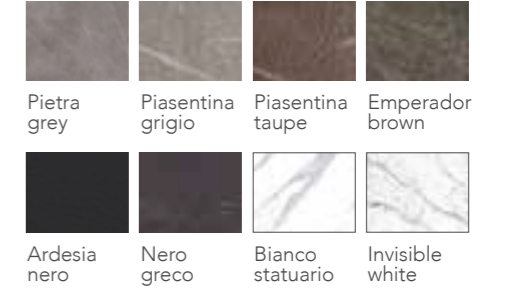

DOORS: ceramic

CHIARA [4 Doors sideboard]
Design: Oliver B.
Page 00,00