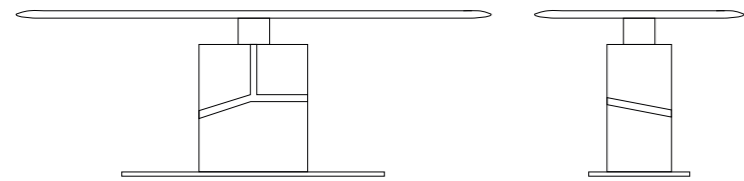

STANDARD SIZES:

Length: cm. 180/200/220/240/3000

Depth: cm. 90/100x75h

Table with solid wood top.
MDF base with ring light.
TOP THICKNESS cm.3

TOP: solid wood

BASE: MDF

FORMA [Dining table]

Design: Oliver B.

Page 00,00

STANDARD SIZES:

Length: cm. 180/200/220/240

Depth: cm. 90/100x75h

Table with solid wood top.
Ceramic base with black metal plate.
TOP THICKNESS cm.3

TOP: solid wood

BASE: ceramic

PLATE: metal

FORMA [Dining table]
Design: Oliver B.

Page 00,00

STANDARD SIZES:

Length: cm. 180/200/220/240

Depth: cm. 90/100x75h

Table with ceramic top.
Ceramic base with black metal plate.
TOP THICKNESS cm.3

BASE /TOP: ceramic