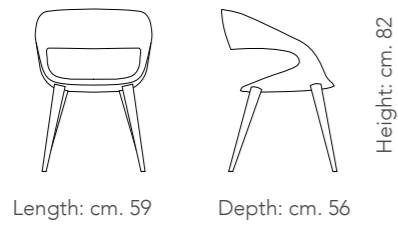

SHAPE [Chair]
Design: Fabio di Bartolomei
Page 00,00