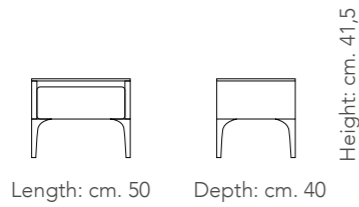

CAMILLA [Night stand]
Design: Oliver B.
Page 00,00