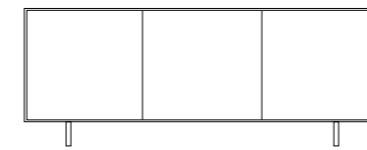

THIN [3 Doors sideboard]
Design: Oliver B.
Page 00,00

Length: cm. 181