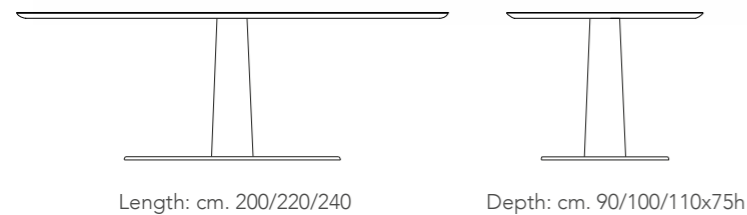

PLATE: metal

DIAMANTE [Dining table]
Design: Fabio di Bartolomei
Page 00,00

STANDARD SIZES:

Table with solid wood top.
Solid wood leg with black metal plate.
TOP THICKNESS cm.3

STRUCTURE: solid wood

PLATE: metal