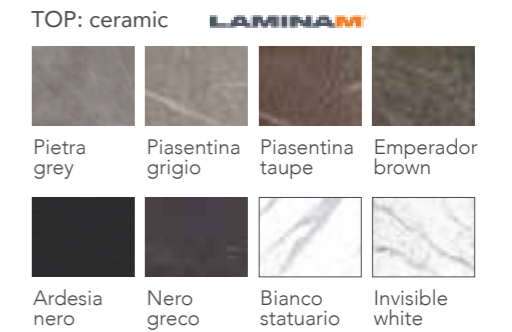

Anthracite

MANTA [Dining table]
Design: Fabio di Bartolomei
Page 00,00

Table with ceramic top.
and polyurethane legs.
TOP THICKNESS cm.3

MARMINA [Dining table]
Design: Oliver B.
Page 00,00

Table with ceramic top.
Solid wood base.
TOP THICKNESS cm.2