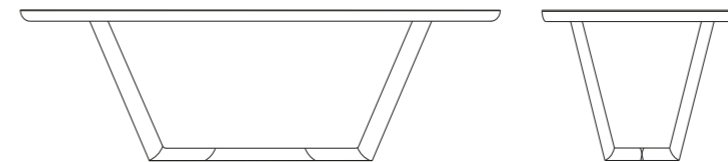

STANDARD SIZES:

Length: cm. 180/200/220/240/3000

Depth: cm. 90/100x75h

Table with solid wood top.
MDF base with ring light.
TOP THICKNESS cm.3

TOP: solid wood

BASE: MDF

FORMA [Dining table]

Design: Oliver B.

Page 00,00

STANDARD SIZES:

Length: cm. 200/220/240

Depth: cm. 90/100x75h

Table with ceramic and solid wood top.
Solid wood base.
TOP THICKNESS cm.4

STRUCTURE: solid wood

Walnut Choco ash Grey ash Dark ash Tobacco ash

TOP: ceramic

LAMINAM

Pietra grey Piasentina grigio Piasentina taupe Emperador brown

Ardesia nero Nero greco Bianco statuario Invisible white

GIULI [Dining table]
Design: Oliver B.

Page 00,00

STANDARD SIZES:

Length: cm. 200/220/240

Depth: cm. 90/100x75h

Solid wood table.
TOP THICKNESS cm.3

STRUCTURE: solid wood

Walnut Choco ash Grey ash Dark ash Tobacco ash

MANTA [Dining table]
Design: Fabio di Bartolomei

Page 00,00