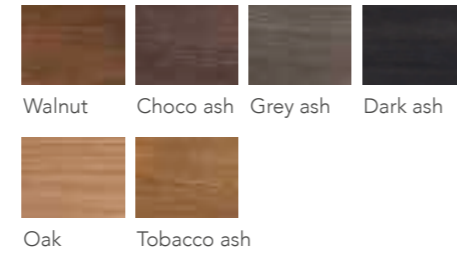

Chair with polyurethane shell and solid wood legs.
cm. 59x56x82h

STRUCTURE: solid wood

SHELL:
Polyurethane Page 00