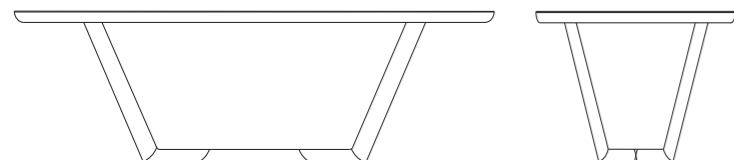

STANDARD SIZES:

Length: cm. 180/200/220/240/3000

Depth: cm. 90/100x75h

Table with solid wood top.
MDF base with ring light.
TOP THICKNESS cm.3

TOP: solid wood

BASE: MDF

FORMA [Dining table]

Design: Oliver B.

Page 00,00

STANDARD SIZES:

Length: cm. 180/200/220/240

Depth: cm. 90/100x75h

Table with solid wood top.
Ceramic base with black metal plate.
TOP THICKNESS cm.3

TOP: solid wood

BASE: ceramic

PLATE: metal

FORMA [Dining table]
Design: Oliver B.

Page 00,00

STANDARD SIZES:

Length: cm. 180/200/220/240

Depth: cm. 90/100x75h

Table with ceramic top.
Ceramic base with black metal plate.
TOP THICKNESS cm.3

BASE /TOP: ceramic

Page 00,00

STANDARD SIZES:

Length: cm. 200/220/240

Depth: cm. 90/100x75h

Table with ceramic and solid wood top.
Solid wood base.
TOP THICKNESS cm.4

STRUCTURE: solid wood

Walnut Choco ash Grey ash Dark ash Tobacco ash