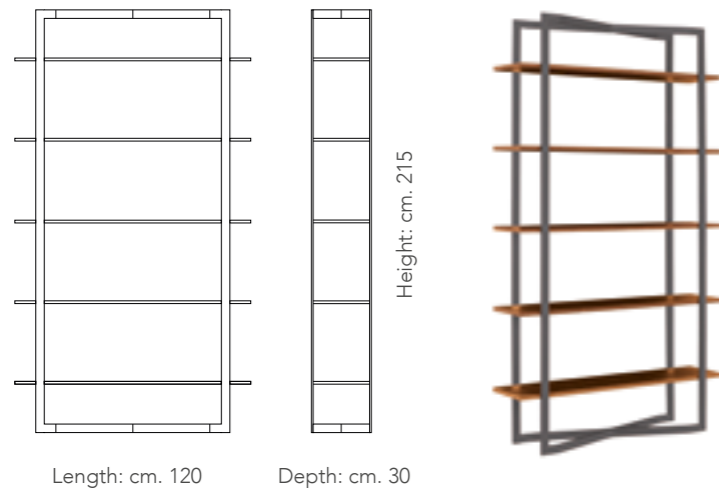

JONA [Bookshelf]
Design: Leonhard Pfeifer
Page 00,00

Length: cm. 120
Depth: cm. 30

Height: cm. 215

Bookshelf with metal structure and veneered walnut shelves.
cm. 120x30x215h

STRUCTURE: matt finishing

White Anthracite Black

STRUCTURE: metallic finishing

Blue Bronze Gold Champagne

Grey Pink Red Silver

SHELVES: veneered wood

Walnut Choco ash Grey ash Dark ash Tobacco ash