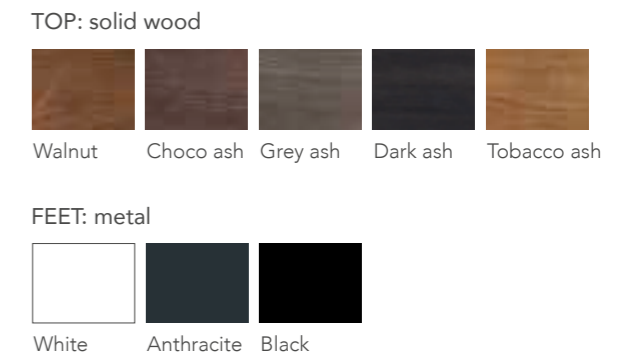

MARMINA [Dining table]
Design: Oliver B.
Page 00,00

Table with marble top.
Solid wood base.
TOP THICKNESS cm.2

MONTANA [Dining table]
Design: Oliver B.
Page 00,00

Table with solid wood top and metal feet.
LIVE EDGES (default). Other edges on demand.
TOP THICKNESS cm.3