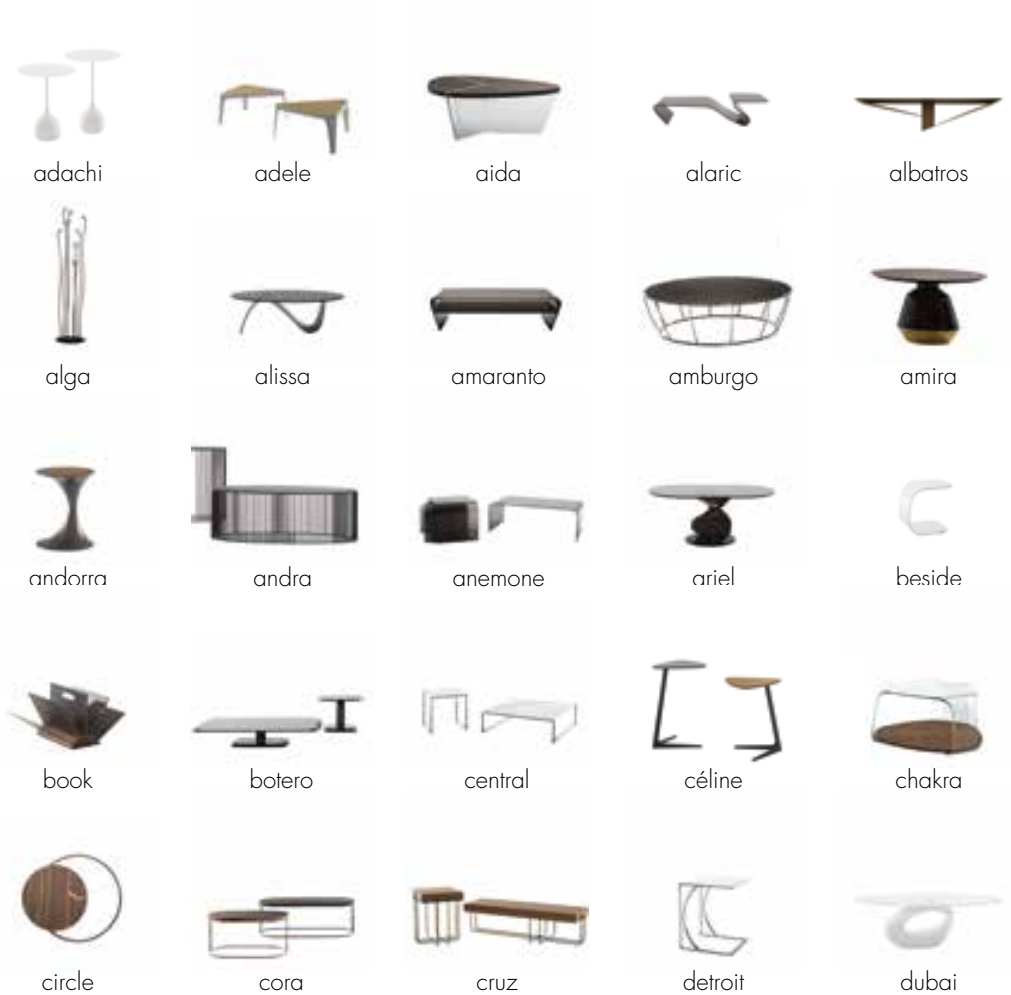

consolle\_console

albatros

altamura

arpa

beverly

pois

sunset

tiffany

ventaglio

programmi e madie\_systems and sideboards

complementi\_occasional furnitures

vetrine e librerie\_showcases and bookcases

flute

fly

hammer

icon