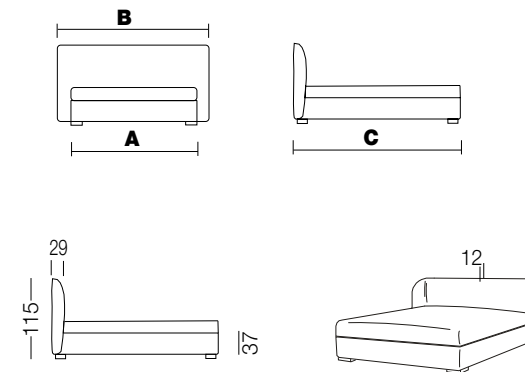

Materasso Mattress Matelas Matratze Colchón	A	B	C
80X190	82	122	208
80X200	82	122	218
090/91X190	93	133	208
090/91X200	93	133	218
100X200	102	142	218
120X200	122	162	218
137X191	142	182	208
140X190	142	182	208
140X200	142	182	218
150X190	155	195	208
153X203	155	195	221
160X190	162	202	208
160X190 XL	170	210	213
160X200	162	202	218 (photo)
160X200 XL	170	210	223
170X200	172	212	218
170X200 XL	180	220	223
180X200	182	222	218
180X200 XL	190	230	223
183X203	185	225	221
193X213	195	235	231
200X200	202	242	218