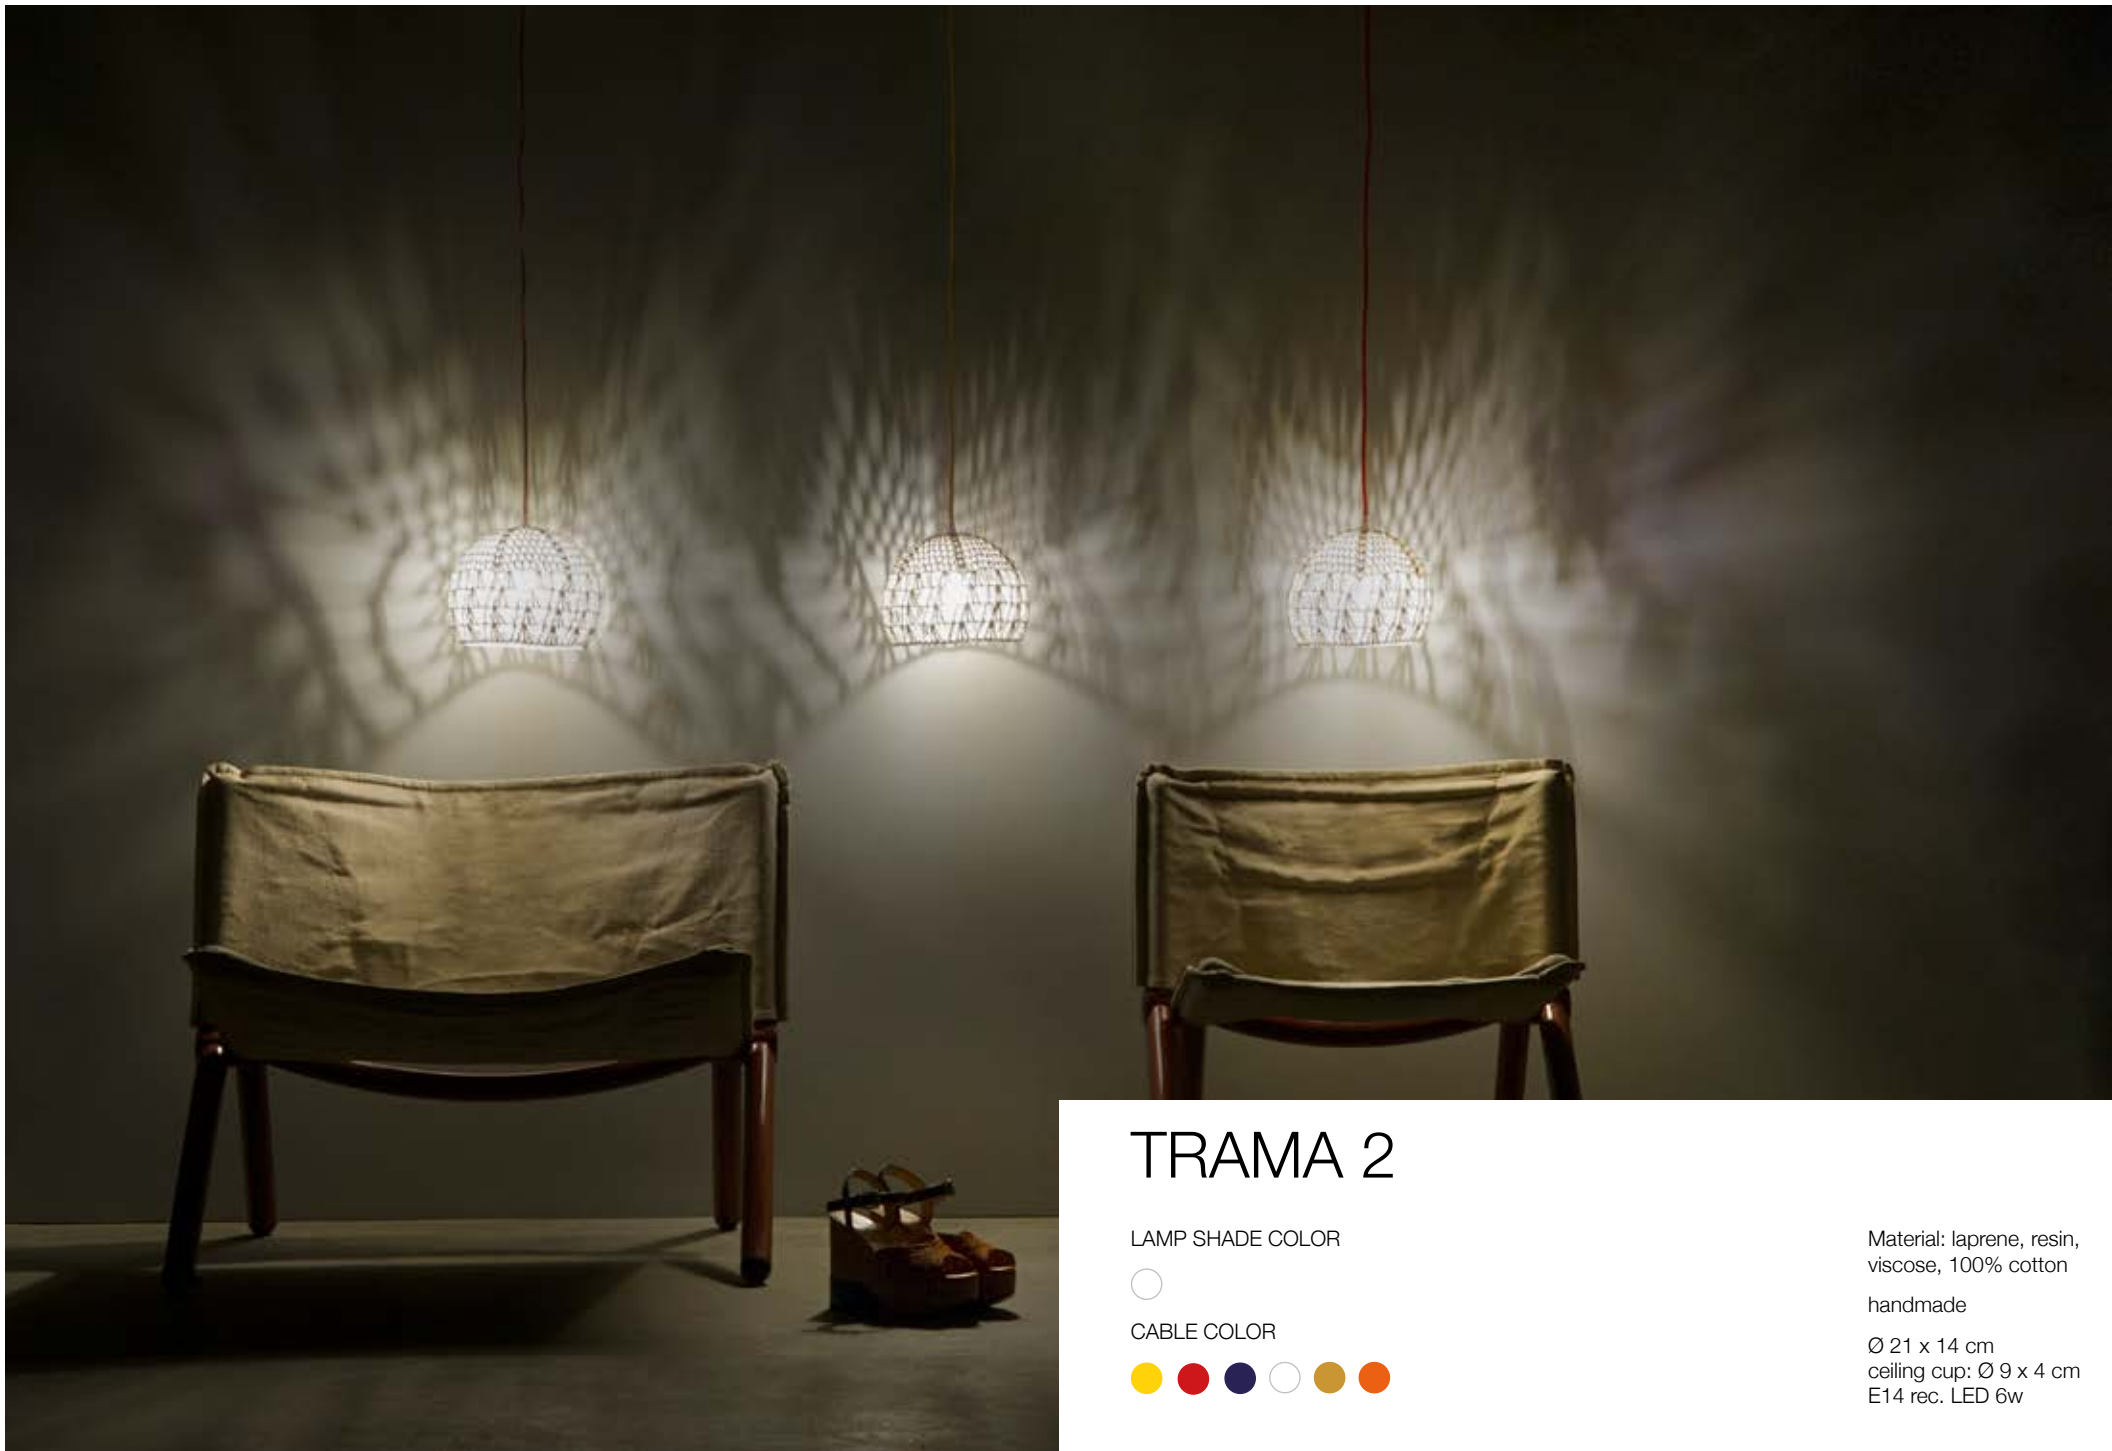

TRAMA 1

LAMP SHADE COLOR

CABLE COLOR

Material: laprene, resin,
viscose, 100% cotton

handmade

Ø 21 x 16 cm
ceiling cup: Ø 9 x 4 cm
E14 rec. LED 6w

TRAMA 2

LAMP SHADE COLOR