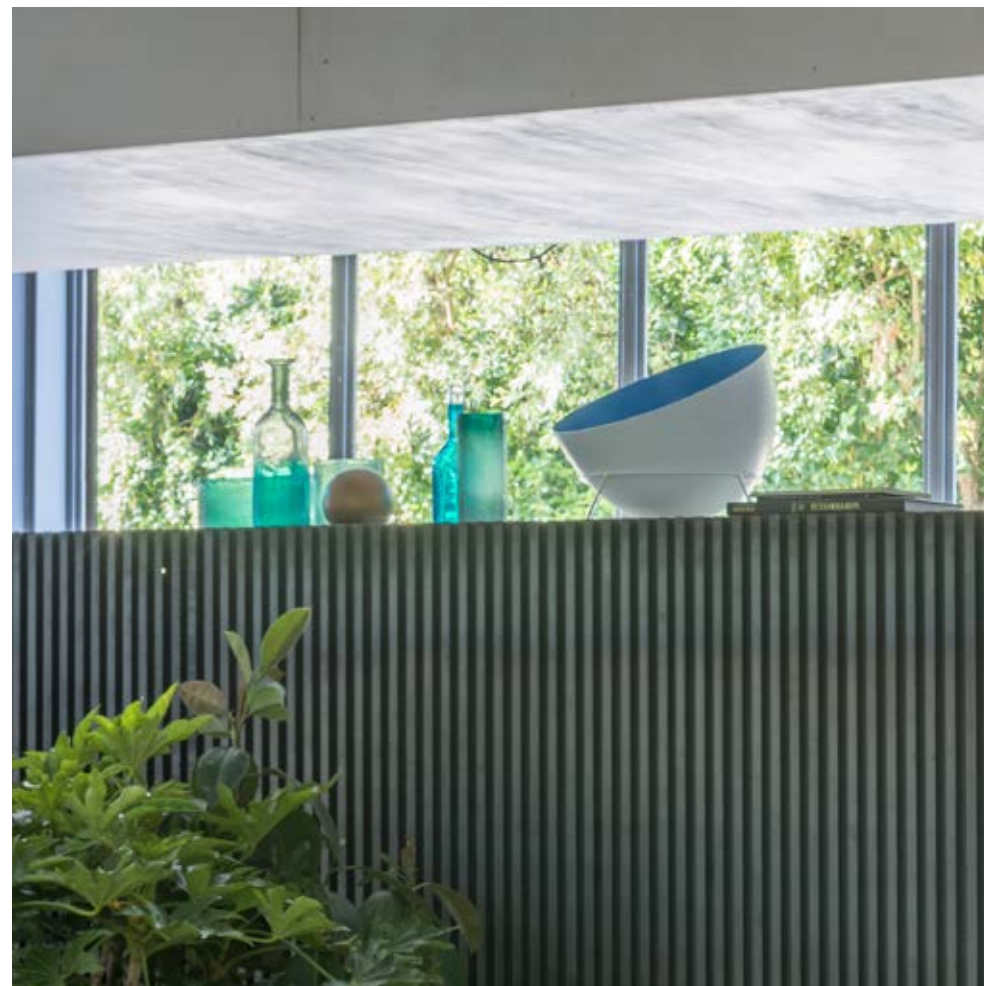

H2O F

LAMP SHADE OUTER COLOR

LAMP SHADE INNER COLOR

Material: steel,
nebulite (fiberglass)

Ø 46 x 27,5 cm
base: Ø 46 x 10 cm
E27 rec. LED 13w

Available with electronic LED DIMMER
Available with LED RGB controller (only for white inside)