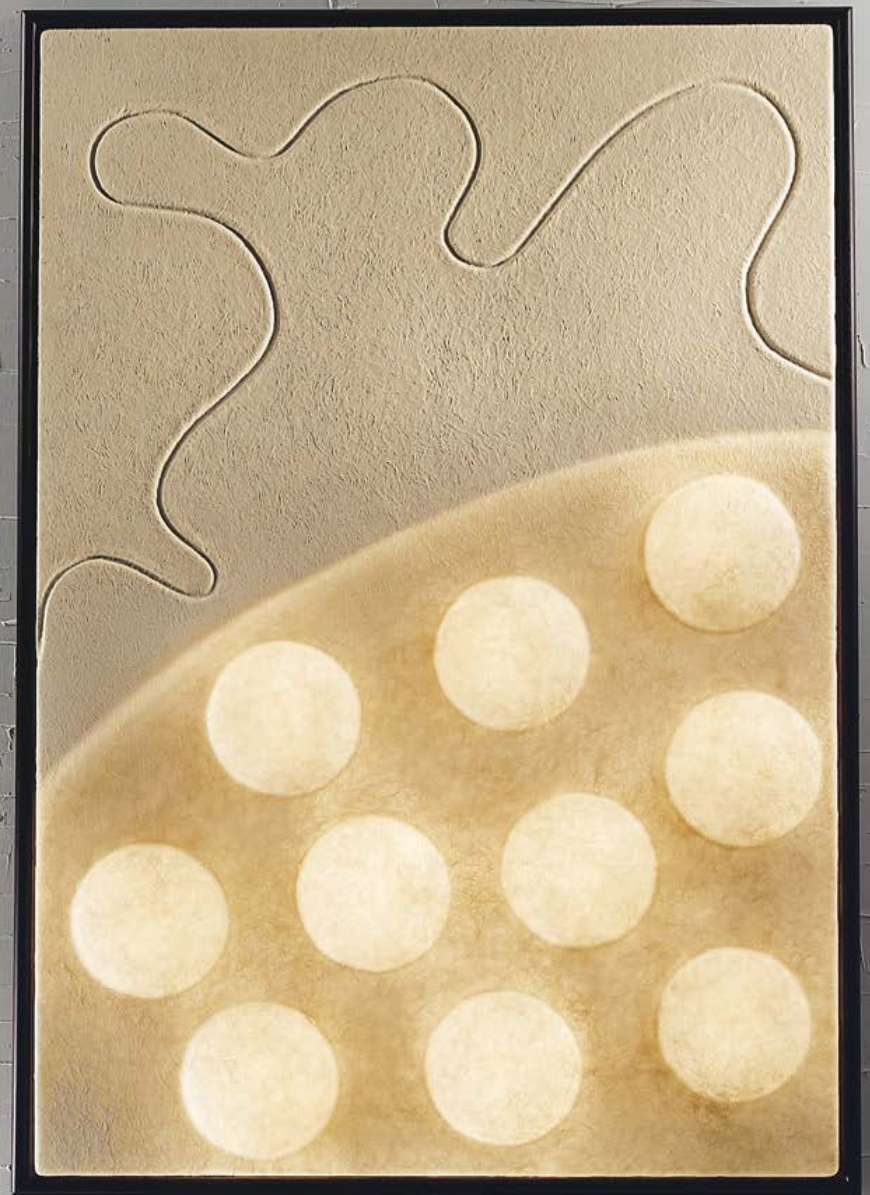

TEN MOONS

LAMP SHADE COLOR

FRAME COLOR

Material: wood, steel, nebulite
(fiberglass)

175 x 122 x 12 cm
E14 rec. LED 10x3,5w