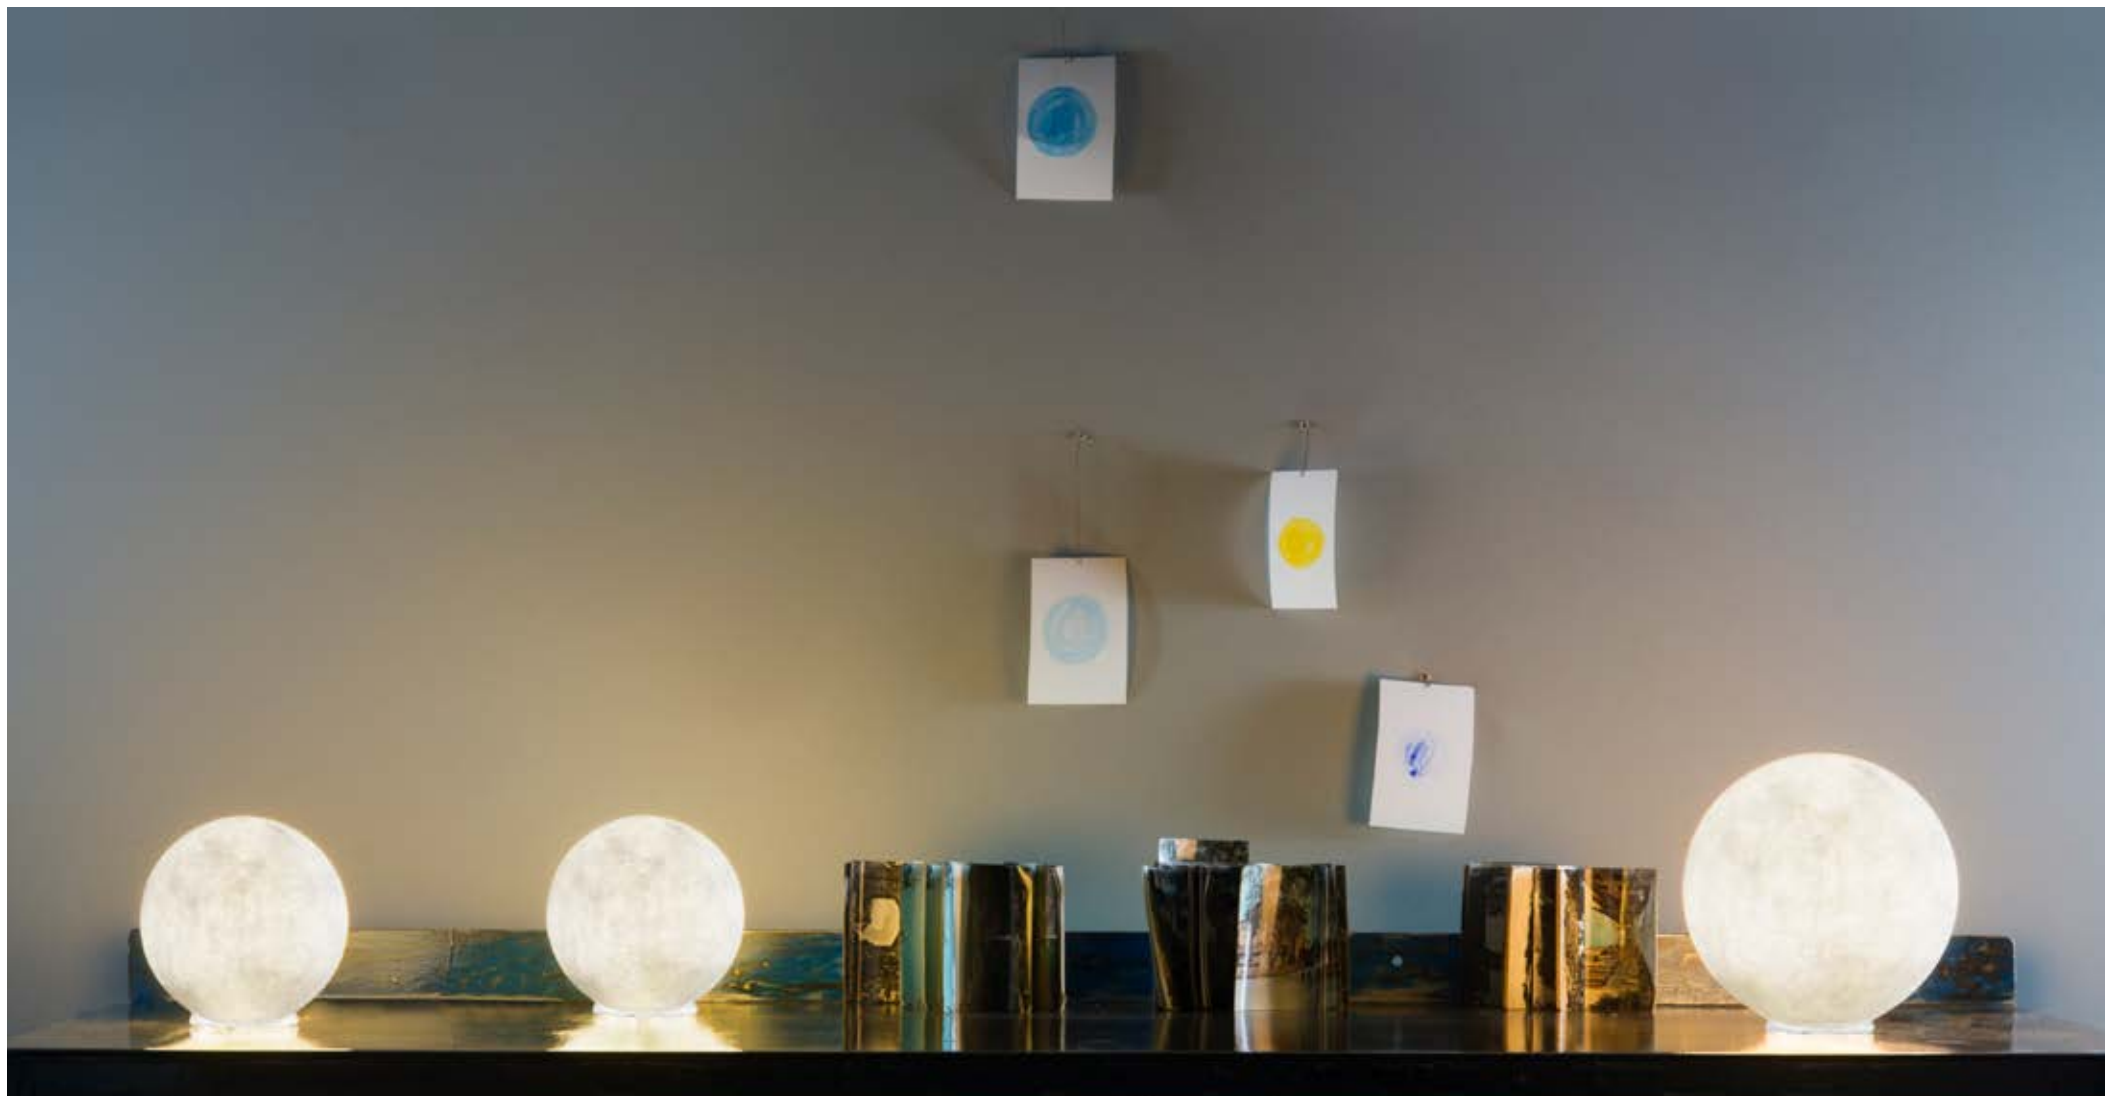

T.MOON MICRO/1/2

LAMP SHADE COLOR

Available with electronic LED DIMMER

Material: nebulite (fiberglass),
polycarbonate

T.moon micro
Ø 18 / E14 rec. LED 6w

T.moon 1
Ø 25 / E14 rec. LED 8w

T.moon 2
Ø 35 / E27 rec. LED 13w