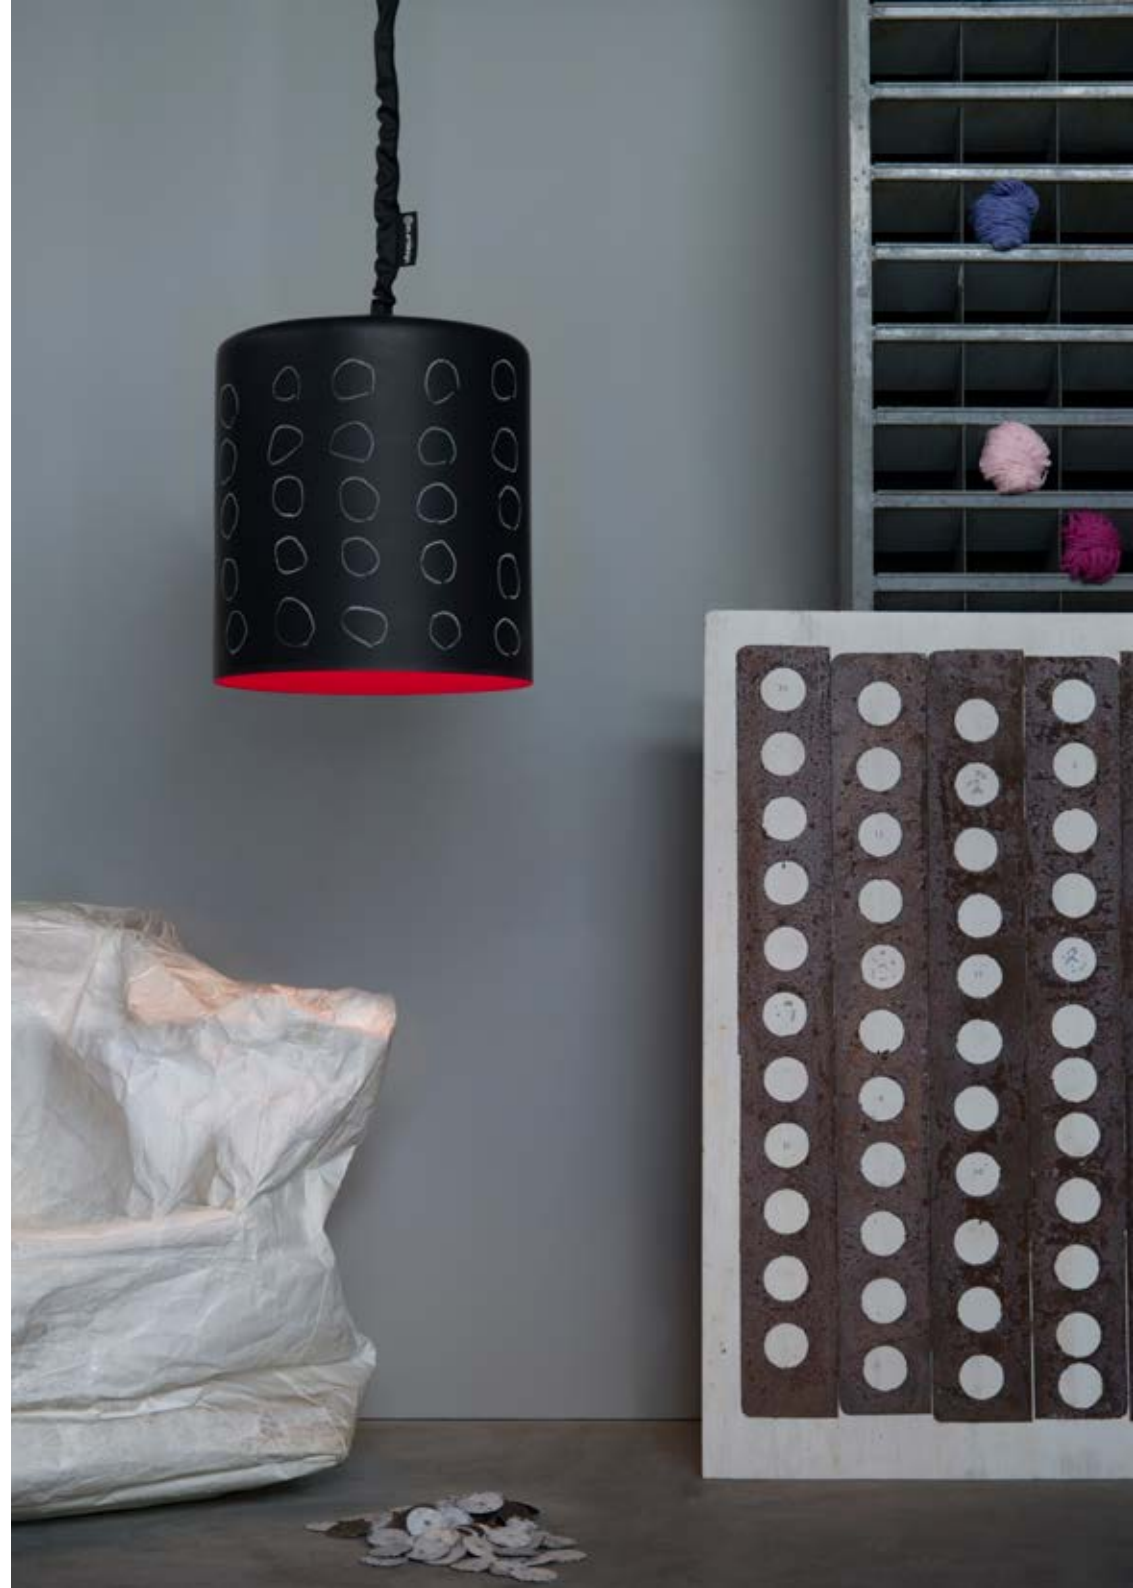

BIN LAVAGNA

LAMP SHADE OUTER COLOR

LAMP SHADE INNER COLOR

Material: laprene, nylon,
nebulite (fiberglass),
blackboard effect resin

Ø 33,5 x 35 cm
ceiling cup: Ø 12 x 4,5 cm
E27 rec. LED 13w