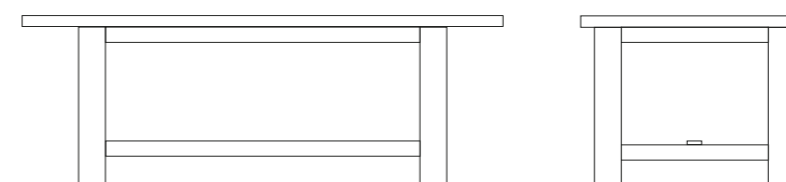

CRETO_Dining table
Design OLIVER B.
Pag. 45

cm 200 / 220 / 240 x 100 x 75h

TOP: CONCRETE

White Grey Black

BASE: SOLID WILD OAK

Natural Antique Desert White wash

Grey wash Light grey Dark grey