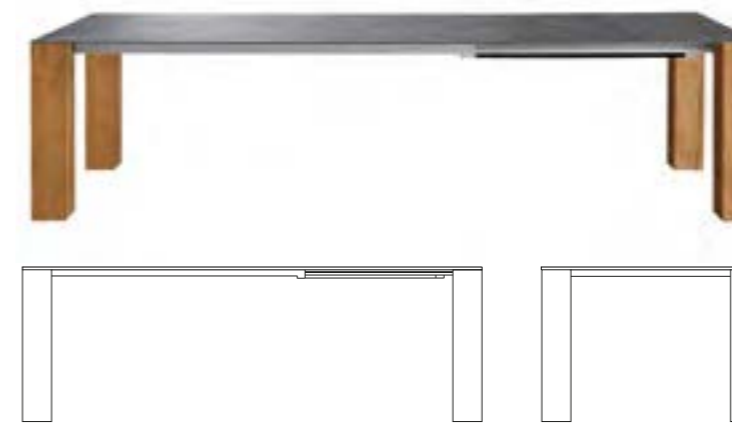

THIN WILD _Extendable dining table
Design OLIVER B.
Pag. 11-12-13-15

cm 150 / 190 / 230 X 90 x 75h
cm 200 / 250 / 300 X 100 x 75h

Solid wild oak legs and ceramic top
STRAIGHT EDGES
TOP THICKNESS cm 0,5
DEFAULT: Matt ceramic
Shiny ceramic on demand

TOP: CERAMIC

Emperador grey Emperador brown Roccia

Nero greco Bianco statuario Invisible white

LEGS: SOLID WILD OAK

Natural Antique Desert White wash

Grey wash Light grey Dark grey