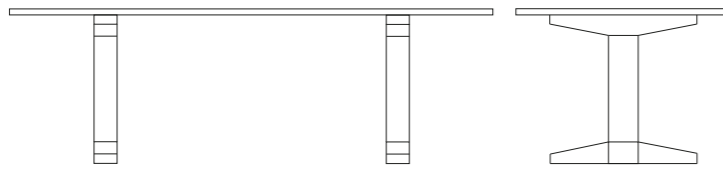

STRUCTURE: SOLID WILD OAK

Natural Antique Desert White wash

Grey wash Light grey Dark grey

OSLO_Dining table
Design OLIVER B.
Pag. 55

MADE TO MEASURE
available with fork extension

check on pricelist

Solid wild oak table
DEFAULT cm 6 thickness, straight edges
Other thickness or straight edges on demand