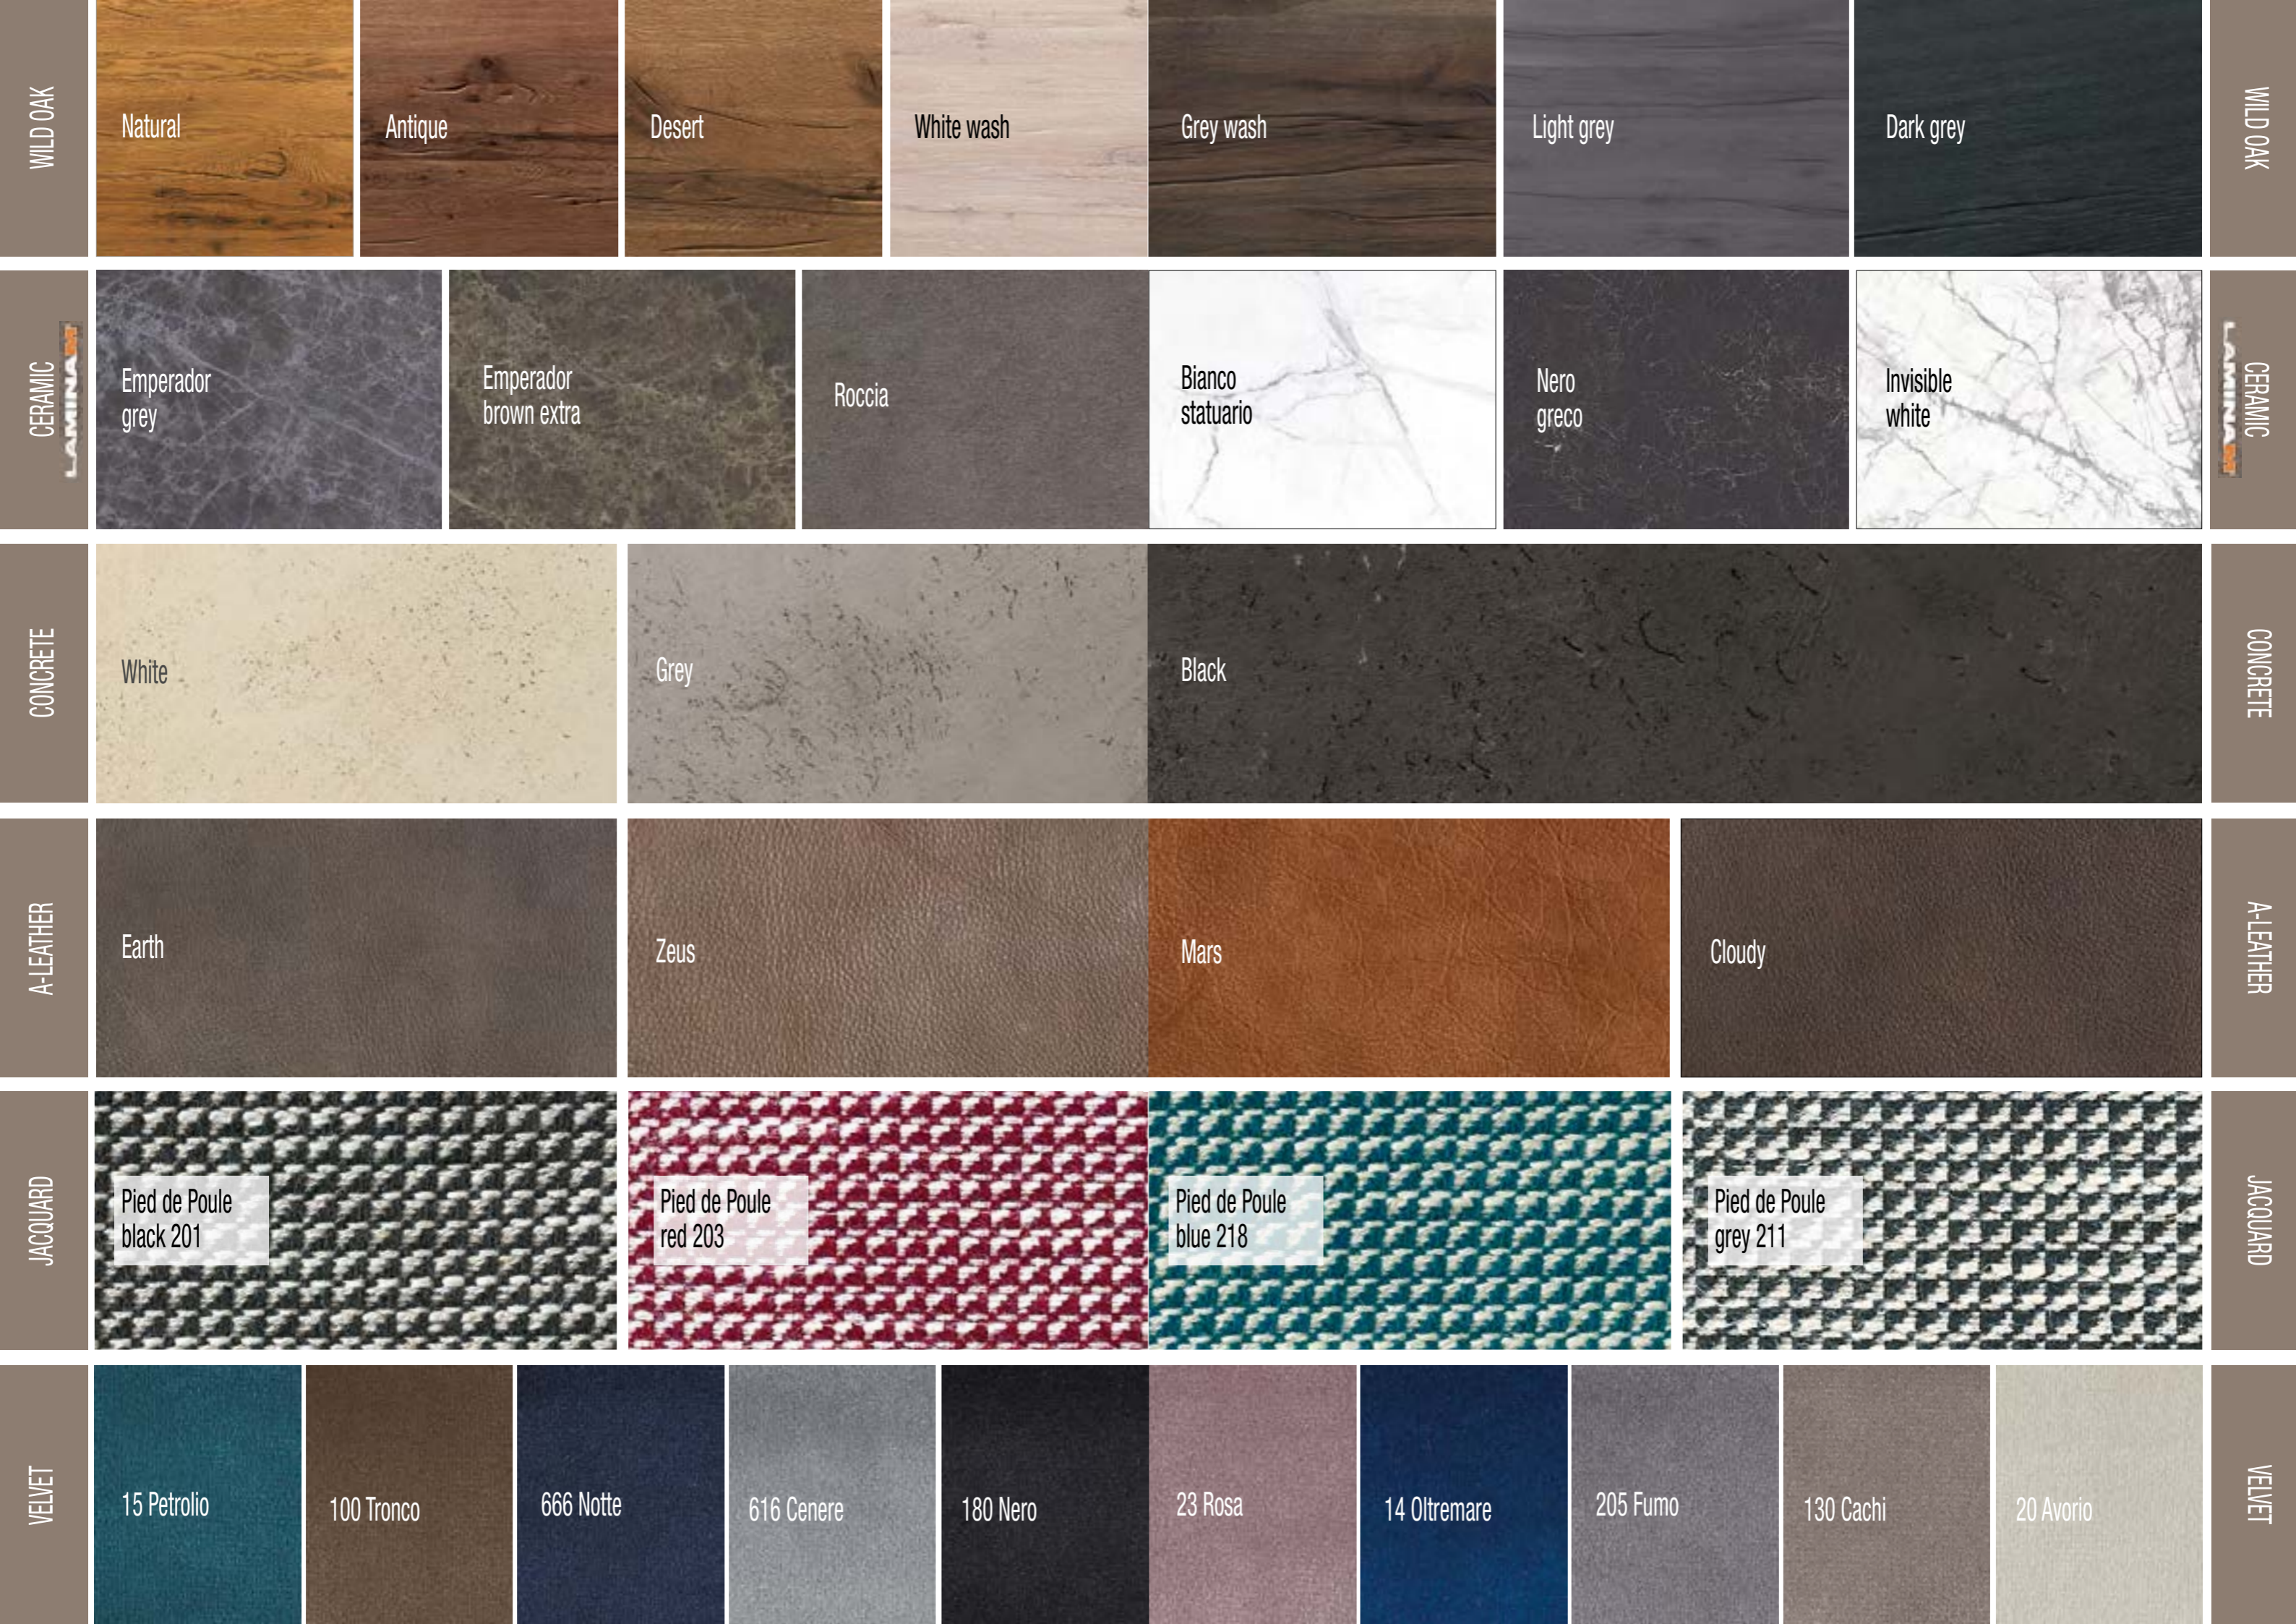

TOP: SOLID WILD OAK

Natural Antique Desert White wash

Grey wash Light grey Dark grey

FEET: METAL

White Black Anthracite

EMILIA SHELVES _Wall shelves
Design OLIVER B.
Pag. 121

Wild oak wall shelves
cm 70x26x4h
cm 110x26x4h
cm 140x26x4h

STRUCTURE: SOLID WILD OAK

Natural Antique Desert White wash

Grey wash Light grey Dark grey

THE FINISHINGS

WILD OAK

Natural

Antique

Desert

White wash

Grey wash

Light grey

Dark grey

WILD OAK

CERAMIC
LAMINA

Emperador grey

Emperador brown extra

JACQUARD

Pied de Poule black 201

Pied de Poule red 203

Pied de Poule blue 218

Pied de Poule grey 211

JACQUARD

VELVET

15 Petrolio