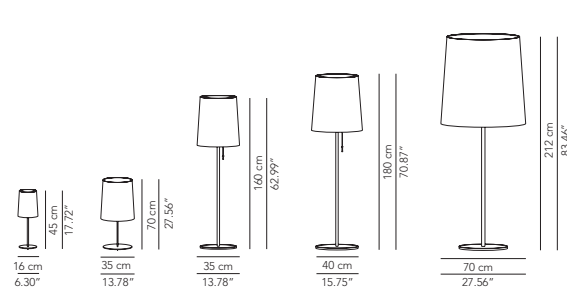

Table-floor lamp

IP20

* on demand
** cable on measure