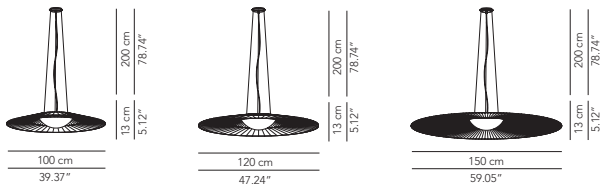

Lamp		Dimensions	Light source	Codes
Pendant lamp	Mood 100	Ø 100 x 13 cm weight 5 Kg	lamp type 1 led module 29,3W luminous efficacy 3900 Lm light colour 2700K DIM DALI - push DIM/TRIAC CRI > 80	MOEESO100P04
	Mood 120	Ø 120 x 13 cm weight 6 Kg	lamp type 1 led module 29,3W luminous efficacy 3900 Lm light colour 2700K DIM DALI - push DIM/TRIAC CRI > 80	MOEESO120P04
	Mood 150	Ø 150 x 13 cm weight 10 Kg	lamp type 1 led module 29,3W luminous efficacy 3900 Lm light colour 2700K DIM DALI - push DIM/TRIAC CRI > 80	MOEESO150P04
Ceiling-wall lamp	Mood 100	Ø 100 x 16 cm weight 5 Kg	lamp type 1 led module 29,3W luminous efficacy 3900 Lm light colour 2700K DIM DALI - push DIM/TRIAC CRI > 80	MOOAPO100P04

Pendant lamp