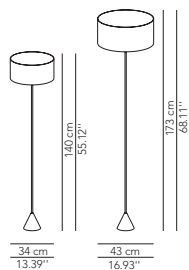

Lamp		Dimensions	Light source	Codes
Floor lamp	Lucilla Tonda 34	Ø 34 x 140 cm	lamp type 1xE27 max watt 70W HES DIM	LUTEPT150C01
	Lucilla Tonda 43	Ø 43 x 173 cm	lamp type 1xE27 max watt 105W HES DIM	LUTEPT180C01
Wall lamp		Ø 19 x 25 x 21 cm weight 0,5 Kg	lamp type 1xE14 max watt 42W HES DIM	LUTEAP017C01

Floor lamp