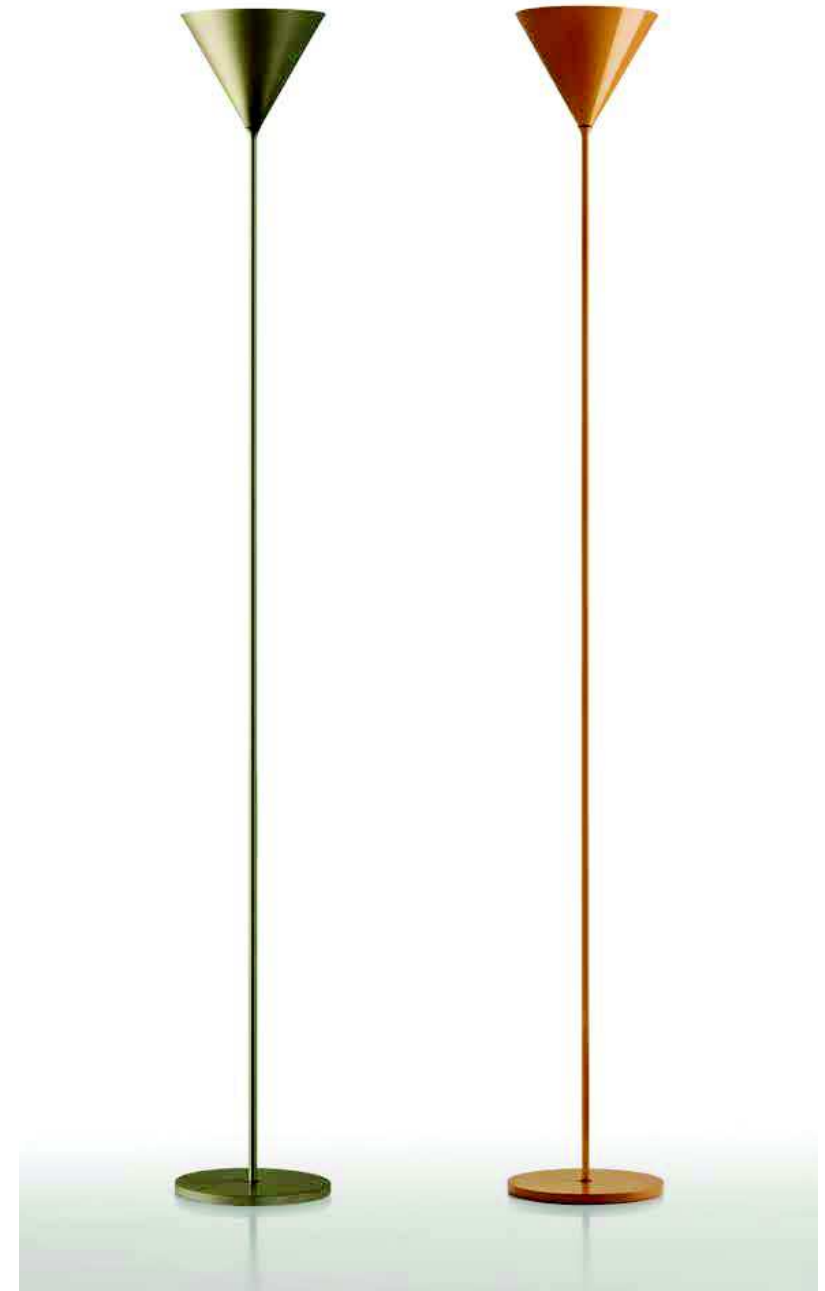

Lamp	Dimensions	Light source	Codes
Floor lamp	ABC led	Ø 24 x 177 cm	CCCEPT022G01
		lamp type 1xE27 max watt 105W HES DIM	
		Ø 24 x 177 cm	CCCEPT022G11
		lamp type 1 led module 19,3W luminous efficacy 2900 Lm light colour 2700K DIM DALI - push DIM/TRIAC CRI > 80	

Finishes

Colours

White

Lead grey

Swamp green

Caramel

Matt gold

Lampada in metallo/
Metal diffuser

Floor lamp

IP20

* on demand