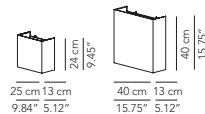

Lamp	Dimensions	Light source	Codes	
Pendant lamp	Quadrato 50	Ø 50 x 50 x 20 cm weight 3 Kg	lamp type 3xE27 max watt 3x52W HES	DIM QUAESP050C01
		Ø 50 x 50 x 20 cm weight 3 Kg	lamp type 1 led module 19,3W luminous efficacy 2900 Lm light colour 2700K	DIM DALI-push DIM/TRIAC CRI > 80 QUAESP050C02
	Quadrato 70	Ø 70 x 70 x 30 cm weight 5 Kg	lamp type 4xE27 max watt 4x70W HES	DIM QUAESP070C01
		Ø 70 x 70 x 30 cm weight 5 Kg	lamp type 1 led module 29,3W luminous efficacy 3900 Lm light colour 2700K	DIM DALI-push DIM/TRIAC CRI > 80 QUAESP070C05
	Quadrato 100	Ø 100 x 100 x 30 cm weight 10 Kg	lamp type 4xE27 max watt 4x70W HES	DIM QUAESP100C01
		Ø 100 x 100 x 30 cm weight 10 Kg	lamp type 1 led module 29,3/88,2W luminous efficacy 3900/11780 Lm light colour 2700K	DIM DALI-push DIM/TRIAC CRI > 80 QUAESP100C02
Ceiling lamp	Quadrato 50	Ø 50 x 50 x 21 cm weight 3 Kg	lamp type 3xE27 max watt 3x42W HES	DIM QUAEPL050C01
		Ø 50 x 50 x 21 cm weight 3 Kg	lamp type 1 led module 19,3W luminous efficacy 2900 Lm light colour 2700K	DIM DALI-push DIM/TRIAC CRI > 80 QUAEPL050C05
	Quadrato 70	Ø 70 x 70 x 31 cm weight 5 Kg	lamp type 4xE27 max watt 4x42W HES	DIM QUAEPL070C01
		Ø 70 x 70 x 31 cm weight 5 Kg	lamp type 1 led module 29,3W luminous efficacy 3900 Lm light colour 2700K	DIM DALI-push DIM/TRIAC CRI > 80 QUAESP070C08
	Quadrato 100	Ø 100 x 100 x 31 cm weight 10 Kg	lamp type 4xE27 max watt 4x42W HES	DIM QUAEPL100C01
		Ø 100 x 100 x 31 cm weight 10 Kg	lamp type 1 led module 29,3/88,2W luminous efficacy 3900/11780 Lm light colour 2700K	DIM DALI-push DIM/TRIAC CRI > 80 QUAESP100C08
Wall lamp	Quadrato 25	Ø 25 x 23 x 24 cm weight 0,2 Kg	lamp type 1xE27 max watt 28W HES	DIM QUAEAP024C01
	Quadrato 40	Ø 40 x 13 x 40 cm weight 0,5 Kg	lamp type 2xE27 max watt 2x42W HES	DIM QUAEAP040C01

Pendant lamp

Ceiling lamp

Wall lamp

Finishes

Diffuser textiles

Cotton

Plissé

Plissé ribbon