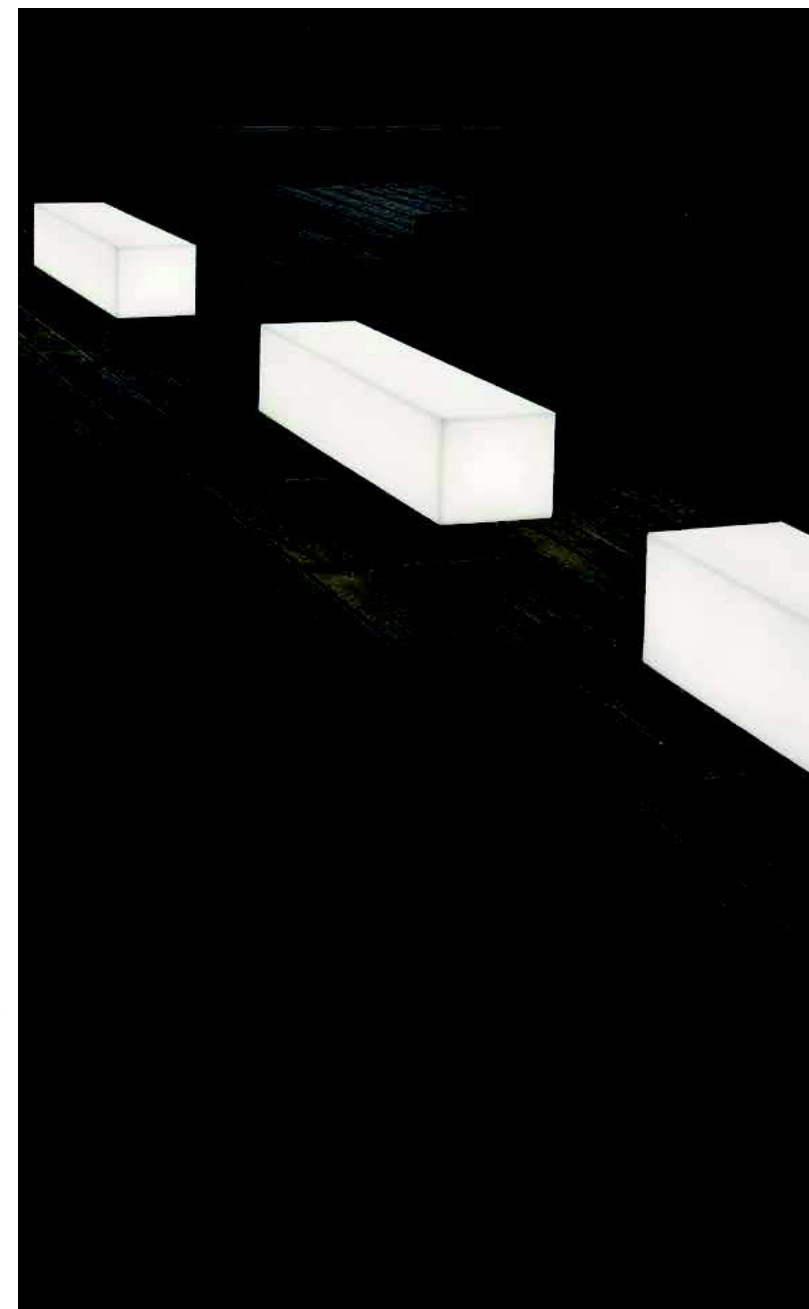

Lamp	Dimensions	Light source	Codes
Pendant lamp	Ø 150 x 32 x 28 cm weight 25 Kg	lamp type 5xE27 max watt 5x42W HES DIM	FIOESO150D01
Lighted seat	Ø 32 x 150 x 45 cm	lamp type 5xE27 max watt 5x28W HES DIM	FIOEPA150D02

Floor lamp

Finishes

Colours

White

Diffusore
in polietilene,
struttura in metallo/
Diffuser in
polyethylene,
metal structure

Metalli protetti
con trattamento
elettrolitico e vernici
a base poliestere
a grande resistenza/
Metal parts
protected with
resistant polyester
coating

IP44-65