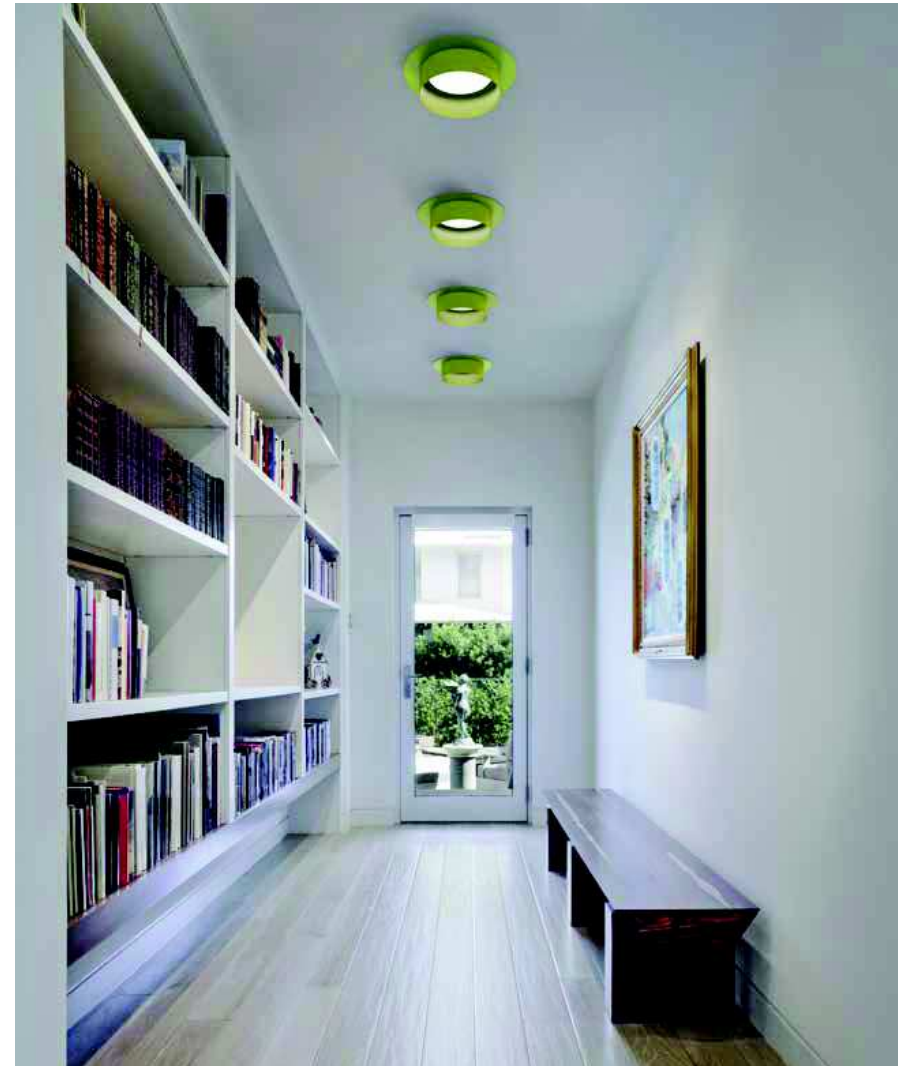

Do not be deceived by its severe lines, its discrete but effective LED light or its restrained, tapered shapes, Hammer creates fun, dynamic interplays of light. A wide range of colours provides plenty of installation solutions.