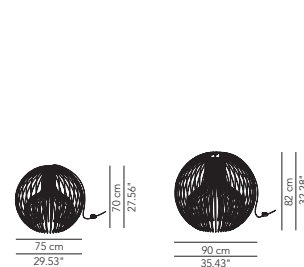

Floor lamp

IP20

** cable on measure