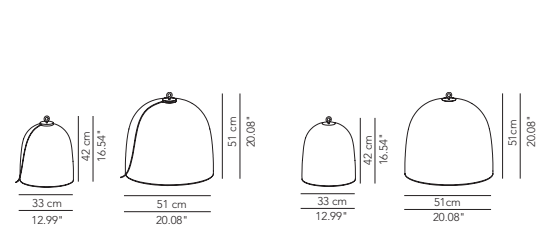

Floor lamp

IP65

* on demand
** cable on measure