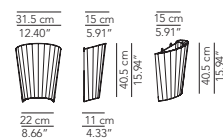

Lamp		Dimensions	Light source	Codes
Ceiling lamp	Florinda 3	Ø 63 x 41 cm weight 7 Kg	lamp type 3xE27 max watt 3x70W HES DIM	FLOEPL003P01
	Florinda 6	Ø 94 x 41 cm weight 10 Kg	lamp type 6xE27 + 1xE14 max watt 6x70W HES + 42W HES DIM	FLOEPL006P01
	Florinda 12	Ø 153 x 51 cm weight 36 Kg	lamp type 12xE27 + 3xE27 max watt 12x70W HES + 3x42W HES DIM	FLOEPL012P02
Wall lamp	Florinda	Ø 31,5 x 40,5 cm weight 0,4 Kg	lamp type 2xE27 max watt 2x42W HES DIM	FLOEAP002P01

Finishes

Diffuser textiles

Plissé

Plissé ribbon

Diffusore in tessuto,
struttura in metallo/
Fabric lampshade,
metal structure

Ceiling lamp

Wall lamp

IP20

Applique / Wall lamp

* on demand