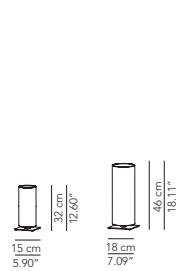

Lamp		Dimensions	Light source	Codes
Pendant lamp	Lost 25	Ø 25 x 130 cm weight 5 Kg	lamp type 1xE27 / 6xE27 max watt 1x105W HES / 6x28W HES DIM	LOSESO130C01
	Lost 40	Ø 40 x 160 cm weight 5,5 Kg	lamp type 7xE27 max watt 7x42W HES DIM	LOSESO160C02
	Lost 40	Ø 40 x 200 cm weight 5,8 Kg	lamp type 7xE27 max watt 7x42W HES DIM	LOSESO190C02
Small table lamp		Ø 15 x 32 cm	lamp type 1xE14 max watt 28W HES DIM	LOSETP032C01
Table lamp		Ø 18 x 46 cm	lamp type 1xE27 max watt 42W HES DIM	LOSETA046C01
Floor lamp		Ø 30 x 175 cm	lamp type 6xE27 max watt 6x28W HES DIM	LOSEPT175C01

Table lamp

Finishes

Diffuser textiles

Cotton

Lycra

Diffusore in tessuto,
struttura in metallo/
Fabric lampshade,
metallic structure

IP20

* on demand
** cable on measure

Lycra sfoderabile
e lavabile a 30°
classe M1/
Removable and
washable at 30°
lycra, class M1

Dettaglio rosone/
Ceiling rose detail