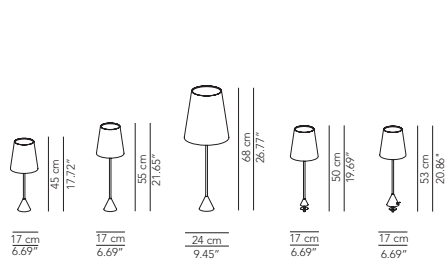

Lamp		Dimensions	Light source	Codes
Small table lamp	Lucilla	Ø 17 x 45 cm	lamp type 1xE14 max watt 42W HES DIM	LUCETP042C01
Console lamp	Lucilla	Ø 17 x 55 cm	lamp type 1xE14 max watt 42W HES DIM	LUCECN056C01
Office lamp	Lucilla	Ø 17 x 50 cm	lamp type 1xE14 max watt 42W HES DIM	LUCEOF052C01
Table lamp	Lucilla	Ø 24 x 68 cm	lamp type 1xE27 max watt 52W HES DIM	LUCETA068C01
Floor lamp	Lucilla 24	Ø 24 x 150 cm	lamp type 1xE27 max watt 52W HES DIM	LUCEPT150C01
	Lucilla 30	Ø 30 x 180 cm	lamp type 1xE27 max watt 70W HES DIM	LUCEPT180C01
Wall lamp	Lucilla	Ø 17 x 24 x 26 cm weight 0,4 kg	lamp type 1xE14 max watt 42W HES DIM	LUCEAP017C01

Table lamp