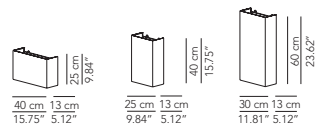

Lamp		Dimensions	Light source	Codes
Wall lamp	Rettangolo 40	Ø 40 x 13 x 25 cm weight 0,5 Kg	lamp type 1xE27 / 2xE27 max watt 42W / 2x42W HES DIM	RETEAP025C01
	Rettangolo 25	Ø 25 x 13 x 40 cm weight 0,5 Kg	lamp type 1xE27 / 2xE27 max watt 42W / 2x42W HES DIM	RETEAP040C01
	Rettangolo 30	Ø 30 x 13 x 60 cm weight 1 Kg	lamp type 2xE27 max watt 2x42W HES DIM	RETEAP060C01
	Rettangolo 160 vertical/horizontal	Ø 160 x 13 x 25 cm weight 5 Kg	lamp type 6xE27 max watt 6x42W HES DIM	RETEAP160C10

Wall lamp