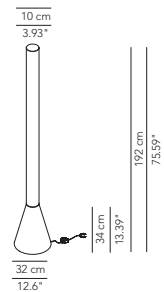

Lamp	Dimensions	Light source	Codes
Floor lamp	Ø 32 x 192 cm	lamp type 1 strip led 72W luminous efficacy 5780 Lm light colour 3000K CRI > 80	MYOEPT190M01

Finishes

Body colours

White

Caramel

Anthracite

Diffuser colour

White

Lampada in metallo,
diffusore in PMMA/
Metal structure and
PMMA diffuser

Metalli protetti
con trattamento
elettrolitico e vernici
a base poliestere
a grande resistenza/
Metal parts
protected with
resistant polyester
coating

IP44/65

* on demand

Floor lamp