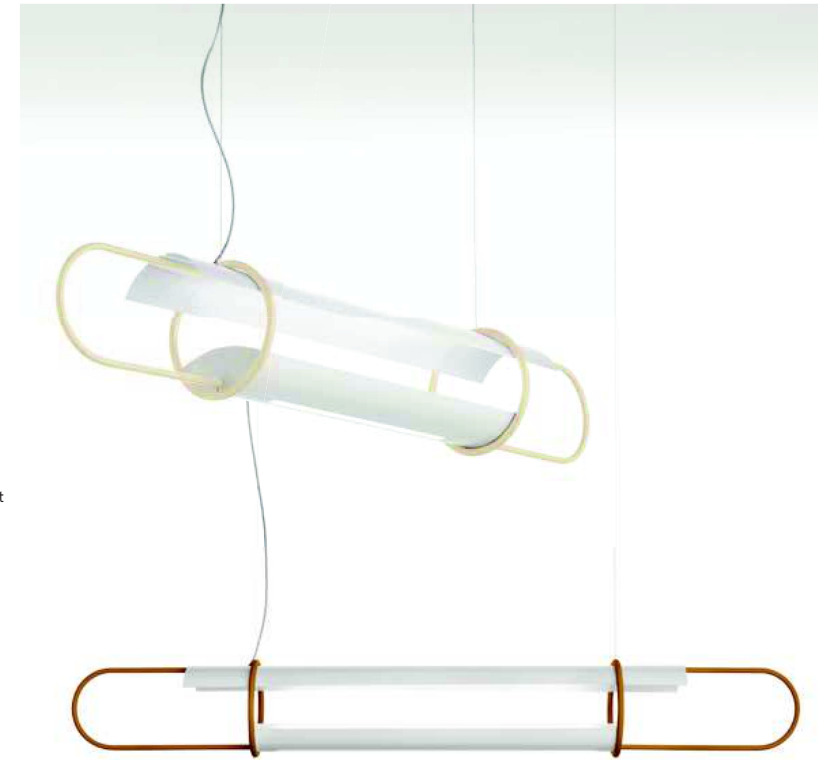

Finishes

Body colours

- Sand
- Caramel
- Lead grey
- Matt gold

Lampada in metallo,
diffusore superiore
in PC/
Metal structure,
upper diffuser in PC

Biemissione/
Uplight and downlight