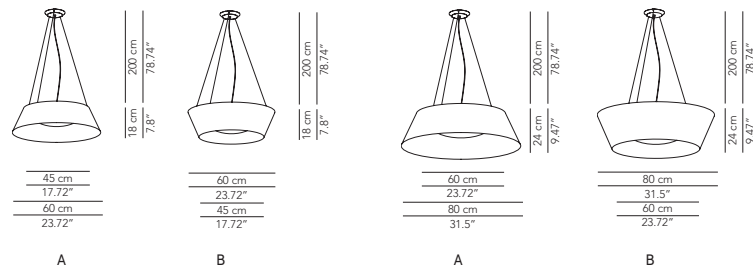

Pendant lamp

IP20

* on demand

** cable on measure