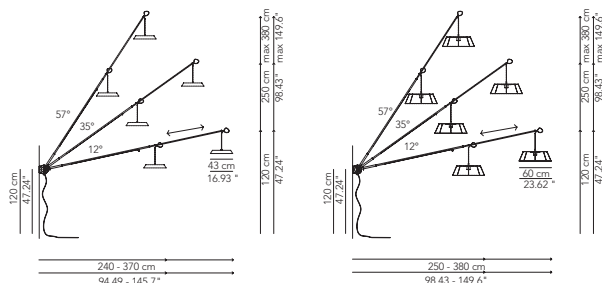

Lamp	Dimensions	Light source	Codes
Wall lamp Sestante	Ø 4 x 240>370 cm weight 20 Kg	lamp type 1 led module 18W luminous efficacy 23300 Lm light colour 3000K DIM DALI - push DIM CRI > 80	SEOEAP220G01

Wall lamp