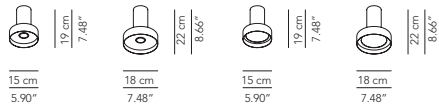

Lamp		Dimensions	Light source	Codes
Spotlight	Hammer 15	Ø 15 x 19 cm weight 1 Kg	lamp type 1xGU10 max watt 20W HES DIM	HAMEFA015G11
	Hammer 15	Ø 15 x 19 cm weight 1 Kg	lamp type 1 Panel led 9W luminous efficacy 830 Lm light colour 2800K DIM DALI - push DIM CRI > 85	HAMEFA015G01
	Hammer 18	Ø 18 x 22 cm weight 1,5 Kg	lamp type 1xGU10 max watt 20W HES DIM	HAMEFA018G11
	Hammer 18	Ø 18 x 22 cm weight 1,5 Kg	lamp type 1 Panel led 12W luminous efficacy 1110 Lm light colour 2800K DIM DALI - push DIM CRI > 85	HAMEFA018G01

Spotlight