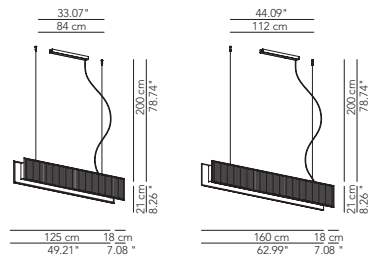

Lamp		Dimensions	Light source	Codes
Pendant lamp	Righello 125	Ø 125 x 18 x 21 cm weight 5 Kg	lamp type linear led modules 48W luminous efficacy 7680 Lm light colour 3000K DIM DALI - push DIM CRI > 80	RIGES0125L01
	Righello 160	Ø 160 x 18 x 21 cm weight 8 Kg	lamp type linear led modules 56W luminous efficacy 8960 Lm light colour 3000K DIM DALI - push DIM CRI > 80	RIGES0160L01
Wall lamp	Righello 125	Ø 125 x 13 x 21 cm weight 4 Kg	lamp type linear led modules 48W luminous efficacy 7680 Lm light colour 3000K DIM DALI - push DIM CRI > 80	RIGEAP125L01
	Righello 160	Ø 160 x 13 x 21 cm weight 7 Kg	lamp type linear led modules 56W luminous efficacy 8960 Lm light colour 3000K DIM DALI - push DIM CRI > 80	RIGEAP160L01

Pendant lamp