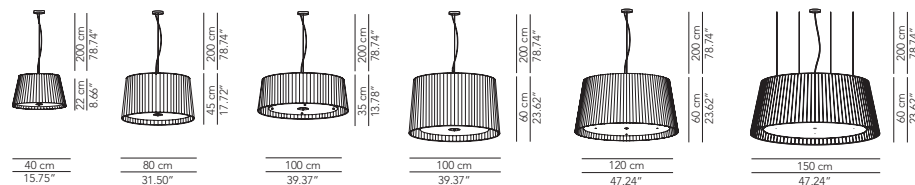

Lamp	Dimensions	Light source	Codes	
Pendant lamp	Milleluci 40	Ø 40 x 22 cm weight 2 Kg	lamp type 1xE27 max watt 42W HES DIM	MILESP040C01
	Milleluci 80	Ø 80 x 45 cm weight 6 Kg	lamp type 4xE27 max watt 4x70W HES DIM	MILESP080C01
	Ø 80 x 45 cm weight 6 Kg	lamp type 1 led module 29,3W luminous efficacy 3900 Lm light colour 2700K DIM DALI - push DIM/TRIAC CRI > 80	MILESP080C05	
Milleluci 100	Ø 100 x 35 cm weight 7 Kg	lamp type 4xE27 max watt 4x70W HES DIM	MILESP035C01	
	Ø 100 x 35 cm weight 7 Kg	lamp type 1 led module 29,3W / 88,2W luminous efficacy 3900 Lm / 11780 Lm light colour 2700K DIM DALI - push DIM/TRIAC/1-10 V CRI > 80	MILESP035C08	
	Ø 100 x 60 cm weight 9 Kg	lamp type 4xE27 max watt 4x70W HES DIM	MILESP060C01	
	Ø 100 x 60 cm weight 9 Kg	lamp type 1 led module 29,3W / 88,2W luminous efficacy 3900 Lm / 11780 Lm light colour 2700K DIM DALI - push DIM/TRIAC/1-10 V CRI > 80	MILESP060C08	
Milleluci 120	Ø 120 x 60 cm weight 14 Kg	lamp type 4xE27 max watt 4x70W HES DIM	MILESP120C01	
	Ø 120 x 60 cm weight 14 Kg	lamp type 1 led module 29,3W / 88,2W luminous efficacy 3900 Lm / 11780 Lm light colour 2700K DIM DALI - push DIM/TRIAC/1-10 V CRI > 80	MILESP120C08	
Milleluci 150 only pleated	Ø 150 x 60 cm weight 18 Kg	lamp type 6xE27 max watt 6x70W HES DIM	MILESP150P01	
	Ø 150 x 60 cm weight 18 Kg	lamp type 1 led module 108W luminous efficacy 14500 Lm light colour 2700K DIM DALI - push DIM/1-10 V CRI > 80	MILESP150P05	

Pendant lamp