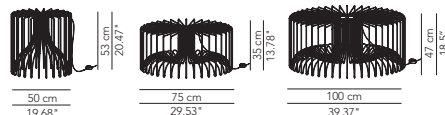

Lamp		Dimensions	Light source	Codes
Pendant lamp	Icaro 50	Ø 50 x 52 cm weight 6 Kg	lamp type 1xE27 max watt 42W HES DIM	ICOES0050G01
	Icaro 75	Ø 75 x 34 cm weight 10 Kg	lamp type 1xE27 max watt 42W HES DIM	ICOES0075G01
	Icaro 100	Ø 100 x 44 cm weight 20 Kg	lamp type 1xE27 max watt 70W HES DIM	ICOES0100G01
Floor lamp	Icaro 50	Ø 50 x 53 cm	lamp type 1xE27 max watt 42W HES DIM	ICOETA050G01
	Icaro 75	Ø 75 x 35 cm	lamp type 1xE27 max watt 42W HES DIM	ICOETA075G01
	Icaro 100	Ø 100 x 47 cm	lamp type 1xE27 max watt 70W HES DIM	ICOETA100G01

Pendant lamp

Floor lamp

Finishes

Body colours

White

Black

Outdoor natural iron

Lampada in metallo/
Metal structure

Metalli protetti
con trattamento
elettrolitico e vernici
a base poliestere
a grande resistenza/
Metal parts
protected with
resistant polyester
coating

IP44/IP65

* on demand

** cable on measure