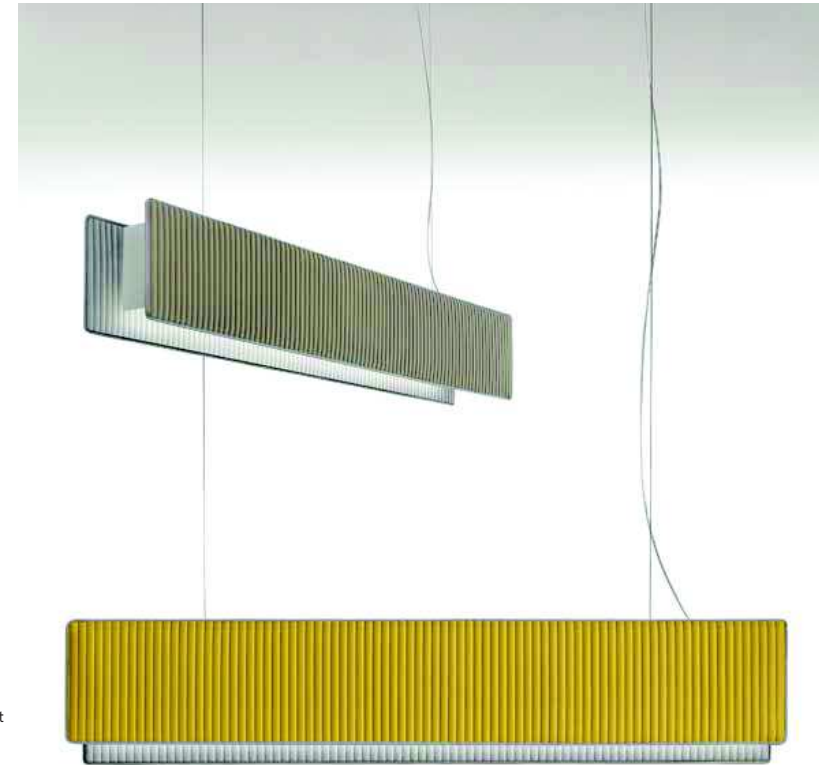

Finishes

Body colours

Diffuser textile

Diffuser colours outside - inside

Diffusore in tessuto,
struttura in metallo/
Fabric lampshade,
metal structure

Biemissione/
Uplight and downlight