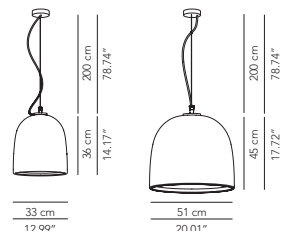

Pendant lamp