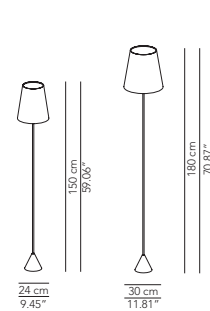

Lamp		Dimensions	Light source	Codes
Small table lamp	Lucilla	Ø 17 x 45 cm	lamp type 1xE14 max watt 42W HES DIM	LUCETP042C01
Console lamp	Lucilla	Ø 17 x 55 cm	lamp type 1xE14 max watt 42W HES DIM	LUCECN056C01
Office lamp	Lucilla	Ø 17 x 50 cm	lamp type 1xE14 max watt 42W HES DIM	LUCEOF052C01
Table lamp	Lucilla	Ø 24 x 68 cm	lamp type 1xE27 max watt 52W HES DIM	LUCETA068C01
Floor lamp	Lucilla 24	Ø 24 x 150 cm	lamp type 1xE27 max watt 52W HES DIM	LUCEPT150C01
	Lucilla 30	Ø 30 x 180 cm	lamp type 1xE27 max watt 70W HES DIM	LUCEPT180C01
Wall lamp	Lucilla	Ø 17 x 24 x 26 cm weight 0,4 kg	lamp type 1xE14 max watt 42W HES DIM	LUCEAP017C01

Floor lamp

Finishes

Body colours

White

Black

Nickel

Diffuser textiles

Cotton

Plissé

Plissé ribbon

Diffusore in tessuto,
struttura in metallo/
Fabric lampshade,
metal structure

IP20

* on demand