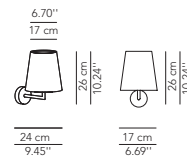

Wall lamp

Finishes

Body colours

White

Black

Nickel

Diffuser textiles

Cotton

Plissé

Plissé ribbon

Diffusore in tessuto,
struttura in metallo/
Fabric lampshade,
metal structure