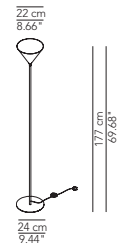

Lamp	Dimensions	Light source	Codes
Floor lamp	ABC led	Ø 24 x 177 cm	CCCEPT022G01
		lamp type 1xE27 max watt 105W HES DIM	
		Ø 24 x 177 cm	CCCEPT022G11
		lamp type 1 led module 19,3W luminous efficacy 2900 Lm light colour 2700K DIM DALI - push DIM/TRIAC CRI > 80	

Finishes

Colours

White

Lead grey

Swamp green

Caramel

Matt gold

Lampada in metallo/
Metal diffuser

Floor lamp