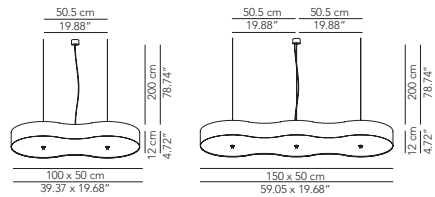

Lamp		Dimensions	Light source	Codes
Pendant lamp	Ottovolante 100	Ø 100 x 50 x 12 cm weight 8 Kg	lamp type 6xE27 max watt 6x42W HES DIM	OTTESP100C05
		Ø 100 x 50 x 12 cm weight 8 Kg	lamp type 2 led modules 19,3W luminous efficacy 5800 Lm light colour 2700K DIM DALI - push DIM/TRIAC CRI > 80	OTTESP100C06
	Ottovolante 150	Ø 150 x 50 x 12 cm weight 11 Kg	lamp type 8xE27 max watt 8x42W HES DIM	OTPEP150C05
		Ø 150 x 50 x 12 cm weight 11 Kg	lamp type 3 led modules 19,3W luminous efficacy 8700 Lm light colour 2700K DIM DALI - push DIM/TRIAC CRI > 80	OTPEP150C06
Ceiling lamp	Ottovolante 100	Ø 100 x 50 x 13 cm weight 8 Kg	lamp type 6xE27 max watt 6x42W HES DIM	OTTEAP100C05
		Ø 100 x 50 x 13 cm weight 8 Kg	lamp type 2 led modules 19,3W luminous efficacy 5900 Lm light colour 2700K DIM DALI - push DIM/TRIAC CRI > 80	OTTEAP100C06
	Ottovolante 150	Ø 150 x 50 x 13 cm weight 11 Kg	lamp type 8xE27 max watt 8x42W HES DIM	OTPEAP150C05
		Ø 150 x 50 x 13 cm weight 11 Kg	lamp type 3 led modules 19,3W luminous efficacy 8700 Lm light colour 2700K DIM DALI - push DIM/TRIAC CRI > 80	OTPEAP150C06

Pendant lamp