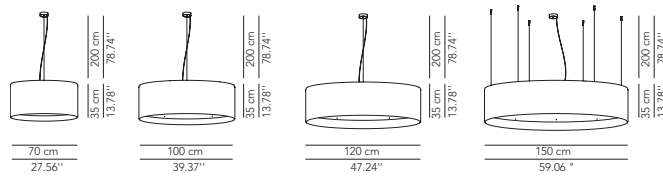

Lamp	Dimensions	Light source	Codes
Pendant lamp Cilindro 70 Soft velvet	Ø 70 x 35 cm weight 4 Kg	lamp type 1xE27 / 3xE27 max watt 70W / 3x70W HES DIM	CILESP070031
Cilindro 70 led Soft velvet	Ø 70 x 35 cm weight 4 Kg	lamp type 1 led module 29,3W luminous efficacy 3900 Lm light colour 2700K DIM DALI - push DIM/TRIAC CRI > 80	CILESP070036
Cilindro 100 Soft velvet	Ø 100 x 35 cm weight 9 Kg	lamp type 4xE27 max watt 4x105W HES DIM	CILESP100031
Cilindro 100 led Soft velvet	Ø 100 x 35 cm weight 9 Kg	lamp type 1 led module 29,3W / 88,2W luminous efficacy 3900 Lm / 11780 Lm light colour 2700K DIM DALI - push DIM/TRIAC/1-10 V CRI > 80	CILESP100038
Cilindro 120 Soft velvet	Ø 120 x 35 cm weight 17 Kg	lamp type 4xE27 max watt 4x105W HES DIM	CILESP120031
Cilindro 120 led Soft velvet	Ø 120 x 35 cm weight 17 Kg	lamp type 1 led module 29,3W / 88,2W luminous efficacy 3900 Lm / 11780 Lm light colour 2700K DIM DALI - push DIM/TRIAC/1-10 V CRI > 80	CILESP120038
Cilindro 150 Soft velvet	Ø 150 x 35 cm weight 30 Kg	lamp type 6xE27 max watt 6x105W HES DIM	CILESP150031
Cilindro 150 led Soft velvet	Ø 150 x 35 cm weight 30 Kg	lamp type 1 led module 108W luminous efficacy 14500 Lm light colour 2700K DIM DALI - push DIM/1-10 V CRI > 80	CILESP120035

Pendant lamp