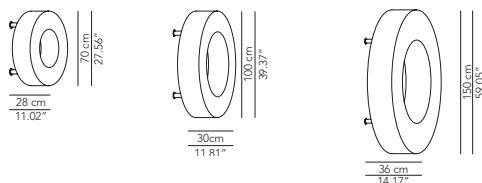

Lamp		Dimensions	Light source	Codes
Ceiling lamp Wall lamp	Atollo 70	Ø 70 x 28 cm weight 15 Kg	lamp type 6xE27 max watt 28W HES DIM	ATIEAP070D01
	Atollo 70 led	Ø 70 x 28 cm weight 15 Kg	lamp type strip led 49,2W luminous efficacy 7320 Lm light colour 3000K DIM DALI - push DIM CRI > 80	ATIEAP070D41
	Atollo 100	Ø 100 x 30 cm weight 33 Kg	lamp type 8xE27 max watt 28W HES DIM	ATIEAP100D01
	Atollo 100 led	Ø 100 x 30 cm weight 33 Kg	lamp type strip led 65,6W luminous efficacy 9760 Lm light colour 3000K DIM DALI - push DIM CRI > 80	ATIEAP100D41
	Atollo 150	Ø 150 x 36 cm weight 53 Kg	lamp type 12xE27 max watt 28W HES DIM	ATIEAP150D01
	Atollo 150 led	Ø 150 x 36 cm weight 53 Kg	lamp type strip led 98,4W luminous efficacy 14640 Lm light colour 3000K DIM DALI - push DIM CRI > 80	ATIEAP150D41

Ceiling lamp

Wall lamp

Finishes

Colours

White

Diffusore
in polietilene,
struttura in metallo/
Diffuser in
polyethylene,
metal structure

Altri colori
a richiesta
per quantitativi
minimi di fornitura/
Different colours
on demand for
minimum purchasing
quantity

IP31

* on demand