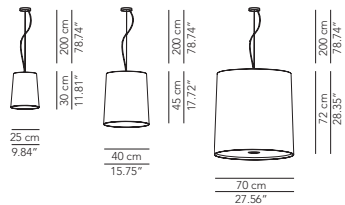

Pendant lamp