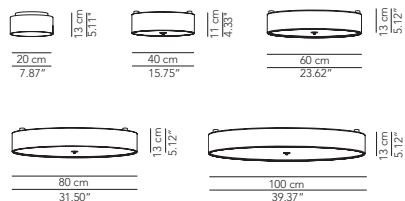

Lamp		Dimensions	Light source	Codes
Ceiling lamp Wall lamp	Discovolante 20 led	Ø 20 x 13 cm weight 2 Kg	lamp type 1 led module 19,3W luminous efficacy 2900 Lm light colour 2700K DIM DALI - push DIM/TRIAC CRI > 80	DISEAP020C06
	Discovolante 40	Ø 40 x 11 cm weight 2 Kg	lamp type 2xE27 max watt 28W HES DIM	DISEAP040C02
	Discovolante 40 led	Ø 40 x 11 cm weight 2 Kg	lamp type 1 led module 19,3 W luminous efficacy 2900 Lm light colour 2700K DIM DALI - push DIM/TRIAC CRI > 80	DISEAP040C06
	Discovolante 60	Ø 60 x 13 cm weight 4 Kg	lamp type 3xE27 max watt 3x42W HES DIM	DISEAP060C02
	Discovolante 60 led	Ø 60 x 13 cm weight 4 Kg	lamp type 1 led module 29,3W / 88,2W luminous efficacy 3900 Lm / 11780 Lm light colour 2700K DIM DALI - push DIM/TRIAC/1-10 V CRI > 80	DISEAP060C06
Ceiling lamp	Discovolante 80	Ø 80 x 12 cm weight 4,5 Kg	lamp type 4xE27 max watt 4x42W HES DIM	DISEPL080C02
	Discovolante 80 led	Ø 80 x 12 cm weight 4,5 Kg	lamp type 1 led module 88,2W luminous efficacy 11780 Lm light colour 3900K DIM DALI - push DIM/1-10 V CRI > 80	DISEPL080C15
	Discovolante 100	Ø 100 x 12 cm weight 7 Kg	lamp type 4xE27 max watt 4x42W HES DIM	DISEPL100C02
	Discovolante 100 led	Ø 100 x 12 cm weight 7 Kg	lamp type 1 led module 88,2W / 108W luminous efficacy 11780 Lm / 14580 Lm light colour 2700K DIM DALI - push DIM/1-10 V CRI > 80	DISEPL100C15

Ceiling lamp