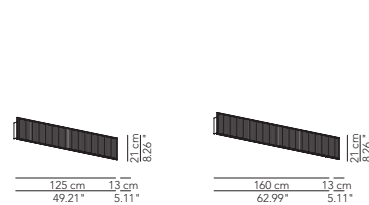

Lamp		Dimensions	Light source	Codes
Pendant lamp	Righello 125	Ø 125 x 18 x 21 cm weight 5 Kg	lamp type linear led modules 48W luminous efficacy 7680 Lm light colour 3000K DIM DALI - push DIM CRI > 80	RIGES0125L01
	Righello 160	Ø 160 x 18 x 21 cm weight 8 Kg	lamp type linear led modules 56W luminous efficacy 8960 Lm light colour 3000K DIM DALI - push DIM CRI > 80	RIGES0160L01
Wall lamp	Righello 125	Ø 125 x 13 x 21 cm weight 4 Kg	lamp type linear led modules 48W luminous efficacy 7680 Lm light colour 3000K DIM DALI - push DIM CRI > 80	RIGEAP125L01
	Righello 160	Ø 160 x 13 x 21 cm weight 7 Kg	lamp type linear led modules 56W luminous efficacy 8960 Lm light colour 3000K DIM DALI - push DIM CRI > 80	RIGEAP160L01

Wall lamp

Finishes

Body colours

Diffuser textile

Diffuser colours outside - inside

Diffusore in tessuto,
struttura in metallo/
Fabric lampshade,
metal structure

Biemissione/
Uplight and downlight

IP20

* on demand
** cable on measure