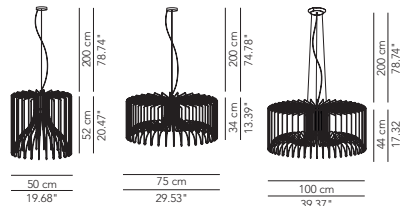

Lamp		Dimensions	Light source	Codes
Pendant lamp	Icaro 50	Ø 50 x 52 cm weight 6 Kg	lamp type 1xE27 max watt 42W HES DIM	ICOES0050G01
	Icaro 75	Ø 75 x 34 cm weight 10 Kg	lamp type 1xE27 max watt 42W HES DIM	ICOES0075G01
	Icaro 100	Ø 100 x 44 cm weight 20 Kg	lamp type 1xE27 max watt 70W HES DIM	ICOES0100G01
Floor lamp	Icaro 50	Ø 50 x 53 cm	lamp type 1xE27 max watt 42W HES DIM	ICOETA050G01
	Icaro 75	Ø 75 x 35 cm	lamp type 1xE27 max watt 42W HES DIM	ICOETA075G01
	Icaro 100	Ø 100 x 47 cm	lamp type 1xE27 max watt 70W HES DIM	ICOETA100G01

Pendant lamp

Floor lamp