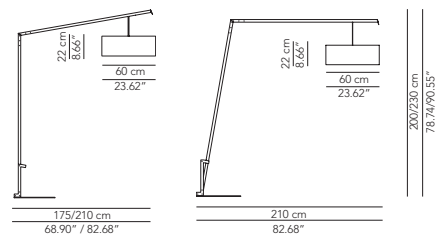

Lamp		Dimensions	Light source	Codes
Wall lamp	Angelica 120	Ø 45 x 120 x 80 cm weight 2,5 Kg	lamp type 1xE27 max watt 70W HES DIM	ANGEAP135C01
	Angelica 170	Ø 45 x 170 x 90 cm weight 3 Kg	lamp type 1xE27 max watt 70W HES DIM	ANGEAP180C01
	Angelica 200	Ø 45 x 200 x 96 cm weight 3,5 Kg	lamp type 1xE27 max watt 70W HES DIM	ANGEAP200C01

Lamp		Dimensions	Light source	Codes
Floor lamp	Angelica	Ø 60 x 175/210 x 200/230 cm	lamp type 1xE27 max watt 70W HES DIM	ANGEPT230C01

Floor lamp

Finishes

Body colours

White

Black

Diffuser textiles

Cotton