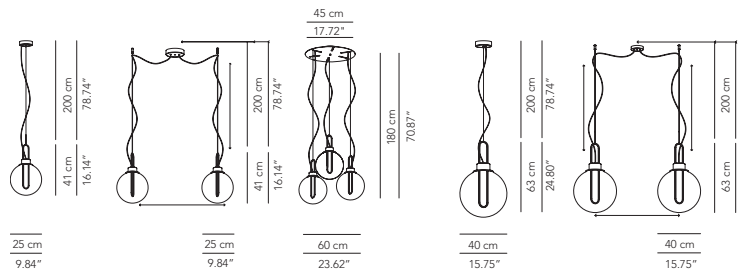

Lamp	Dimensions	Light source	Codes
Pendant lamp 25 PMMA	1 Globe	Ø 25 x 41 cm weight 2 Kg	lamp type 1 led module 8,5W luminous efficacy 1335 Lm light colour 3000K
	2 Globes	Ø 25 x 241 cm weight 2,5 Kg	lamp type 2 led modules 8,5W luminous efficacy 2x1335 Lm light colour 3000K
	3 Globes	Ø 60 x 180 cm weight 10 Kg	lamp type 3 led modules 8,5W luminous efficacy 3x1335 Lm light colour 3000K
	6 Globes	Ø 65 x 180 cm weight 16 Kg	lamp type 6 led modules 8,5W luminous efficacy 6x1335 Lm light colour 3000K
Pendant lamp 40 PMMA	1 Globe	Ø 40 x 63 cm weight 3,5 Kg	lamp type 1 led module 18W luminous efficacy 2330 Lm light colour 3000K
	2 Globes	Ø 40 x 263 cm weight 7 Kg	lamp type 2 led modules 18W luminous efficacy 2x2330 Lm light colour 3000K
Pendant lamp 25 Glass	1 Globe	Ø 25 x 41 cm weight 2 Kg	lamp type 1 led module 8,5W luminous efficacy 1335 Lm light colour 3000K
	2 Globes	Ø 25 x 241 cm weight 2,5 Kg	lamp type 2 led modules 8,5W luminous efficacy 2x1335 Lm light colour 3000K
	3 Globes	Ø 60 x 180 cm weight 10 Kg	lamp type 3 led modules 8,5W luminous efficacy 3x1335 Lm light colour 3000K
	6 Globes	Ø 65 x 180 cm weight 16 Kg	lamp type 6 led modules 8,5W luminous efficacy 6x1335 Lm light colour 3000K
Pendant lamp 40 Glass	1 Globe	Ø 40 x 63 cm weight 3,5 Kg	lamp type 1 led module 18W luminous efficacy 2330 Lm light colour 3000K
	2 Globes	Ø 40 x 263 cm weight 7 Kg	lamp type 2 led modules 18W luminous efficacy 2x2330 Lm light colour 3000K

Pendant lamp