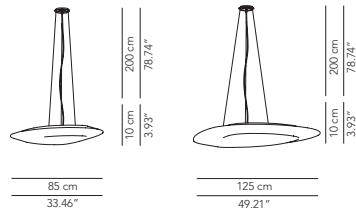

Lamp		Dimensions	Light source	Codes
Pendant lamp	Ring 85	Ø 85 x 10 cm weight 7 Kg	lamp type 1 led module 29,3W luminous efficacy 3900 Lm light colour 2700K DIM DALI - push DIM/TRIAC CRI > 80	RINESO085L04
	Ring 125	Ø 125 x 10 cm weight 9 Kg	lamp type 1 led module 88,2W luminous efficacy 11780 Lm light colour 2700K DIM DALI - push DIM/1-10 V CRI > 80	RINESO125L04
Ceiling lamp Wall lamp	Ring 85	Ø 85 x 12 cm weight 7 Kg	lamp type 1 led module 29,3W luminous efficacy 3900 Lm light colour 2700K DIM DALI - push DIM/TRIAC CRI > 80	RINEAP085L04
	Ring 125	Ø 125 x 12 cm weight 9 Kg	lamp type 1 led module 88,2W luminous efficacy 11780 Lm light colour 2700K DIM DALI - push DIM/1-10 V CRI > 80	RINEAP125L04

Pendant lamp