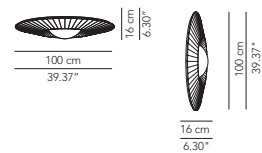

Ceiling-wall lamp