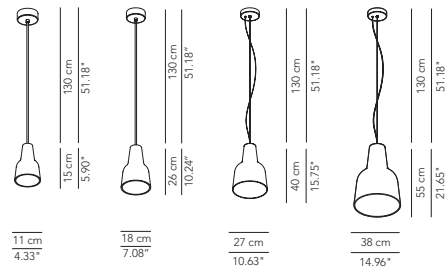

Lamp		Dimensions	Light source	Codes
Pendant lamp	Eva 11	Ø 11 x 15 cm weight 0,3 Kg	lamp type 1xGU10 max watt 20W DIM	EVAESO011H41
	Eva 18	Ø 18x 26 cm weight 1,1 Kg	lamp type 1xE27 max watt 52W HES DIM	EVAESO018H01
	Eva 27	Ø 27x 40 cm weight 4 Kg	lamp type 1xE27 max watt 70W HES DIM	EVAESO027H01
	Eva 38	Ø 38x 55 cm weight 8 Kg	lamp type 1xE27 max watt 70W HES DIM	EVAESO037H01

Pendant lamp

Finishes

Diffuser colours

- Matt white
- Dark brown
- Lead grey
- Swamp green
- Caramel
- Matt gold