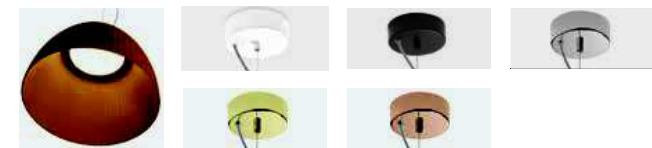

IP20

* on demand
** cable on measure

Particolare interno
versione Panel LED/
Internal detail LED
Panel version

Dettaglio rosone/
Ceiling rose detail