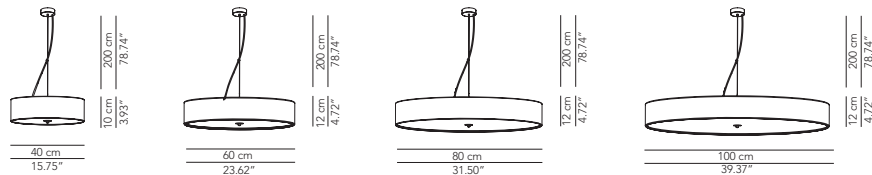

Lamp		Dimensions	Light source	Codes
Pendant lamp	Discovolante 40	Ø 40 x 10 cm weight 2 Kg	lamp type 2xE27 max watt 2x42W HES DIM	DISESP040C02
	Discovolante 40 led	Ø 40 x 10 cm weight 2 Kg	lamp type 1 led module 19,3W luminous efficacy 2900 Lm light colour 2700K DIM DALI - push DIM/TRIAC CRI > 80	DISESP040C06
	Discovolante 60	Ø 60 x 12 cm weight 4 Kg	lamp type 3xE27 max watt 3x42W HES DIM	DISESP060C02
	Discovolante 60 led	Ø 60 x 12 cm weight 4 Kg	lamp type 1 led module 29,3W / 88,2W luminous efficacy 3900 Lm / 11780 Lm light colour 2700K DIM DALI - push DIM/TRIAC/1-10 V CRI > 80	DISESP060C06
	Discovolante 80	Ø 80 x 12 cm weight 4,5 Kg	lamp type 4xE27 max watt 42W HES DIM	DISESP080C02
	Discovolante 80 led	Ø 80 x 12 cm weight 4,5 Kg	lamp type 1 led module 88,2W luminous efficacy 11780 Lm light colour 2700K DIM DALI - push DIM/1-10 V CRI > 80	DISESP080C15
	Discovolante 100	Ø 100 x 12 cm weight 7 Kg	lamp type 4xE27 max watt 4x42W HES DIM	DISESP100C02
	Discovolante 100 led	Ø 100 x 12 cm weight 7 Kg	lamp type 1 led module 88,2W / 108W luminous efficacy 11780 Lm / 14500 Lm light colour 2700K DIM DALI - push DIM/1-10 V CRI > 80	DISESP100C15

Pendant lamp