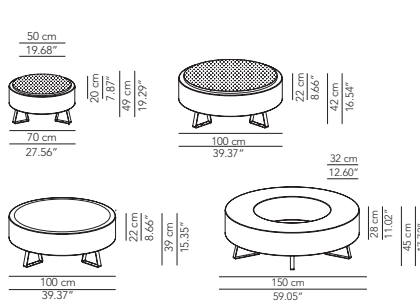

Lamp		Dimensions	Light source	Codes
Ceiling lamp Wall lamp	Atollo 70	Ø 70 x 28 cm weight 15 Kg	lamp type 6xE27 max watt 6x28W HES DIM	ATOEAP070D01
	Atollo 70 led	Ø 70 x 28 cm weight 15 Kg	lamp type strip led 49,2W luminous efficacy 7320 Lm light colour 3000K DIM DALI - push DIM CRI > 80	ATOEAP070D41
	Atollo 100	Ø 100 x 30 cm weight 33 Kg	lamp type 8xE27 max watt 8x28W HES DIM	ATOEAP100D01
	Atollo 100 led	Ø 100 x 30 cm weight 33 Kg	lamp type strip led 65,6W luminous efficacy 9760 Lm light colour 3000K DIM DALI - push DIM CRI > 80	ATOEAP100D41
	Atollo 150	Ø 150 x 36 cm weight 53 Kg	lamp type 12xE27 max watt 12x28W HES DIM	ATOEAP150D01
	Atollo 150 led	Ø 150 x 36 cm weight 53 Kg	lamp type strip led 98,4W luminous efficacy 14640 Lm light colour 3000K DIM DALI - push DIM CRI > 80	ATOEAP150D41
Lighted pouff	Atollo 70	Ø 70 x 49 cm	lamp type 6xE27 max watt 6x28W HES	ATOEPF070D21
Lighted table	Atollo 100	Ø 100 x 39 cm	lamp type 8xE27 max watt 8x28W HES	ATOEPF100D11
Lighted seat	Atollo 150	Ø 150 x 45 cm	lamp type 12xE27 max watt 12x28W HES	ATOEPA150D02

Ceiling lamp

Wall lamp

Floor lamp

Finishes

Colours

White

Diffusore
in polietilene,
struttura in metallo/
Diffuser in
polyethylene,
metal structure

Altri colori
a richiesta
per quantitativi
minimi di fornitura/
Different colours
on demand for
minimum purchasing
quantity

Metalli protetti
con trattamento
elettrolitico e vernici
a base poliestere
a grande resistenza/
Metal parts
protected with
resistant polyester
coating

IP44-65