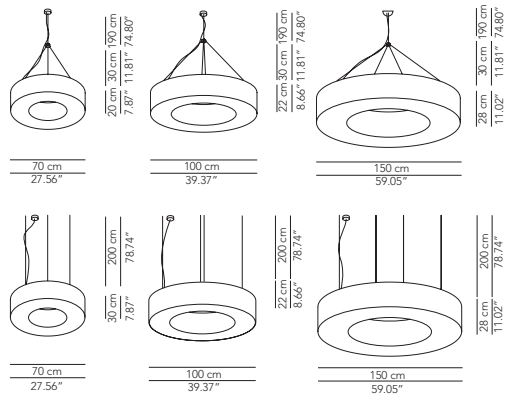

Lamp	Dimensions	Light source	Codes
Pendant lamp			
Atollo 70	Ø 70 x 20 cm weight 13 Kg	lamp type 6xE27 max watt 6x42W HES DIM	ATOESO070D01
Atollo 70 led	Ø 70 x 20 cm weight 13 Kg	lamp type strip led 49,2W luminous efficacy 7320 Lm light colour 3000K DIM DALI - push DIM CRI > 80	ATOESO070D41
Atollo 100	Ø 100 x 22 cm weight 30 Kg	lamp type 8xE27 max watt 8x42W HES DIM	ATOESO100D01
Atollo 100 led	Ø 100 x 22 cm weight 30 Kg	lamp type strip led 65,6W luminous efficacy 9760 Lm light colour 3000K DIM DALI - push DIM CRI > 80	ATOESO100D41
Atollo 150	Ø 150 x 28 cm weight 50 Kg	lamp type 12xE27 HES max watt 12x42W HES DIM	ATOESO150D01
Atollo 150 led	Ø 150 x 28 cm weight 50 Kg	lamp type strip led 98,4W luminous efficacy 14640 Lm light colour 3000K DIM DALI - push DIM CRI > 80	ATOESO150D41

Pendant lamp