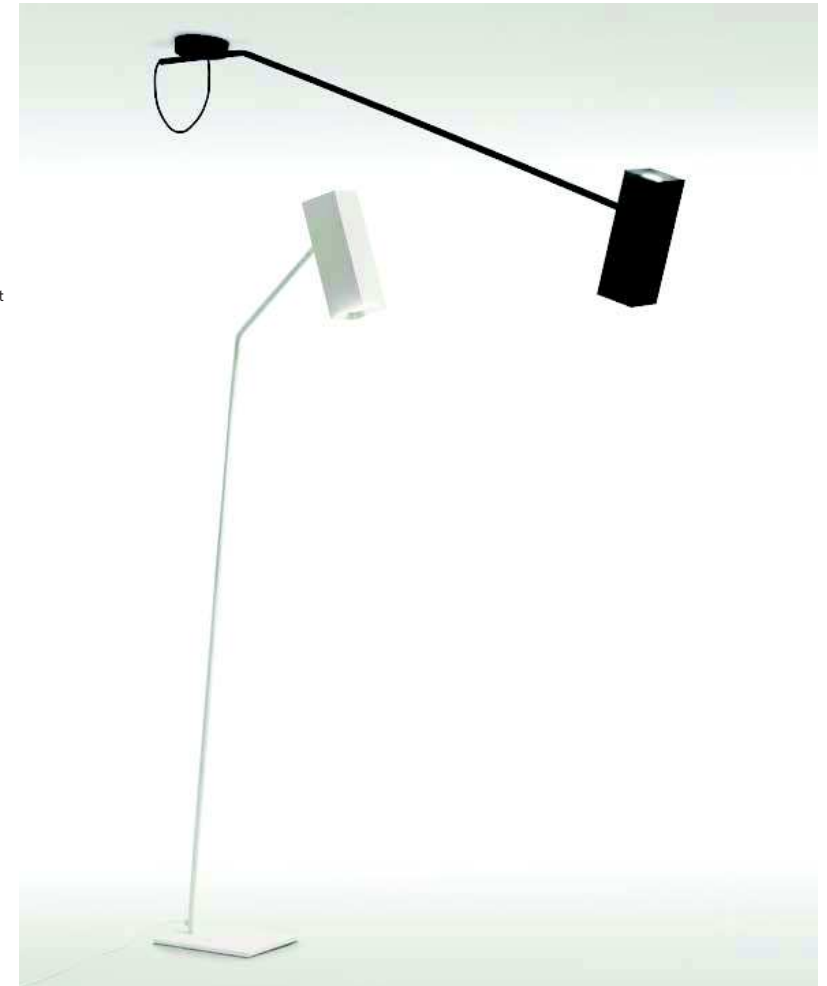

Finishes

Colours

White

Black

Lampada in metallo/
Metal structure

Biemissione/
Uplight and downlight