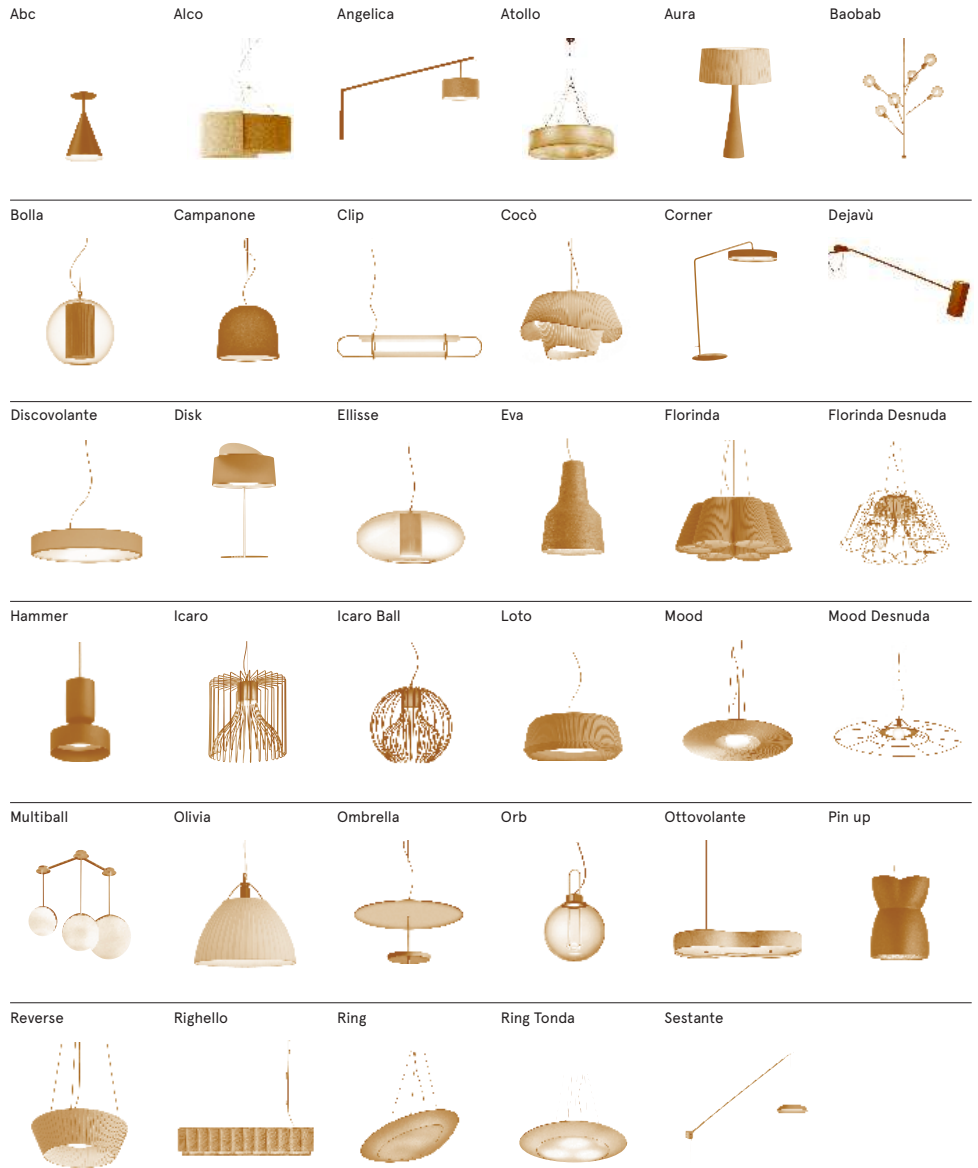

DESIGN

CLASSIC SHAPES

OUTDOOR