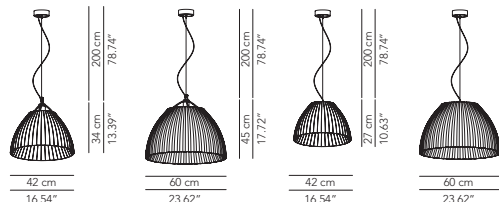

Lamp		Dimensions	Light source	Codes
Pendant lamp	Olivia 42	Ø 42 x 34 cm weight 3 Kg	lamp type 1xE27 max watt 70W HES DIM	OLIESO042P42
		Ø 42 x 34 cm weight 3 Kg	lamp type 1 Panel led 12W luminous efficacy 1110 Lm light colour 2800K DIM DALI - push DIM CRI > 85	OLIESO042P01
	Olivia 60	Ø 60 x 45 cm weight 6 Kg	lamp type 1xE27 max watt 70W HES DIM	OLIESO060P42
		Ø 60 x 45 cm weight 6 Kg	lamp type 1 Panel led 24W luminous efficacy 2150 Lm light colour 2800K DIM DALI - push DIM CRI > 85	OLIESO060P01
Ceiling lamp	Olivia 42	Ø 42 x 31 cm weight 3 Kg	lamp type 1xE27 max watt 42W HES DIM	OLIEPLO42P41
		Ø 42 x 31 cm weight 3 Kg	lamp type 1 Panel led 12W luminous efficacy 1110 Lm light colour 2800K DIM DALI - push DIM CRI > 85	OLIEPLO42P01
	Olivia 60	Ø 60 x 40 cm weight 6 Kg	lamp type 1xE27 max watt 70W HES DIM	OLIEPLO60P41
		Ø 60 x 40 cm weight 6 Kg	lamp type 1 Panel led 24W luminous efficacy 2150 Lm light colour 2800K DIM DALI - push DIM CRI > 85	OLIEPLO60P01

Pendant lamp