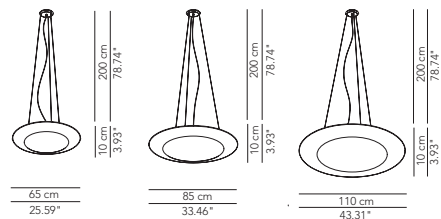

Lamp		Dimensions	Light source	Codes
Pendant lamp	Ring Tonda 65	Ø 65 x 10 cm weight 5 Kg	lamp type 1 led module 29,3W luminous efficacy 3900 Lm light colour 2700K DIM DALI - push DIM/TRIAC CRI > 80	RITESO065L04
	Ring Tonda 85	Ø 85 x 10 cm weight 7 Kg	lamp type 1 led module 88,2W luminous efficacy 11780 Lm light colour 2700K DIM DALI - push DIM/1-10 V CRI > 80	RITESO085L04
	Ring Tonda 110	Ø 110 x 10 cm weight 10 Kg	lamp type 1 led module 88,2W luminous efficacy 11780 Lm light colour 2700K DIM DALI - push DIM/1-10 V CRI > 80	RITESO110L04
Ceiling lamp Wall lamp	Ring Tonda 65	Ø 65 x 12 cm weight 5 Kg	lamp type 1 led module 29,3W luminous efficacy 3900 Lm light colour 2700K DIM DALI - push DIM/TRIAC CRI > 80	RITEAP065L04
	Ring Tonda 85	Ø 85 x 12 cm weight 7 Kg	lamp type 1 led module 88,2W luminous efficacy 11780 Lm light colour 2700K DIM DALI - push DIM/1-10 V CRI > 80	RITEAP085L04
	Ring Tonda 110	Ø 110 x 12 cm weight 10 Kg	lamp type 1 led module 88,2W luminous efficacy 11780 Lm light colour 2700K DIM DALI - push DIM/1-10 V CRI > 80	RITEAP110L04

Pendant lamp