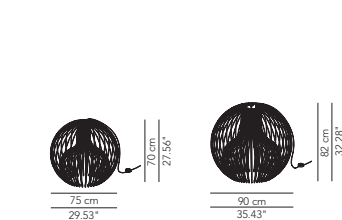

Lamp		Dimensions	Light source	Codes
Pendant lamp	Icaro Ball 50	Ø 50 x 48 cm weight 6 Kg	lamp type 1xE27 max watt 42W HES DIM	IBOESO050G01
	Icaro Ball 60	Ø 60 x 57 cm weight 10 Kg	lamp type 1xE27 max watt 42W HES DIM	IBOESO060G01
	Icaro Ball 75	Ø 75 x 70 cm weight 15 Kg	lamp type 1xE27 max watt 42W HES DIM	IBOESO075G01
	Icaro Ball 90	Ø 90 x 82 cm weight 20 Kg	lamp type 1xE27 max watt 70W HES DIM	IBOESO090G01
Floor lamp	Icaro Ball 75	Ø 75 x 70 cm	lamp type 1xE27 max watt 42W HES DIM	IBOETA075G01
	Icaro Ball 90	Ø 90 x 82 cm	lamp type 1xE27 max watt 70W HES DIM	IBOETA090G01

Pendant lamp

Floor lamp

Finishes

Body colours

White

Black

Outdoor natural iron

Lampada in metallo/
Metal structure

Metalli protetti
con trattamento
elettrolitico e vernici
a base poliestere
a grande resistenza/
Metal parts
protected with
resistant polyester
coating

IP44/IP65

* on demand

** cable on measure