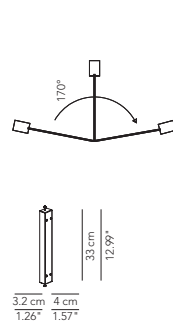

Lamp		Dimensions	Light source	Codes
Wall lamp	Dejavù 28	Ø 28 x 28 x 15 cm weight 3 Kg	lamp type 2xE27 max watt 2x42W HES DIM	DEJEAP028G01
	Dejavù 170	Ø 170 x 10 x 92 cm weight 5 Kg	lamp type 2xE27 max watt 2x42W HES DIM	DEJEAP170G01
	Dejavù 209	Ø 209 x 10 x 100 cm weight 6 Kg	lamp type 2xE27 max watt 2x42W HES DIM	DEJEAP209G01

Wall lamp