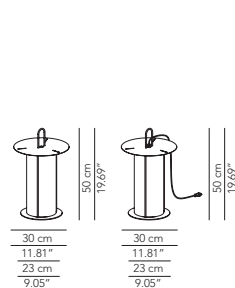

Table lamp

IP44-65

Incluso/
Included

** cable on measure