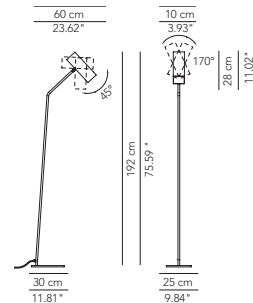

Lamp		Dimensions	Light source	Codes
Ceiling lamp	Dejavù 95	Ø 95 x 10 x 70 cm weight 4 Kg	lamp type 2xE27 max watt 2x42W HES DIM	DEJEPL095G01
	Dejavù 165	Ø 165 x 10 x 70 cm weight 5 Kg	lamp type 2xE27 max watt 2x42W HES DIM	DEJEPL165G01
Floor lamp	Dejavù	Ø 25 x 60 x 192 cm	lamp type 2xE27 max watt 2x42W HES DIM	DEJEPT192G01

Ceiling lamp

Floor lamp

Finishes

Colours

White

Black

Lampada in metallo/
Metal structure

Biemissione/
Uplight and downlight

IP20

* on demand