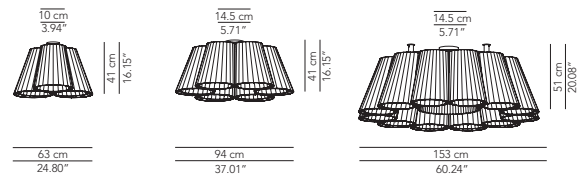

Ceiling lamp

Wall lamp

IP20

Applique / Wall lamp

* on demand