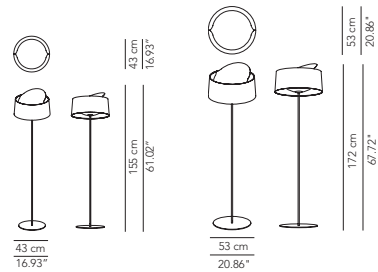

Lamp		Dimensions	Light source	Codes
Ceiling lamp	Disk	Ø 43 x 20 cm weight 3 Kg	lamp type 2xE27 max watt 2x28W HES DIM	DSKEPL043C01
Table lamp	Disk	Ø 43 x 65 cm	lamp type 1xE27 max watt 70W HES DIM	DSKETA065C01
Floor lamp	Disk 43	Ø 43 x 155 cm	lamp type 1xE27 max watt 70W HES DIM	DSKEPT155C01
	Disk 53	Ø 53 x 172 cm	lamp type 2xE27 max watt 2x70W HES DIM	DSKEPT175C01

Floor lamp

Finishes

Body colours

White

Black

Diffuser textiles

Cotton

Washable

Diffusore in tessuto,
struttura in metallo/
Fabric lampshade,
metal structure

IP20

* on demand