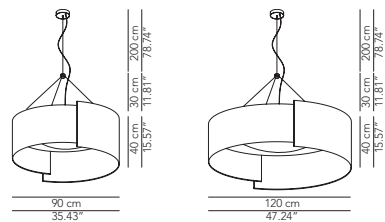

Lamp		Dimensions	Light source	Codes
Pendant lamp	Alco 90 Kvadrat textile	Ø 90 x 40 cm weight 23 Kg	lamp type 1 led module 29,3W luminous efficacy 3900 Lm light colour 2700K DIM DALI - push DIM/TRIAC CRI > 80	ALCESO090I01
	Alco 120 Kvadrat textile	Ø 120 x 40 cm weight 36 Kg	lamp type 1 led module 29,3W / 88,2W luminous efficacy 3900 Lm / 11780 Lm light colour 2700K DIM DALI - push DIM/1-10 V CRI > 80	ALCESO120I01
Pendant lamp	Alco 90 Soft textile	Ø 90 x 40 cm weight 23 Kg	lamp type 1 led module 29,3W luminous efficacy 3900 Lm light colour 2700K DIM DALI - push DIM/TRIAC CRI > 80	ALCESO090L01
	Alco 120 Soft textile	Ø 120 x 40 cm weight 36 Kg	lamp type 1 led module 29,3W / 88,2W luminous efficacy 3900 Lm / 11780 Lm light colour 2700K DIM DALI - push DIM/1-10 V CRI > 80	ALCESO120L01

Pendant lamp