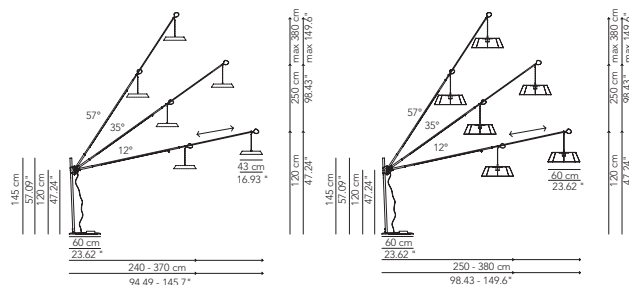

Lamp	Dimensions	Light source	Codes
Floor lamp Sestante	Ø 60x 240>370 cm	lamp type 1 led module 18W luminous efficacy 2330 Lm light colour 3000K DIM DALI - push DIM CRI > 80	SEOEAP220G01 SEOEAT059G01 only white or black

Floor lamp