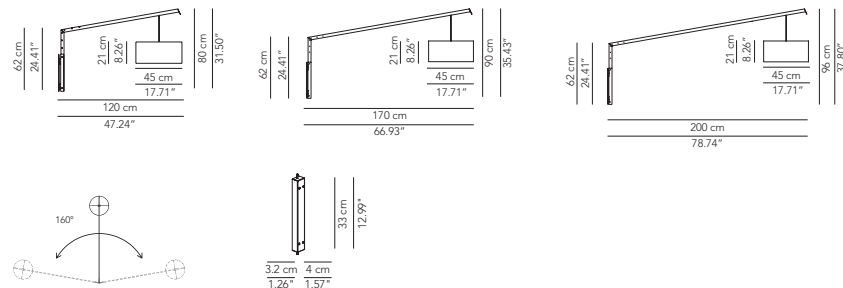

Lamp		Dimensions	Light source	Codes
Wall lamp	Angelica 120	Ø 45 x 120 x 80 cm weight 2,5 Kg	lamp type 1xE27 max watt 70W HES DIM	ANGEAP135C01
	Angelica 170	Ø 45 x 170 x 90 cm weight 3 Kg	lamp type 1xE27 max watt 70W HES DIM	ANGEAP180C01
	Angelica 200	Ø 45 x 200 x 96 cm weight 3,5 Kg	lamp type 1xE27 max watt 70W HES DIM	ANGEAP200C01

Wall lamp

Finishes

Body colours

White

Black

Diffuser textiles

Cotton

Lycra

Washable

Diffusore in tessuto,
struttura in metallo/
Fabric lampshade,
metal structure