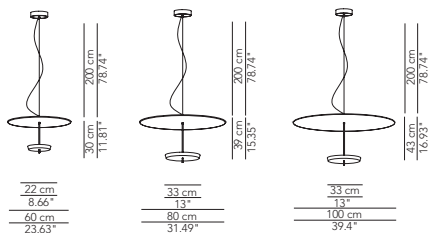

Lamp		Dimensions	Light source	Codes
Pendant lamp	Ombrella 60	Ø 60 x 30 cm weight 3 Kg	lamp type 1 led module 19,6W luminous efficacy 2900 Lm light colour 3000K DIM DALI - push DIM/TRIAC CRI > 80	UMBESO060G01
	Ombrella 80	Ø 80 x 39 cm weight 6 Kg	lamp type 1 led module 26,7W luminous efficacy 3900 Lm light colour 3000K DIM DALI - push DIM/TRIAC CRI > 80	UMBESO080G01
	Ombrella 100	Ø 100 x 43 cm weight 10 Kg	lamp type 1 led module 26,7W luminous efficacy 3900 Lm light colour 3000K DIM DALI - push DIM/TRIAC CRI > 80	UMBESO100G01
Ceiling lamp	Ombrella 60	Ø 60 x 34 cm weight 4 Kg	lamp type 1 led module 19,6W luminous efficacy 2900 Lm light colour 3000K DIM DALI - push DIM/TRIAC CRI > 80	UMBEPL060G01
	Ombrella 80	Ø 80 x 43 cm weight 7 Kg	lamp type 1 led module 26,7W luminous efficacy 3900 Lm light colour 3000K DIM DALI - push DIM/TRIAC CRI > 80	UMBEPL080G01
	Ombrella 100	Ø 100 x 47 cm weight 11 Kg	lamp type 1 led module 26,7W luminous efficacy 3900 Lm light colour 3000K DIM DALI - push DIM/TRIAC CRI > 80	UMBEPL100G01

Pendant lamp