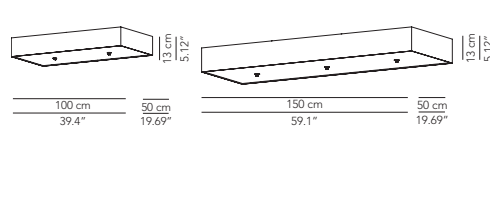

Ceiling lamp