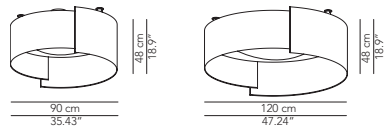

Lamp		Dimensions	Light source	Codes
Ceiling lamp	Alco 90 Kvadrat textile	Ø 90 x 48 cm weight 23 Kg	lamp type 1 led module 29,3W luminous efficacy 3900 Lm light colour 2700K DIM DALI - push DIM/TRIAC CRI > 80	ALCEPLO90I01
	Alco 120 Kvadrat textile	Ø 120 x 48 cm weight 36 Kg	lamp type 1 led module 29,3W / 88,2W luminous efficacy 3900 Lm / 11780 Lm light colour 2700K DIM DALI - push DIM/1-10 V CRI > 80	ALCEPLI20I01
Ceiling lamp	Alco 90 Soft textile	Ø 90 x 48 cm weight 23 Kg	lamp type 1 led module 29,3W luminous efficacy 3900 Lm light colour 2700K DIM DALI - push DIM/TRIAC CRI > 80	ALCEPLO90L01
	Alco 120 Soft textile	Ø 120 x 48 cm weight 36 Kg	lamp type 1 led module 29,3W / 88,2W luminous efficacy 3900 Lm / 11780 Lm light colour 2700K DIM DALI - push DIM/1-10 V CRI > 80	ALCEPLI20L01

Ceiling lamp