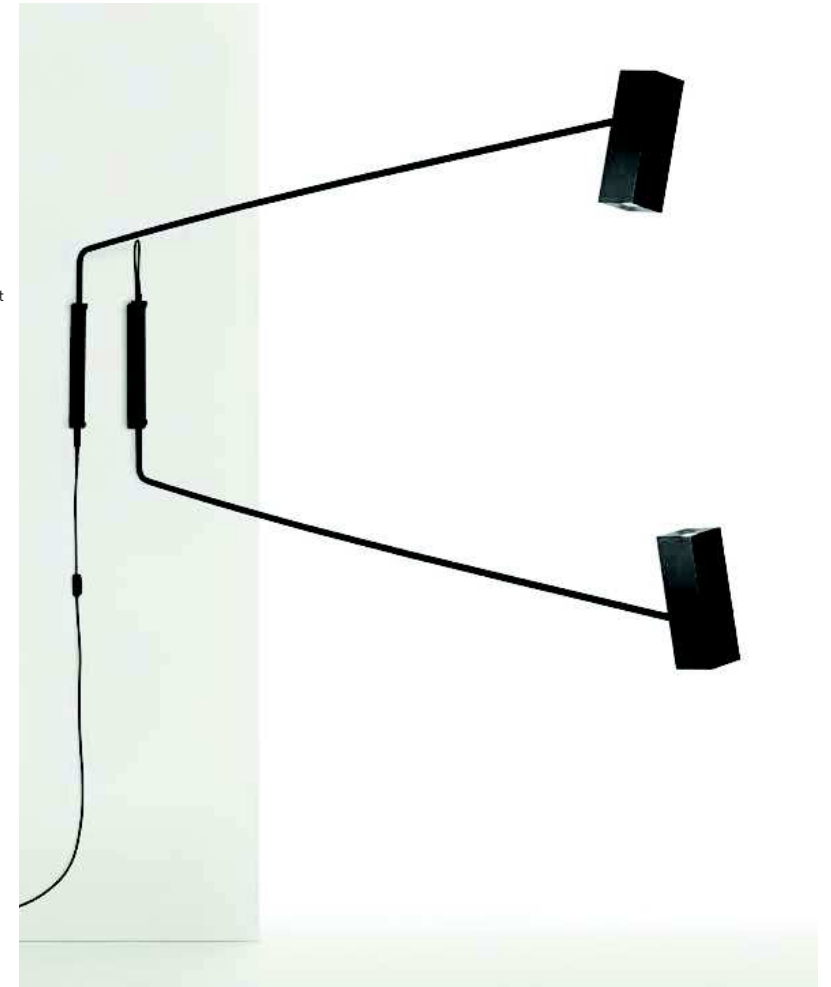

IP20

\* on demand

Dettaglio snodo ruotante/  
Rotating ball joint detail

Staffa sostegno lampada da parete/  
Bracket support for wall lamp

Accessorio aggancio a parete/  
Accessory for wall fixing

Applique orientabile 90°/  
90° adjustable wall lamp