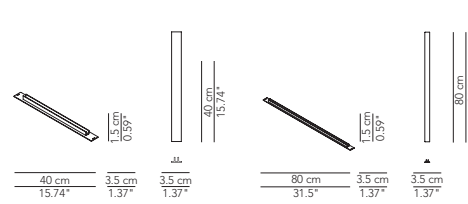

Joint bracket

IP20

* on demand