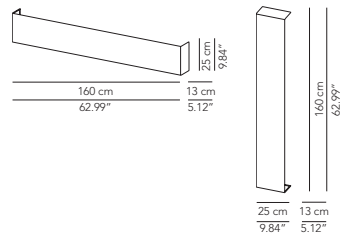

Lamp		Dimensions	Light source	Codes
Wall lamp	Rettangolo 40	Ø 40 x 13 x 25 cm weight 0,5 Kg	lamp type 1xE27 / 2xE27 max watt 42W / 2x42W HES DIM	RETEAP025C01
	Rettangolo 25	Ø 25 x 13 x 40 cm weight 0,5 Kg	lamp type 1xE27 / 2xE27 max watt 42W / 2x42W HES DIM	RETEAP040C01
	Rettangolo 30	Ø 30 x 13 x 60 cm weight 1 Kg	lamp type 2xE27 max watt 2x42W HES DIM	RETEAP060C01
	Rettangolo 160 vertical/horizontal	Ø 160 x 13 x 25 cm weight 5 Kg	lamp type 6xE27 max watt 6x42W HES DIM	RETEAP160C10

Wall lamp