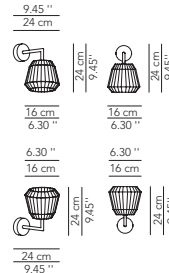

Lamp	Dimensions	Light source	Codes
Pendant lamp	Loto 16	Ø 16 x 14 cm weight 0,7 Kg lamp type 1xE14 max watt 42W HES	DIM LOTESE016P01
	Loto 43	Ø 43 x 29 cm weight 2 Kg lamp type 1xE27 max watt 52W HES	DIM LOTESP043P01
Loto 60	Ø 43 x 29 cm weight 2 Kg	lamp type 1 led module 19,3W luminous efficacy 2900 Lm light colour 2700K	DIM DALI - push DIM/TRIAC LOTESP043P08 CRI > 80
	Ø 60 x 31 cm weight 3 Kg	lamp type 3xE27 max watt 3x70W HES	DIM LOTESP060P01
Loto 80	Ø 60 x 31 cm weight 3 Kg	lamp type 1 led module 19,3W luminous efficacy 2900 Lm light colour 2700K	DIM DALI - push DIM/TRIAC LOTESP060P08 CRI > 80
	Ø 80 x 35 cm weight 5 Kg	lamp type 4xE27 max watt 4x70W HES	DIM LOTESP080P01
Loto 100	Ø 80 x 35 cm weight 5 Kg	lamp type 1 led module 29,3W luminous efficacy 3900 Lm light colour 2700K	DIM DALI - push DIM/TRIAC LOTESP080P08 CRI > 80
	Ø 100 x 35 cm weight 7 Kg	lamp type 4xE27 max watt 4x 70W HES	DIM LOTESP100P01
Loto 140	Ø 100 x 35 cm weight 7 Kg	lamp type 1 led module 29,3W / 88,2W luminous efficacy 3900 Lm / 11780 Lm light colour 2700K	DIM DALI - push DIM/1/10 V LOTESP100P08 CRI > 80
	Ø 140 x 60 cm weight 20 Kg	lamp type 6xE27 max watt 6x105W HES	DIM LOTESP140P01
Loto 140	Ø 140 x 60 cm weight 20 Kg	lamp type 1 led module 88,2W luminous efficacy 11780 Lm light colour 2700K	DIM DALI push DIM/TRIAC/1/10 V LOTESP140P08 CRI > 80
	Ø 16 x 20 x 23 cm weight 0,45 Kg	lamp type 1xE14 max watt 42W HES	DIM LOTEAP016P01

Pendant lamp

Wall lamp

Finishes

Diffuser textiles

Plissé

Plissé ribbon

Lampada in tessuto/
Fabric lampshade

IP20

* on demand

** cable on measure