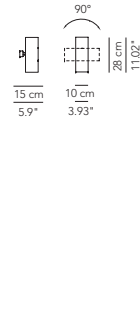

Lamp		Dimensions	Light source	Codes
Wall lamp	Dejavù 28	Ø 28 x 28 x 15 cm weight 3 Kg	lamp type 2xE27 max watt 2x42W HES DIM	DEJEAP028G01
	Dejavù 170	Ø 170 x 10 x 92 cm weight 5 Kg	lamp type 2xE27 max watt 2x42W HES DIM	DEJEAP170G01
	Dejavù 209	Ø 209 x 10 x 100 cm weight 6 Kg	lamp type 2xE27 max watt 2x42W HES DIM	DEJEAP209G01

Wall lamp

Wall lamp

Finishes

Colours

White

Black

Lampada in metallo/
Metal structure

Biemissione/
Uplight and downlight

IP20

* on demand