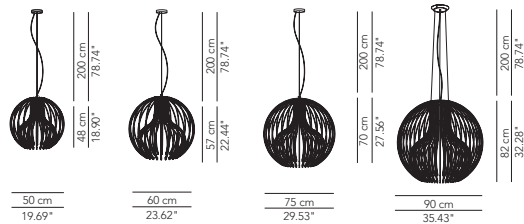

Pendant lamp