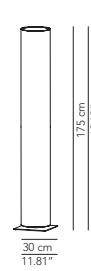

Lamp		Dimensions	Light source	Codes
Pendant lamp	Lost 25	Ø 25 x 130 cm weight 5 Kg	lamp type 1xE27 / 6xE27 max watt 1x105W HES / 6x28W HES DIM	LOSESO130C01
	Lost 40	Ø 40 x 160 cm weight 5,5 Kg	lamp type 7xE27 max watt 7x42W HES DIM	LOSESO160C02
	Lost 40	Ø 40 x 200 cm weight 5,8 Kg	lamp type 7xE27 max watt 7x42W HES DIM	LOSESO190C02
Small table lamp		Ø 15 x 32 cm	lamp type 1xE14 max watt 28W HES DIM	LOSETP032C01
Table lamp		Ø 18 x 46 cm	lamp type 1xE27 max watt 42W HES DIM	LOSETA046C01
Floor lamp		Ø 30 x 175 cm	lamp type 6xE27 max watt 6x28W HES DIM	LOSEPT175C01

Floor lamp

Finishes

Diffuser textiles

Cotton

Lycra

Diffusore in tessuto,
struttura in metallo/
Fabric lampshade,
metallic structure

IP20

* on demand
** cable on measure

Lycra sfoderabile
e lavabile a 30°
classe M1/
Removable and
washable at 30°
lycra, class M1

Dettaglio rosone/
Ceiling rose detail