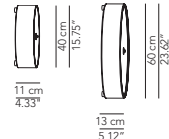

Lamp		Dimensions	Light source	Codes
Ceiling lamp Wall lamp	Discovolante 20 led	Ø 20 x 13 cm weight 2 Kg	lamp type 1 led module 19,3W luminous efficacy 2900 Lm light colour 2700K DIM DALI - push DIM/TRIAC CRI > 80	DISEAP020C06
	Discovolante 40	Ø 40 x 11 cm weight 2 Kg	lamp type 2xE27 max watt 28W HES DIM	DISEAP040C02
	Discovolante 40 led	Ø 40 x 11 cm weight 2 Kg	lamp type 1 led module 19,3 W luminous efficacy 2900 Lm light colour 2700K DIM DALI - push DIM/TRIAC CRI > 80	DISEAP040C06
	Discovolante 60	Ø 60 x 13 cm weight 4 Kg	lamp type 3xE27 max watt 3x42W HES DIM	DISEAP060C02
	Discovolante 60 led	Ø 60 x 13 cm weight 4 Kg	lamp type 1 led module 29,3W / 88,2W luminous efficacy 3900 Lm / 11780 Lm light colour 2700K DIM DALI - push DIM/TRIAC/1-10 V CRI > 80	DISEAP060C06
Ceiling lamp	Discovolante 80	Ø 80 x 12 cm weight 4,5 Kg	lamp type 4xE27 max watt 4x42W HES DIM	DISEPL080C02
	Discovolante 80 led	Ø 80 x 12 cm weight 4,5 Kg	lamp type 1 led module 88,2W luminous efficacy 11780 Lm light colour 3900K DIM DALI - push DIM/1-10 V CRI > 80	DISEPL080C15
	Discovolante 100	Ø 100 x 12 cm weight 7 Kg	lamp type 4xE27 max watt 4x42W HES DIM	DISEPL100C02
	Discovolante 100 led	Ø 100 x 12 cm weight 7 Kg	lamp type 1 led module 88,2W / 108W luminous efficacy 11780 Lm / 14580 Lm light colour 2700K DIM DALI - push DIM/1-10 V CRI > 80	DISEPL100C15

Ceiling lamp

Wall lamp

Finishes

Diffuser textiles

Cotton

Plissé

Plissé ribbon

Velvet

Washable

Lycra

Lampada in tessuto/
Fabric lampshade

IP20

* on demand