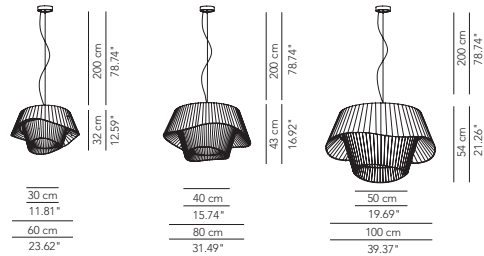

Lamp		Dimensions	Light source	Codes
Pendant lamp	Cocò 60	Ø 60 x 32 cm weight 4 Kg	lamp type 2xE27 max watt 2x42W HES DIM	COCESP060P01
	Cocò 60 led	Ø 60 x 32 cm weight 4 Kg	lamp type 1 led module 19,3W luminous efficacy 2900 Lm light colour 2700K DIM DALI - push DIM/TRIAC CRI > 80	COCESP060P05
	Cocò 80	Ø 80 x 43 cm weight 7 Kg	lamp type 3xE27 max watt 3x70W HES DIM	COCESP080P01
	Cocò 80 led	Ø 80 x 43 cm weight 7 Kg	lamp type 1 led module 29,3W luminous efficacy 3900 Lm light colour 2700K DIM DALI - push DIM/TRIAC CRI > 80	COCESP080P05
	Cocò 100	Ø 100 x 54 cm weight 10 Kg	lamp type 4xE27 max watt 4x70W HES DIM	COCESP100P01
	Cocò 100 led	Ø 100 x 54 cm weight 10 Kg	lamp type 1 led module 29,3W / 88,2W luminous efficacy 3900 Lm / 11780 Lm light colour 2700K DIM DALI - push DIM/TRIAC CRI > 80	COCESP100P05

Pendant lamp