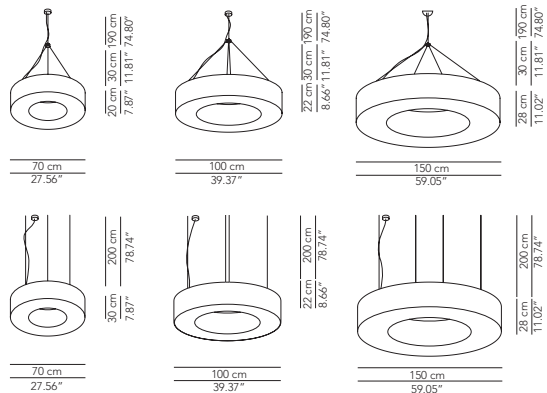

Lamp		Dimensions	Light source	Codes
Pendant lamp	Atollo 70	Ø 70 x 20 cm weight 13 Kg	lamp type 6xE27 max watt 42W HES DIM	ATIESO070D01
	Atollo 70 led	Ø 70 x 20 cm weight 13 Kg	lamp type strip led 49,2W luminous efficacy 7320 Lm light colour 3000K DIM DALI - push DIM CRI > 80	ATIESO070D41
	Atollo 100	Ø 100 x 22 cm weight 30 Kg	lamp type 8xE27 max watt 42W HES DIM	ATIESO100D01
	Atollo 100 led	Ø 100 x 22 cm weight 30 Kg	lamp type strip led 65,6W luminous efficacy 9760 Lm light colour 3000K DIM DALI - push DIM CRI > 80	ATIESO100D41
	Atollo 150	Ø 150 x 28 cm weight 50 Kg	lamp type 12xE27 HES max watt 42W HES DIM	ATIESO150D01
	Atollo 150 led	Ø 150 x 28 cm weight 50 Kg	lamp type strip led 98,4W luminous efficacy 14640 Lm light colour 3000K DIM DALI - push DIM CRI > 80	ATIESO150D41
Inner fitting	Atollo 70	Ø 33 cm weight 3 Kg	lamp type 3xGU10 max watt 3x50W DIM	ATIEAF070G02
	Atollo 100	Ø 58 cm weight 5 Kg	lamp type 3xGU10 max watt 3x50W DIM	ATIEAF100G02
	Atollo 150	Ø 84 cm weight 8 kg	lamp type 6xGU10 max watt 6x50W DIM	ATIEAF150G02

Pendant lamp