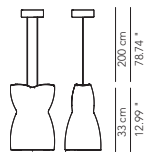

Pendant lamp

22 cm / 8.66"
18 cm / 7.08"

33 cm / 12.99"
200 cm / 78.74"