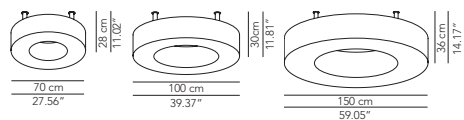

Lamp		Dimensions	Light source	Codes
Ceiling lamp Wall lamp	Atollo 70	Ø 70 x 28 cm weight 15 Kg	lamp type 6xE27 max watt 6x28W HES DIM	ATOEAP070D01
	Atollo 70 led	Ø 70 x 28 cm weight 15 Kg	lamp type strip led 49,2W luminous efficacy 7320 Lm light colour 3000K DIM DALI - push DIM CRI > 80	ATOEAP070D41
	Atollo 100	Ø 100 x 30 cm weight 33 Kg	lamp type 8xE27 max watt 8x28W HES DIM	ATOEAP100D01
	Atollo 100 led	Ø 100 x 30 cm weight 33 Kg	lamp type strip led 65,6W luminous efficacy 9760 Lm light colour 3000K DIM DALI - push DIM CRI > 80	ATOEAP100D41
	Atollo 150	Ø 150 x 36 cm weight 53 Kg	lamp type 12xE27 max watt 12x28W HES DIM	ATOEAP150D01
	Atollo 150 led	Ø 150 x 36 cm weight 53 Kg	lamp type strip led 98,4W luminous efficacy 14640 Lm light colour 3000K DIM DALI - push DIM CRI > 80	ATOEAP150D41
Lighted pouff	Atollo 70	Ø 70 x 49 cm	lamp type 6xE27 max watt 6x28W HES	ATOEPF070D21
Lighted table	Atollo 100	Ø 100 x 39 cm	lamp type 8xE27 max watt 8x28W HES	ATOEPF100D11
Lighted seat	Atollo 150	Ø 150 x 45 cm	lamp type 12xE27 max watt 12x28W HES	ATOEPA150D02

Ceiling lamp