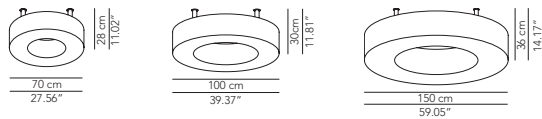

Lamp		Dimensions	Light source	Codes
Ceiling lamp Wall lamp	Atollo 70	Ø 70 x 28 cm weight 15 Kg	lamp type 6xE27 max watt 28W HES DIM	ATIEAP070D01
	Atollo 70 led	Ø 70 x 28 cm weight 15 Kg	lamp type strip led 49,2W luminous efficacy 7320 Lm light colour 3000K DIM DALI - push DIM CRI > 80	ATIEAP070D41
	Atollo 100	Ø 100 x 30 cm weight 33 Kg	lamp type 8xE27 max watt 28W HES DIM	ATIEAP100D01
	Atollo 100 led	Ø 100 x 30 cm weight 33 Kg	lamp type strip led 65,6W luminous efficacy 9760 Lm light colour 3000K DIM DALI - push DIM CRI > 80	ATIEAP100D41
	Atollo 150	Ø 150 x 36 cm weight 53 Kg	lamp type 12xE27 max watt 28W HES DIM	ATIEAP150D01
	Atollo 150 led	Ø 150 x 36 cm weight 53 Kg	lamp type strip led 98,4W luminous efficacy 14640 Lm light colour 3000K DIM DALI - push DIM CRI > 80	ATIEAP150D41

Ceiling lamp