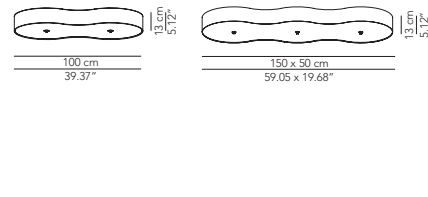

Ceiling lamp