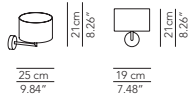

Lamp		Dimensions	Light source	Codes
Floor lamp	Lucilla Tonda 34	Ø 34 x 140 cm	lamp type 1xE27 max watt 70W HES DIM	LUTEPT150C01
	Lucilla Tonda 43	Ø 43 x 173 cm	lamp type 1xE27 max watt 105W HES DIM	LUTEPT180C01
Wall lamp		Ø 19 x 25 x 21 cm weight 0,5 Kg	lamp type 1xE14 max watt 42W HES DIM	LUTEAP017C01

Floor lamp

Wall lamp

Finishes

Body colours

White

Black

Nickel

Diffuser textiles

Cotton

Plissé

Plissé ribbon

Washable

Diffusore in tessuto,
struttura in metallo/
Fabric lampshade,
metal structure

IP20

* on demand