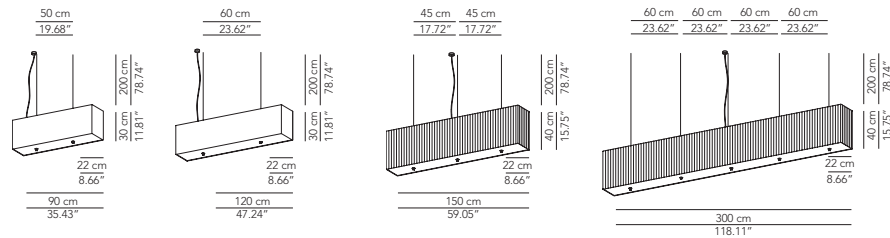

Lamp	Dimensions	Light source	Codes
Pendant lamp Rettangolo 90	Ø 90 x 22 x 30 cm weight 4 Kg	lamp type 3xE27 max watt 3x42W HES DIM	RETESP090C01
Rettangolo 120	Ø 120 x 22 x 30 cm weight 4,5 Kg	lamp type 4xE27 max watt 4x42W HES DIM	RETESP120C01
Rettangolo 150 only pleated	Ø 150 x 22 x 40 cm weight 10 Kg	lamp type 6xE27 max watt 6x52W HES DIM	RETESP150P01
Rettangolo 300 only pleated	Ø 300 x 22 x 40 cm weight 25 Kg	lamp type 12xE27 max watt 12x52W HES DIM	RETESP300P01

Pendant lamp