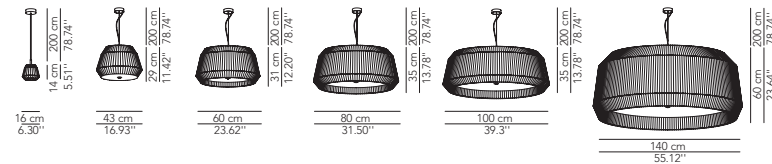

Lamp	Dimensions	Light source	Codes
Pendant lamp	Loto 16	Ø 16 x 14 cm weight 0,7 Kg lamp type 1xE14 max watt 42W HES	DIM LOTESE016P01
	Loto 43	Ø 43 x 29 cm weight 2 Kg lamp type 1xE27 max watt 52W HES	DIM LOTESP043P01
Loto 60	Ø 43 x 29 cm weight 2 Kg	lamp type 1 led module 19,3W luminous efficacy 2900 Lm light colour 2700K	DIM DALI - push DIM/TRIAC LOTESP043P08 CRI > 80
	Ø 60 x 31 cm weight 3 Kg	lamp type 3xE27 max watt 3x70W HES	DIM LOTESP060P01
Loto 80	Ø 60 x 31 cm weight 3 Kg	lamp type 1 led module 19,3W luminous efficacy 2900 Lm light colour 2700K	DIM DALI - push DIM/TRIAC LOTESP060P08 CRI > 80
	Ø 80 x 35 cm weight 5 Kg	lamp type 4xE27 max watt 4x70W HES	DIM LOTESP080P01
Loto 100	Ø 80 x 35 cm weight 5 Kg	lamp type 1 led module 29,3W luminous efficacy 3900 Lm light colour 2700K	DIM DALI - push DIM/TRIAC LOTESP080P08 CRI > 80
	Ø 100 x 35 cm weight 7 Kg	lamp type 4xE27 max watt 4x 70W HES	DIM LOTESP100P01
Loto 140	Ø 100 x 35 cm weight 7 Kg	lamp type 1 led module 29,3W / 88,2W luminous efficacy 3900 Lm / 11780 Lm light colour 2700K	DIM DALI - push DIM/1/10 V LOTESP100P08 CRI > 80
	Ø 140 x 60 cm weight 20 Kg	lamp type 6xE27 max watt 6x105W HES	DIM LOTESP140P01
Loto 140	Ø 140 x 60 cm weight 20 Kg	lamp type 1 led module 88,2W luminous efficacy 11780 Lm light colour 2700K	DIM DALI push DIM/TRIAC/1/10 V LOTESP140P08 CRI > 80
	Ø 16 x 20 x 23 cm weight 0,45 Kg	lamp type 1xE14 max watt 42W HES	DIM LOTEAP016P01

Pendant lamp