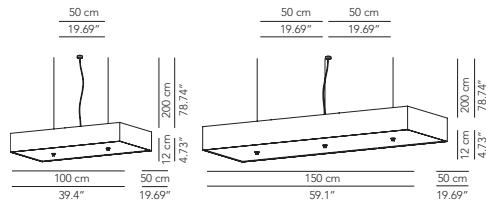

Lamp		Dimensions	Light source	Codes
Pendant lamp	Rettangolo Slim 100	Ø 100 x 50 x 12cm weight 8 Kg	lamp type 6xE27 max watt 6x42W HES DIM	RESESP100C01
		Ø 100 x 50 x 12 cm weight 8 Kg	lamp type 2 led modules 19,3W luminous efficacy 5800 Lm light colour 2700K DIM DALI - push DIM/TRIAC CRI > 80	RESESP100P05
	Rettangolo Slim 150	Ø 150 x 50 x 12 cm weight 11 Kg	lamp type 8xE27 max watt 8x42W HES DIM	RESESP150C01
		Ø 150 x 50 x 12 cm weight 11 Kg	lamp type 3 led modules 19,3W luminous efficacy 8700 Lm light colour 2700K DIM DALI - push DIM/TRIAC CRI > 80	RESESP150C05
Ceiling lamp	Rettangolo Slim 100	Ø 100 x 50 x 13 cm weight 8 Kg	lamp type 6xE27 max watt 6x42W HES DIM	RESEPL100C01
		Ø 100 x 50 x 13 cm weight 8 Kg	lamp type 2 led modules 19,3W luminous efficacy 5800 Lm light colour 2700K DIM DALI - push DIM/TRIAC CRI > 80	RESEPL100C05
	Rettangolo Slim 150	Ø 150 x 50 x 13 cm weight 11 Kg	lamp type 8xE27 max watt 8x42W HES DIM	RESEPL150C01
		Ø 150 x 50 x 13 cm weight 11 Kg	lamp type 3 led modules 19,3W luminous efficacy 8700 Lm light colour 2700K DIM DALI - push DIM/TRIAC CRI > 80	RESEPL150C05

Pendant lamp