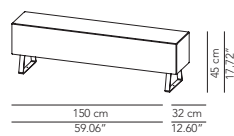

Lamp	Dimensions	Light source	Codes
Pendant lamp	Ø 150 x 32 x 28 cm weight 25 Kg	lamp type 5xE27 max watt 5x42W HES DIM	FIOESO150D01
Lighted seat	Ø 32 x 150 x 45 cm	lamp type 5xE27 max watt 5x28W HES DIM	FIOEPA150D02

Floor lamp

Finishes

Colours

White

Diffusore
in polietilene,
struttura in metallo/
Diffuser in
polyethylene,
metal structure

Metalli protetti
con trattamento
elettrolitico e vernici
a base poliestere
a grande resistenza/
Metal parts
protected with
resistant polyester
coating

IP44-65