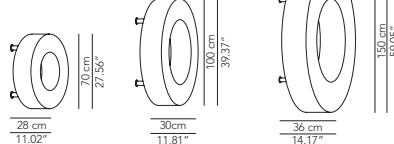

Lamp		Dimensions	Light source	Codes
Ceiling lamp Wall lamp	Atollo 70	Ø 70 x 28 cm weight 15 Kg	lamp type 6xE27 max watt 6x28W HES DIM	ATOEAP070D01
	Atollo 70 led	Ø 70 x 28 cm weight 15 Kg	lamp type strip led 49,2W luminous efficacy 7320 Lm light colour 3000K DIM DALI - push DIM CRI > 80	ATOEAP070D41
	Atollo 100	Ø 100 x 30 cm weight 33 Kg	lamp type 8xE27 max watt 8x28W HES DIM	ATOEAP100D01
	Atollo 100 led	Ø 100 x 30 cm weight 33 Kg	lamp type strip led 65,6W luminous efficacy 9760 Lm light colour 3000K DIM DALI - push DIM CRI > 80	ATOEAP100D41
	Atollo 150	Ø 150 x 36 cm weight 53 Kg	lamp type 12xE27 max watt 12x28W HES DIM	ATOEAP150D01
	Atollo 150 led	Ø 150 x 36 cm weight 53 Kg	lamp type strip led 98,4W luminous efficacy 14640 Lm light colour 3000K DIM DALI - push DIM CRI > 80	ATOEAP150D41
Lighted pouff	Atollo 70	Ø 70 x 49 cm	lamp type 6xE27 max watt 6x28W HES	ATOEPF070D21
Lighted table	Atollo 100	Ø 100 x 39 cm	lamp type 8xE27 max watt 8x28W HES	ATOEPF100D11
Lighted seat	Atollo 150	Ø 150 x 45 cm	lamp type 12xE27 max watt 12x28W HES	ATOEPA150D02

Ceiling lamp

Wall lamp

Floor lamp

Finishes

Colours

White

Diffusore
in polietilene,
struttura in metallo/
Diffuser in
polyethylene,
metal structure

Altri colori
a richiesta
per quantitativi
minimi di fornitura/
Different colours
on demand for
minimum purchasing
quantity

Metalli protetti
con trattamento
elettrolitico e vernici
a base poliestere
a grande resistenza/
Metal parts
protected with
resistant polyester
coating

IP44-65