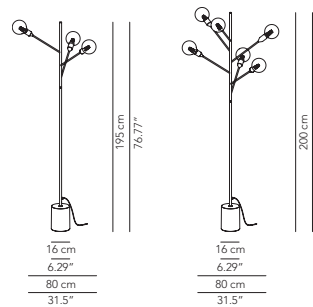

Lamp		Dimensions	Light source	Codes
Floor lamp	Baobab 3	Ø 80 x 195 cm	lamp type 3xE27 max watt 3x42W HES DIM	BAOEPT195G01
	Baobab 6	Ø 80 x 200 cm	lamp type 6xE27 max watt 6x42W HES DIM	BAOEPT200G01

Finishes

Colours

White

Caramel

Swamp green

Lead grey

Matt copper

Matt gold

Lampada in metallo,
base in cemento/
Metal structure,
concrete base

Floor lamp

IP20

* on demand