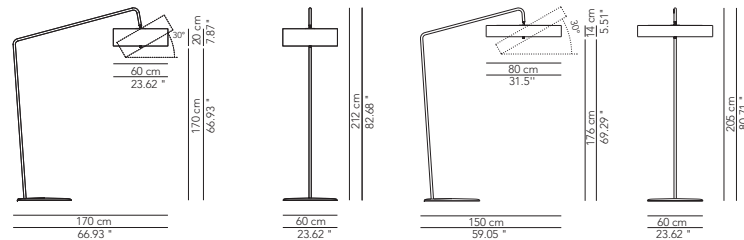

Lamp		Dimensions	Light source	Codes
Floor lamp	Corner 60	Ø 60 x 170 x 212 cm	lamp type 1 led module 26,7W luminous efficacy 3900 Lm light colour 3000K DIM DALI - push DIM/TRIAC CRI > 80	COREPT060C05
	Corner 80	Ø 80 x 150 x 205 cm	lamp type 1 led module 26,7W luminous efficacy 3900 Lm light colour 3000K DIM DALI - push DIM/TRIAC CRI > 80	COREPT080C05

Floor lamp