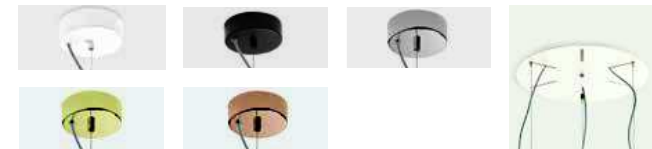

IP20

** cable on measure

Dettaglio rosone /
Ceiling rose detail

Dettaglio rosone
composizione /
Detail cluster
ceiling rose