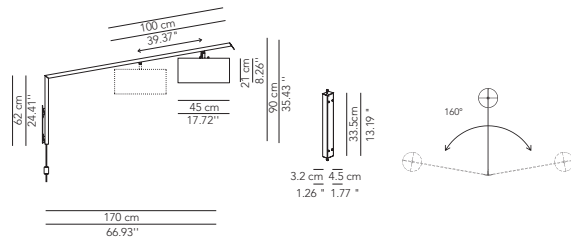

Lamp	Dimensions	Light source	Codes
Wall lamp Angelica	Ø 45 x 170 x 90 cm weight 3 Kg	lamp type 1xE27 max watt 42W HES	AGOEAP170T01

Wall lamp

Finishes

Body colours

White

Black

Lime

Brick