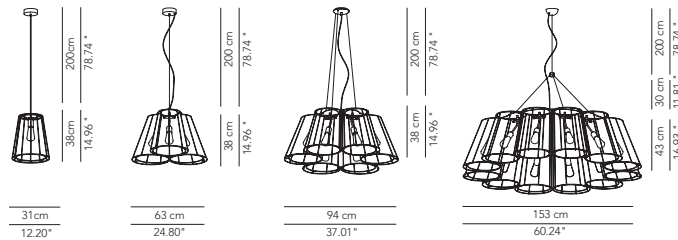

Lamp		Dimensions	Light source	Codes
Pendant lamp	Florinda 1	Ø 31 x 38 cm weight 1,5 Kg	lamp type 1xE27 max watt 70W HES DIM	FLDES0001G01
	Florinda 3	Ø 63 x 38 cm weight 5 Kg	lamp type 3xE27 max watt 3x70W HES DIM	FLDES0003G01
	Florinda 6	Ø 94 x 38 cm weight 8 Kg	lamp type 6xE27 max watt 6x70W HES DIM	FLDES0006G01
	Florinda 12	Ø 153 x 38 cm weight 27 Kg	lamp type 12xE27 max watt 12x70W HES DIM	FLDES0012G01

Pendant lamp