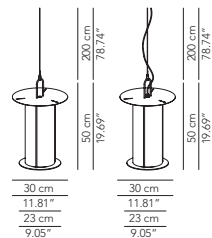

Pendant lamp