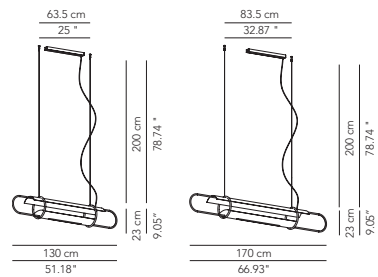

Lamp		Dimensions	Light source	Codes
Pendant lamp	Clip 130	Ø 23 x 130 cm weight 5 Kg	lamp type linear led modules 48W luminous efficacy 7680 Lm light colour 3000K DIM DALI - push DIM CRI > 80	CLIESO130G01
	Clip 170	Ø 23 x 170 cm weight 8 Kg	lamp type linear led modules 60W luminous efficacy 9600 Lm light colour 3000K DIM DALI - push DIM CRI > 80	CLIESO170G01

Pendant lamp